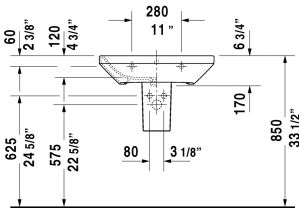

DuraStyle Washbasin # 2319650000 / 2319650030

< 25 5/8" Inch >

Washbasin	Dimension	Weight	Order number
with overflow, with faucet deck, underside fully glazed, hardware included, wall-mounted, cUPC® listed*, 25 5/8" Inch			
Colors			
00 White			
Variant			
●	25 5/8" x 17 3/8" Inch	40.6 lb	2319650000
● ● ●	25 5/8" x 17 3/8" Inch	40.6 lb	2319650030
Infobox			
* Complies with following standards: ASME A112.19.2/CSA B45.1			
Sanitary ceramics with the special WonderGliss surface finish will remain clean and attractive-looking for a long time to come. When ordering WonderGliss please add a "1" as eleventh digit to the model number.			
Suitable products			
Siphon cover for # 231955, 231960, 231965, 232012, 232010, 232080, 232065, 233813, 232460, 232455, 235714,			085830
Pedestal for # 231955, 231960, 231965, 232012, 232010, 232080, 232065, 233813, 232460, 232455, 235714,			085829

All drawings contain the necessary measurements which are subject to standard tolerances. They are stated in inch & mm and are non-binding. Exact measurements, in particular for customized installation scenarios, can only be taken from the finished ceramic piece.