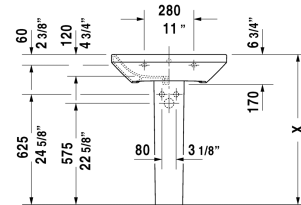

DuraStyle Washbasin # 2319650000 / 2319650030

< 25 5/8" Inch >

Washbasin	Dimension	Weight	Order number
with overflow, with faucet deck, underside fully glazed, hardware included, wall-mounted, cUPC® listed*, 25 5/8" Inch			
Colors			
00 White			
Variant			
●	25 5/8" x 17 3/8" Inch	40.6 lb	2319650000
● ● ●	25 5/8" x 17 3/8" Inch	40.6 lb	2319650030
Infobox			
* Complies with following standards: ASME A112.19.2/CSA B45.1			
Sanitary ceramics with the special WonderGliss surface finish will remain clean and attractive-looking for a long time to come. When ordering WonderGliss please add a "1" as eleventh digit to the model number.			
Suitable products			
Siphon cover for # 231955, 231960, 231965, 232012, 232010, 232080, 232065, 233813, 232460, 232455, 235714,			085830
Pedestal for # 231955, 231960, 231965, 232012, 232010, 232080, 232065, 233813, 232460, 232455, 235714,			085829

All drawings contain the necessary measurements which are subject to standard tolerances. They are stated in inch & mm and are non-binding. Exact measurements, in particular for customized installation scenarios, can only be taken from the finished ceramic piece.