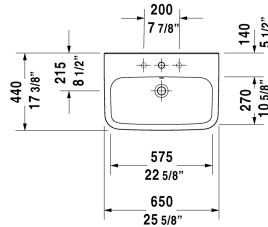

DuraStyle Washbasin # 2319650000 / 2319650030

< 25 5/8" Inch >

Washbasin	Dimension	Weight	Order number
with overflow, with faucet deck, underside fully glazed, hardware included, wall-mounted, cUPC® listed*, 25 5/8" Inch			
Colors			
00 White			
Variant			
●	25 5/8" x 17 3/8" Inch	40.6 lb	2319650000
● ● ●	25 5/8" x 17 3/8" Inch	40.6 lb	2319650030
Infobox			
* Complies with following standards: ASME A112.19.2/CSA B45.1			
Sanitary ceramics with the special WonderGliss surface finish will remain clean and attractive-looking for a long time to come. When ordering WonderGliss please add a "1" as eleventh digit to the model number.			
Suitable products			
Siphon cover for # 231955, 231960, 231965, 232012, 232010, 232080, 232065, 233813, 232460, 232455, 235714,			085830
Pedestal for # 231955, 231960, 231965, 232012, 232010, 232080, 232065, 233813, 232460, 232455, 235714,			085829

All drawings contain the necessary measurements which are subject to standard tolerances. They are stated in inch & mm and are non-binding. Exact measurements, in particular for customized installation scenarios, can only be taken from the finished ceramic piece.