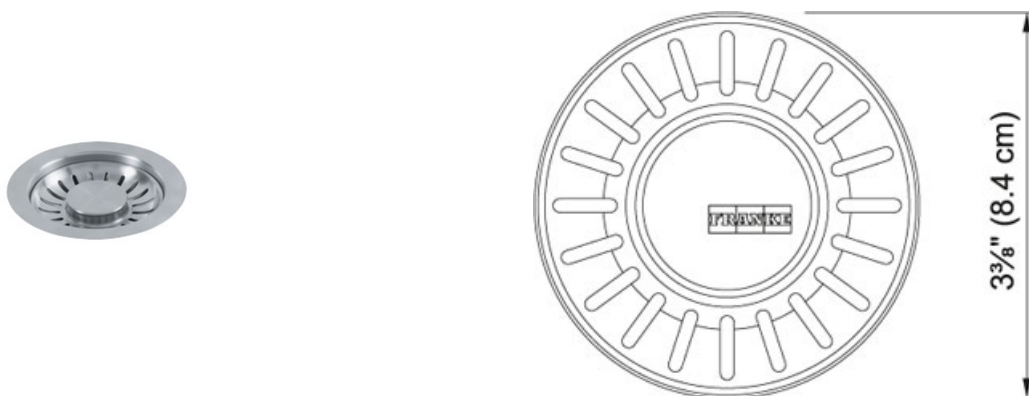

Accessory Sinks Strainer basket | 112.0344.505

FAMILY : **Accessories** | SERIES : **Accessory Sinks** | MODEL : **Strainer basket** | FINISH : **Satin Nickel**

TECHNICAL DATA

Waste Outlet Diameter	3 1/2"
-----------------------	--------
