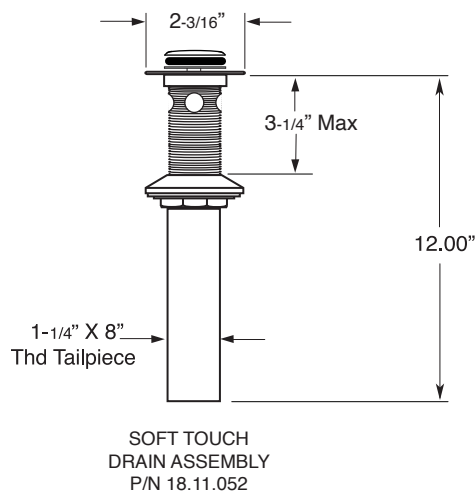

**FEATURES:**

- All brass construction. Flexible hoses designed to be installed on 8" to 16" centers. Includes soft touch drain assembly. P/N 18.11.052
- Lever style handles with inside clip attachment.
- 20 PT. 1/4-turn ceramic disc valve cartridge.
- Available in all finishes. Warranty varies according to finish selection.
- Standard aerator is limited to 1.2 gpm.
- Certified to meet or exceed the following codes and standards:  
ASME A112.18.1/CSAB 125.1-2012

**Series 110**  
*Widespread Lavatory Set*

1.110708

**Stella Handle**

**NOTE:** Spout and valves install through 1-1/4" diameter holes

Note: Measurements are subject to change or cancellation. No responsibility is assumed for use of superseded or voided pages.