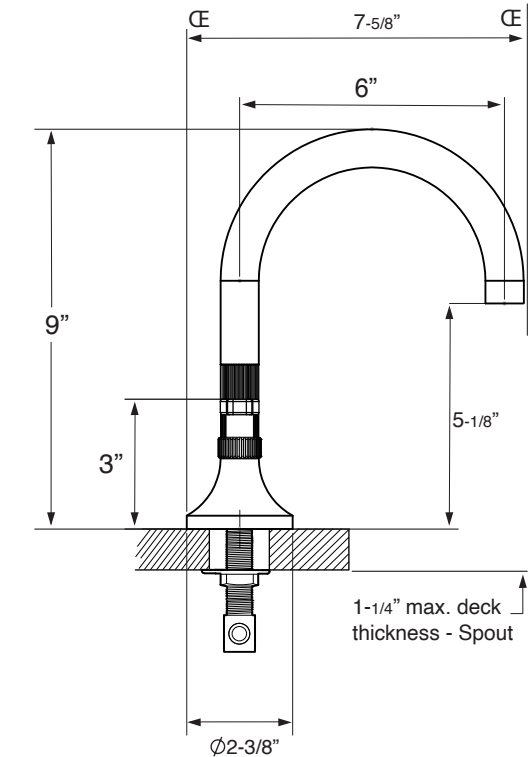

**FEATURES:**

- All brass construction. Flexible hoses designed to be installed on 8" to 16" centers. Includes soft touch drain assembly. P/N 18.11.052
- Lever style handles with inside clip attachment.
- 20 PT. 1/4-turn ceramic disc valve cartridge.
- Available in all finishes. Warranty varies according to finish selection.
- Standard aerator is limited to 1.2 gpm.
- Certified to meet or exceed the following codes and standards:  
ASME A112.18.1/CSAB 125.1-2012

**Series 110**  
*Widespread Lavatory Set*

1.110708

**Stella Handle**

**NOTE:** Spout and valves install through 1-1/4" diameter holes

Note: Measurements are subject to change or cancellation. No responsibility is assumed for use of superseded or voided pages.