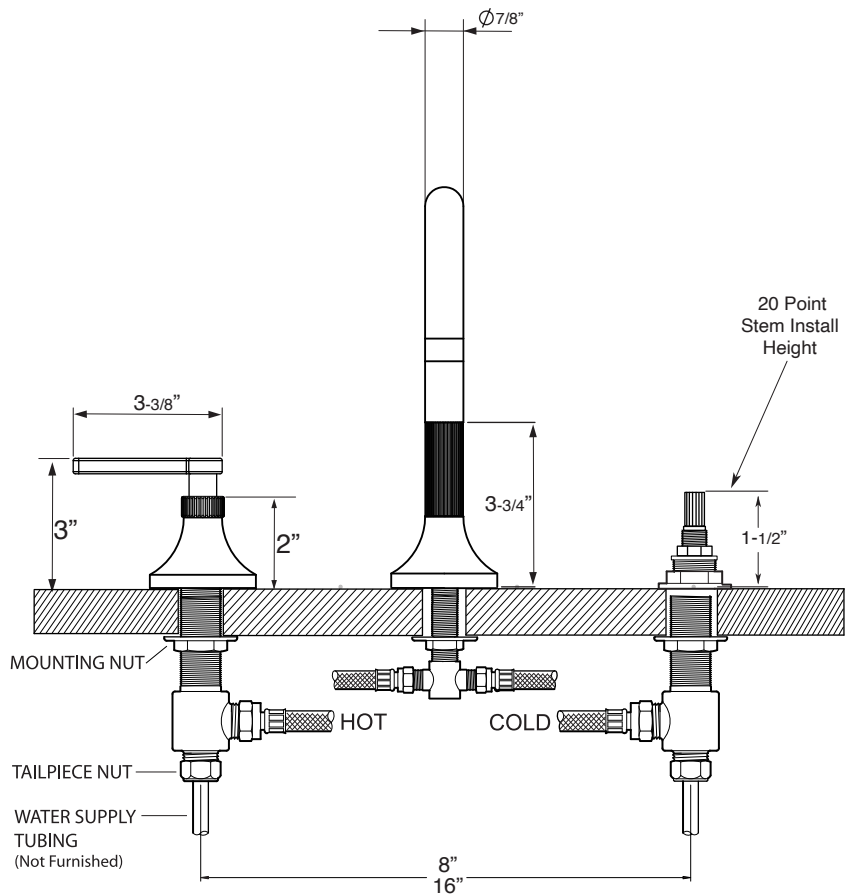

**FEATURES:**

- All brass construction. Flexible hoses designed to be installed on 8" to 16" centers. Includes soft touch drain assembly. P/N 18.11.052
- Lever style handles with inside clip attachment.
- 20 PT. 1/4-turn ceramic disc valve cartridge.
- Available in all finishes. Warranty varies according to finish selection.
- Standard aerator is limited to 1.2 gpm.
- Certified to meet or exceed the following codes and standards:  
ASME A112.18.1/CSAB 125.1-2012

**Series 110**  
*Widespread Lavatory Set*

1.110708

**Stella Handle**

**NOTE:** Spout and valves install through 1-1/4" diameter holes

Note: Measurements are subject to change or cancellation. No responsibility is assumed for use of superseded or voided pages.