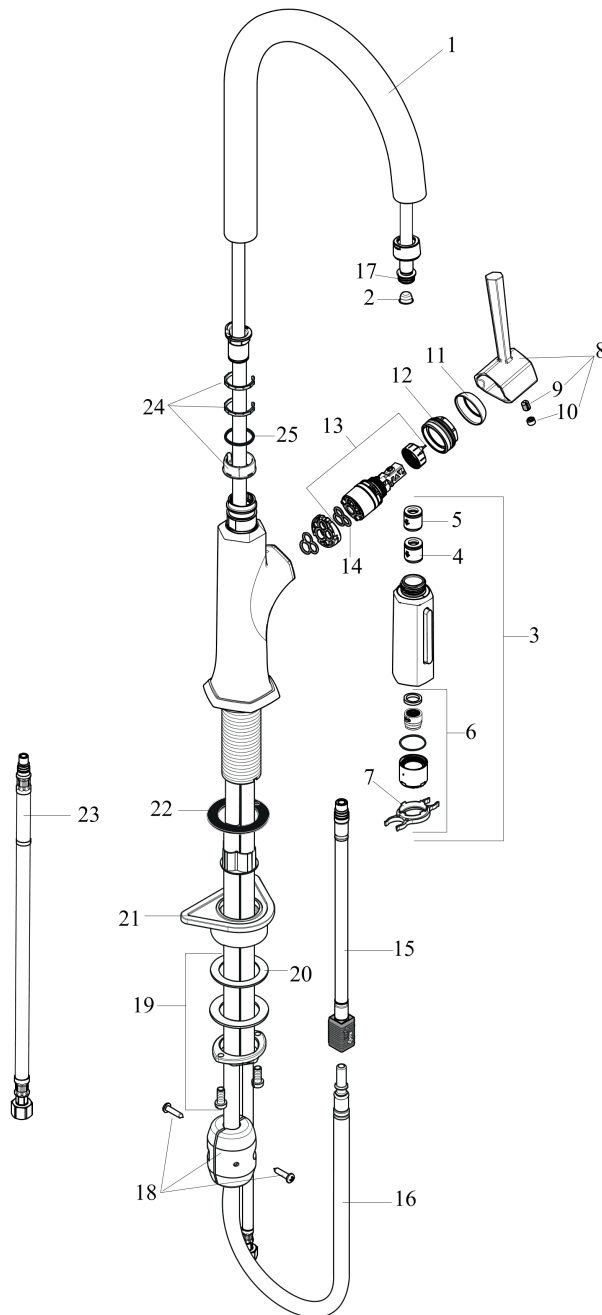

Locarno
HighArc Kitchen Faucet, 2-Spray Pull-Down, 1.75 GPM
 Finishes : **steel optic** Part no. : **04852800**

Description

Features

- Swivel range 150°
- Aerated spray, needle spray
- Toggle spray diverter
- MagFit magnetic sprayhead docking
- deck mounted
- Flow: 1.75 GPM (6.6 L/Min)
- Ceramic cartridge
- Integrated double backflow prevention
- extension length up to 30" (50cm)

Item details

List Price \$ 813.00

Technology

Compliance

Product image

Scale drawing

Locarno
HighArc Kitchen Faucet, 2-Spray Pull-Down, 1.75 GPM
 Finishes : **steel optic** Part no. : **04852800**

Exploded drawing

Year of production: >03/21

Locarno

HighArc Kitchen Faucet, 2-Spray Pull-Down, 1.75 GPM

Finishes : **steel optic** Part no. : **04852800**

Spare parts list

Year of production: >03/21

Pos.	Description	Part no.	Price	PU
1	spout cpl.	92972800	-	1
2	filter	97735000	-	1
3	handspray	93887801	-	1
4	set of non return valves DW 15	94074000	-	1
5	non return valve	93218000	-	1
6	-	94578000	-	1
7	service tool	95910000	-	1
8	handle	93885800	-	1
9	hollow set screw M6x8	97810000	-	1
10	screw cover	95704000	-	1
11	flange	98863800	-	1
12	nut	93886000	-	1
13	cartridge, assy	95973001	-	1
14	seal	98865000	-	1
15	hose	93744000	-	1
16	hose 1,50 m	88624000	-	1
17	O-ring 11x2	98127000	-	1
18	weight	98551000	-	1
19	fixing set (special)	93253000	-	1
20	lever collar	97548000	-	1
21	support	97523000	-	1
22	seal	92582000	-	1
23	connection hose 35½" M8x0,75 3/8"	96316001	-	1
24	set of lever collars	98365000	-	1
25	O-ring 21x2,5	98211000	-	1