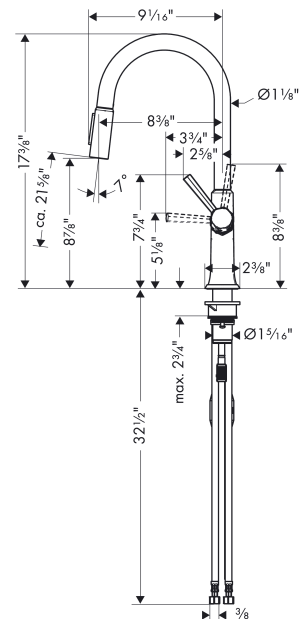

Locarno
HighArc Kitchen Faucet, 2-Spray Pull-Down, 1.75 GPM
 Finishes : **steel optic** Part no. : **04852800**

Description

Features

- Swivel range 150°
- Aerated spray, needle spray
- Toggle spray diverter
- MagFit magnetic sprayhead docking
- deck mounted
- Flow: 1.75 GPM (6.6 L/Min)
- Ceramic cartridge
- Integrated double backflow prevention
- extension length up to 30" (50cm)

Item details

List Price \$ 813.00

Technology

Compliance

Product image

Scale drawing

Locarno
HighArc Kitchen Faucet, 2-Spray Pull-Down, 1.75 GPM
 Finishes : **steel optic** Part no. : **04852800**

Exploded drawing

Year of production: >03/21

Locarno

HighArc Kitchen Faucet, 2-Spray Pull-Down, 1.75 GPM

Finishes : **steel optic** Part no. : **04852800**

Spare parts list

Year of production: >03/21

Pos.	Description	Part no.	Price	PU
1	spout cpl.	92972800	-	1
2	filter	97735000	-	1
3	handspray	93887801	-	1
4	set of non return valves DW 15	94074000	-	1
5	non return valve	93218000	-	1
6	-	94578000	-	1
7	service tool	95910000	-	1
8	handle	93885800	-	1
9	hollow set screw M6x8	97810000	-	1
10	screw cover	95704000	-	1
11	flange	98863800	-	1
12	nut	93886000	-	1
13	cartridge, assy	95973001	-	1
14	seal	98865000	-	1
15	hose	93744000	-	1
16	hose 1,50 m	88624000	-	1
17	O-ring 11x2	98127000	-	1
18	weight	98551000	-	1
19	fixing set (special)	93253000	-	1
20	lever collar	97548000	-	1
21	support	97523000	-	1
22	seal	92582000	-	1
23	connection hose 35½" M8x0,75 3/8"	96316001	-	1
24	set of lever collars	98365000	-	1
25	O-ring 21x2,5	98211000	-	1