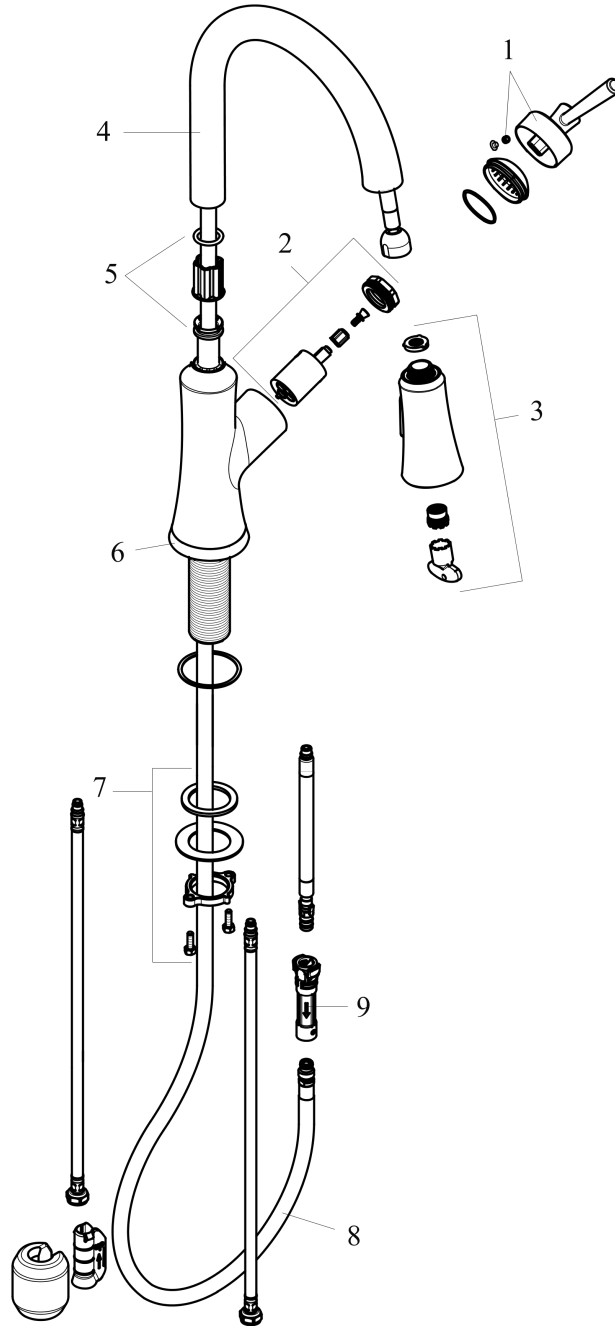

Joleena
HighArc Kitchen Faucet, 2-Spray Pull-Down, 1.75 GPM
 Finishes : **polished nickel** Part no. : **04793830**

Description

Features

- Swivel range 150°
- Aerated spray, needle spray
- Toggle spray diverter with pause feature (allows temporary stop of water stream)
- MagFit magnetic sprayhead docking
- deck mounted
- Flow: 1.75 GPM (6.6 L/Min)
- Ceramic cartridge
- 3/8" hoses
- Integrated double backflow prevention

Item details

List Price \$ 595.00

Technology

Compliance

Product image

Scale drawing

Joleena
HighArc Kitchen Faucet, 2-Spray Pull-Down, 1.75 GPM
 Finishes : **polished nickel** Part no. : **04793830**

Exploded drawing

Year of production: >01/20

Joleena
HighArc Kitchen Faucet, 2-Spray Pull-Down, 1.75 GPM
 Finishes : **polished nickel** Part no. : **04793830**

Spare parts list

Year of production: >01/20

Pos.	Description	Part no.	Price	PU
1	handle	93539830	-	1
2	cartridge, assy	93259000	-	1
3	handspray	93536830	-	1
4	spout cpl.	93538000	-	1
5	set of lever collars	93258000	-	1
6	escutcheon	93672830	-	1
7	fixing set	93263000	-	1
8	hose	93255000	-	1
9	back flow preventor cartridge	93443000	-	1