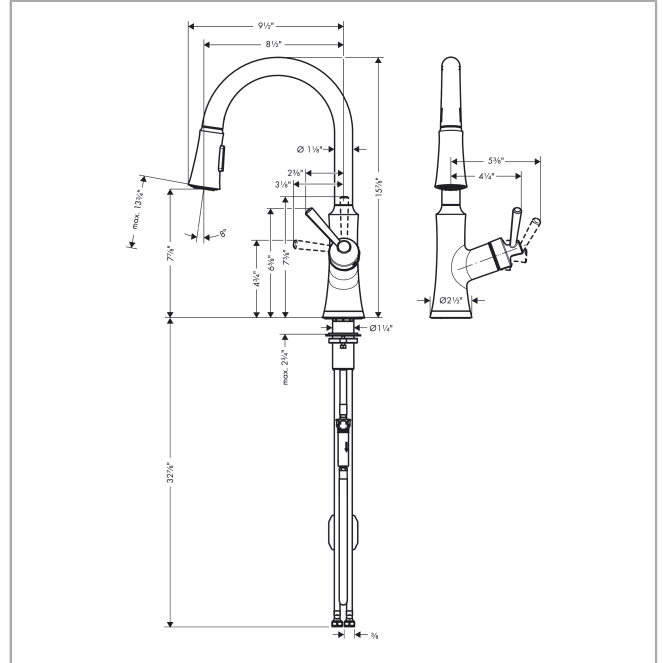

Joleena
HighArc Kitchen Faucet, 2-Spray Pull-Down, 1.75 GPM
 Finishes : **polished nickel** Part no. : **04793830**

Description

Features

- Swivel range 150°
- Aerated spray, needle spray
- Toggle spray diverter with pause feature (allows temporary stop of water stream)
- MagFit magnetic sprayhead docking
- deck mounted
- Flow: 1.75 GPM (6.6 L/Min)
- Ceramic cartridge
- 3/8" hoses
- Integrated double backflow prevention

Item details

List Price \$ 595.00

Technology

Compliance

Product image

Scale drawing

Joleena
HighArc Kitchen Faucet, 2-Spray Pull-Down, 1.75 GPM
 Finishes : **polished nickel** Part no. : **04793830**

Exploded drawing

Year of production: >01/20

Joleena
HighArc Kitchen Faucet, 2-Spray Pull-Down, 1.75 GPM
 Finishes : **polished nickel** Part no. : **04793830**

Spare parts list

Year of production: >01/20

Pos.	Description	Part no.	Price	PU
1	handle	93539830	-	1
2	cartridge, assy	93259000	-	1
3	handspray	93536830	-	1
4	spout cpl.	93538000	-	1
5	set of lever collars	93258000	-	1
6	escutcheon	93672830	-	1
7	fixing set	93263000	-	1
8	hose	93255000	-	1
9	back flow preventor cartridge	93443000	-	1