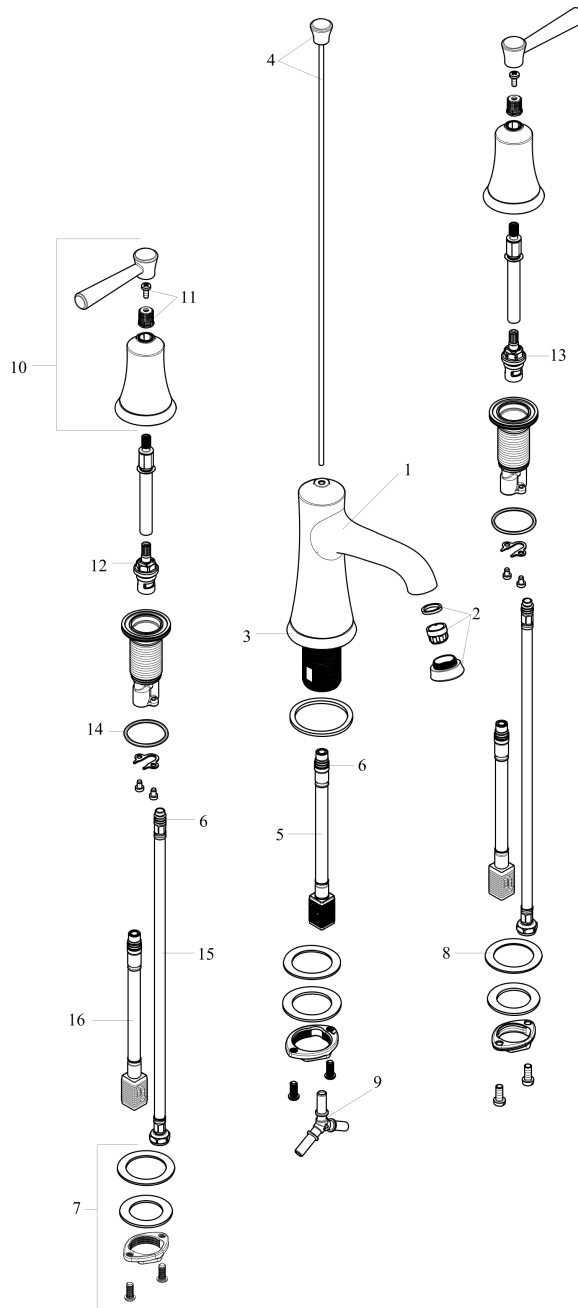

Joleena
Widespread Faucet 100 with Pop-Up Drain, 1.2 GPM
 Finishes : polished nickel Part no. : 04774830

Exploded drawing

Year of production: >01/20

Joleena

Widespread Faucet 100 with Pop-Up Drain, 1.2 GPM

Finishes : **polished nickel** Part no. : **04774830**

Spare parts list

Year of production: >01/20

Pos.	Description	Part no.	Price	PU
1	spout cpl.	93555830	-	1
2	aerator M24x1 (4,5 l/min)	93531831	-	1
3	escutcheon	93530830	-	1
4	pop up rod	93554830	-	1
5	null	92913000	-	1
6	O-ring 8x1,75	97827000	-	1
7	null	92909000	-	1
8	lever collar	97548000	-	1
9	hose connection angel	92905000	-	1
10	handle	93553830	-	1
11	handle fixing set	98932000	-	1
12	shut off unit right closing	98817001	-	1
13	shut off unit left closing	95366001	-	1
14	null	92907000	-	1
15	connection hose 18½" M8x0,75 3/8"	96321001	-	1
16	null	92914000	-	1
a	pop up waste	88509830	-	1