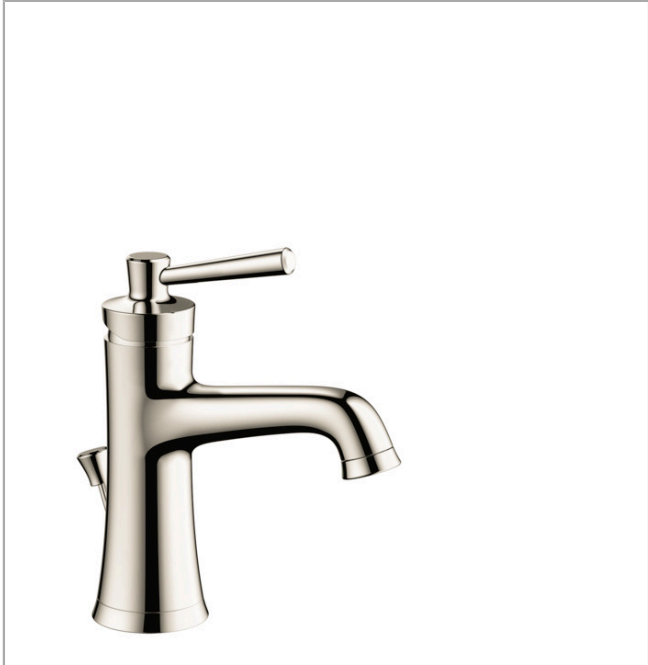

Joleena
Single-Hole Faucet 100 with Pop-Up Drain, 1.2 GPM
 Finishes : **polished nickel** Part no. : **04771830**

Description

Features

- Spray modes: Aerated spray
- Flow: 1.2 GPM (4.5 L/Min)
- Ceramic cartridge
- Includes pop-up drain

Item details

List Price \$ 350.00

Technology

Compliance

Product image

Scale drawing

Joleena
Single-Hole Faucet 100 with Pop-Up Drain, 1.2 GPM
 Finishes : **polished nickel** Part no. : **04771830**

Exploded drawing

Year of production: >01/20

Joleena
Single-Hole Faucet 100 with Pop-Up Drain, 1.2 GPM
 Finishes : **polished nickel** Part no. : **04771830**

Spare parts list

Year of production: >01/20

| Pos. | Description | Part no. | Price | PU |
|------|---------------------------|----------|-------|----|
| 1 | handle | 93534830 | - | 1 |
| 2 | pull rod | 93529830 | - | 1 |
| 4 | cartridge, assy | 93268000 | - | 1 |
| 5 | aerator M24x1 (4,5 l/min) | 93531831 | - | 1 |
| 6 | escutcheon | 93530830 | - | 1 |
| 7 | fixing set | 96016000 | - | 1 |
| 8 | connection hose 600 mm | 93528001 | - | 1 |
| a | pop up waste | 88509830 | - | 1 |