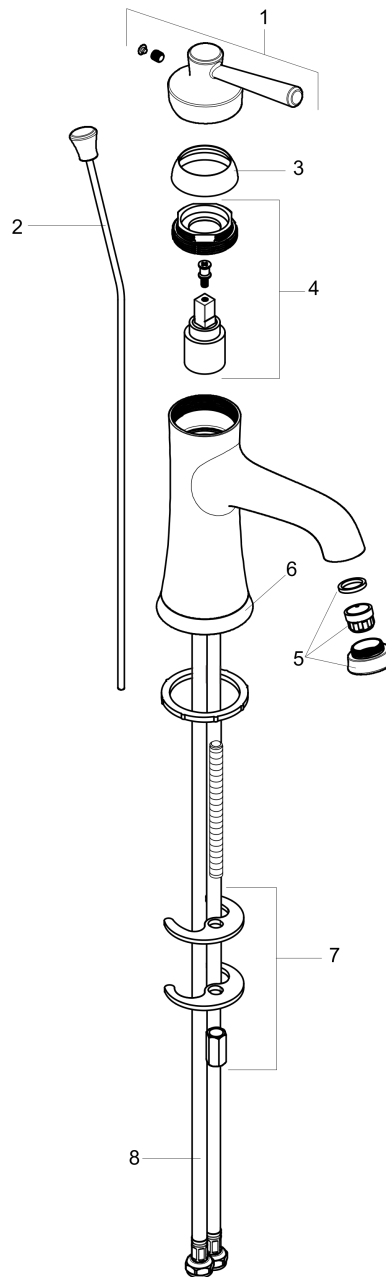

Joleena
Single-Hole Faucet 100 with Pop-Up Drain, 1.2 GPM
 Finishes : **polished nickel** Part no. : **04771830**

Description

Features

- Spray modes: Aerated spray
- Flow: 1.2 GPM (4.5 L/Min)
- Ceramic cartridge
- Includes pop-up drain

Item details

List Price \$ 350.00

Technology

Compliance

Product image

Scale drawing

Joleena
Single-Hole Faucet 100 with Pop-Up Drain, 1.2 GPM
 Finishes : **polished nickel** Part no. : **04771830**

Exploded drawing

Year of production: >01/20

Joleena
Single-Hole Faucet 100 with Pop-Up Drain, 1.2 GPM
 Finishes : **polished nickel** Part no. : **04771830**

Spare parts list

Year of production: >01/20

| Pos. | Description | Part no. | Price | PU |
|------|---------------------------|----------|-------|----|
| 1 | handle | 93534830 | - | 1 |
| 2 | pull rod | 93529830 | - | 1 |
| 4 | cartridge, assy | 93268000 | - | 1 |
| 5 | aerator M24x1 (4,5 l/min) | 93531831 | - | 1 |
| 6 | escutcheon | 93530830 | - | 1 |
| 7 | fixing set | 96016000 | - | 1 |
| 8 | connection hose 600 mm | 93528001 | - | 1 |
| a | pop up waste | 88509830 | - | 1 |