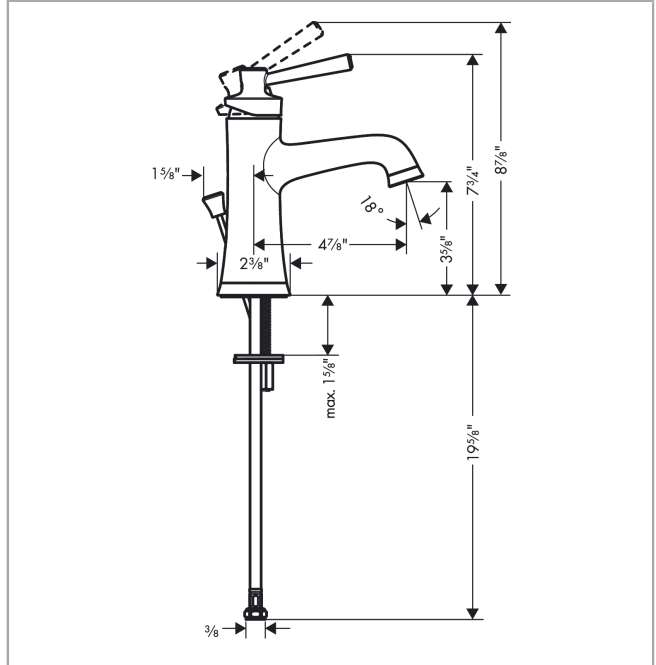

Joleena
Single-Hole Faucet 100 with Pop-Up Drain, 1.2 GPM
 Finishes : **polished nickel** Part no. : **04771830**

Description

Features

- Spray modes: Aerated spray
- Flow: 1.2 GPM (4.5 L/Min)
- Ceramic cartridge
- Includes pop-up drain

Item details

List Price \$ 350.00

Technology

Compliance

Product image

Scale drawing

Joleena
Single-Hole Faucet 100 with Pop-Up Drain, 1.2 GPM
 Finishes : **polished nickel** Part no. : **04771830**

Exploded drawing

Year of production: >01/20

Joleena
Single-Hole Faucet 100 with Pop-Up Drain, 1.2 GPM
 Finishes : **polished nickel** Part no. : **04771830**

Spare parts list

Year of production: >01/20

| Pos. | Description | Part no. | Price | PU |
|------|---------------------------|----------|-------|----|
| 1 | handle | 93534830 | - | 1 |
| 2 | pull rod | 93529830 | - | 1 |
| 4 | cartridge, assy | 93268000 | - | 1 |
| 5 | aerator M24x1 (4,5 l/min) | 93531831 | - | 1 |
| 6 | escutcheon | 93530830 | - | 1 |
| 7 | fixing set | 96016000 | - | 1 |
| 8 | connection hose 600 mm | 93528001 | - | 1 |
| a | pop up waste | 88509830 | - | 1 |