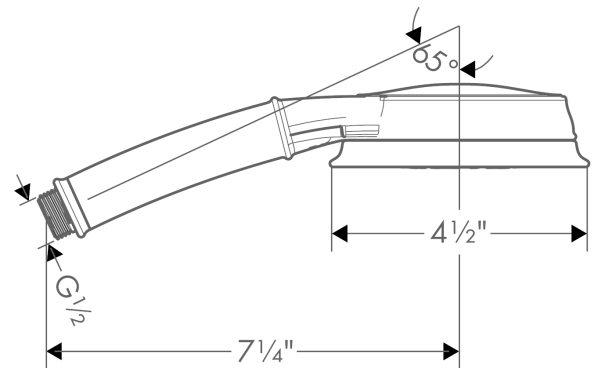

**Croma 100 Classic**  
**Handshower 3-Jet, 2.5 GPM**  
 Finishes : **chrome** Part no. : **04072000**

**Description**

**Features**

- Spray modes: Full, Pulsating Massage, Intense Turbo
- 75 no-clog spray channels
- Flow: 2.5 GPM (9.5 L/Min)

**Item details**

List Price \$ 109.00

**Technology**

**Compliance**

**Product image**

**Scale drawing**

**Croma 100 Classic**  
**Handshower 3-Jet, 2.5 GPM**  
Finishes : **chrome**    Part no. : **04072000**

Exploded drawing

Year of production: >01/08

**Croma 100 Classic**  
**Handshower 3-Jet, 2.5 GPM**  
 Finishes : **chrome**    Part no. : **04072000**

**Spare parts list**

Year of production: >01/08

<b>Pos.</b>	<b>Description</b>	<b>Part no.</b>	<b>Price</b>	<b>PU</b>
1	filter packing	94246000	-	1