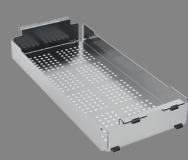

SI8040SX

Sopratop
Overmount

Sopratop
Overmount

Filotop
Flushmount

Sottotop
Unde mount

Sottotop
Undermount

Dettagli	Details	
Dimensioni esterne mm	Outer dimension mm	805x440 h 200
Dimensioni vasca mm	Bowl dimension mm	400x400
Dimensioni vasca mm	Bowl dimension mm	
Base cm	Cabinet cm	90
Piletta	Outlet	3,5" Square
Dimensioni scatola mm	Box sizes mm	915x520x295 9,5 kg

Incasso	Installation	Codice Code
Sopratop	Overmount-left bowl	SI8040SX
Filotop	Flushmount-left bowl	SG8040SX
Sottotop	Undermount-left bowl	S08040SX
Sopratop	Overmount-right bowl	SI8040DX
Filotop	Flushmount-right bowl	SG8040DX
Sottotop	Undermount-right bowl	S08040DX

Accessori Accessories

SS01165

SS02180

VQL1840

VQL2540

VQLP2540

PPPP2842

PPPBV400

VQA2442

TVTV2043

TR3642

SS01158

TRFWD600