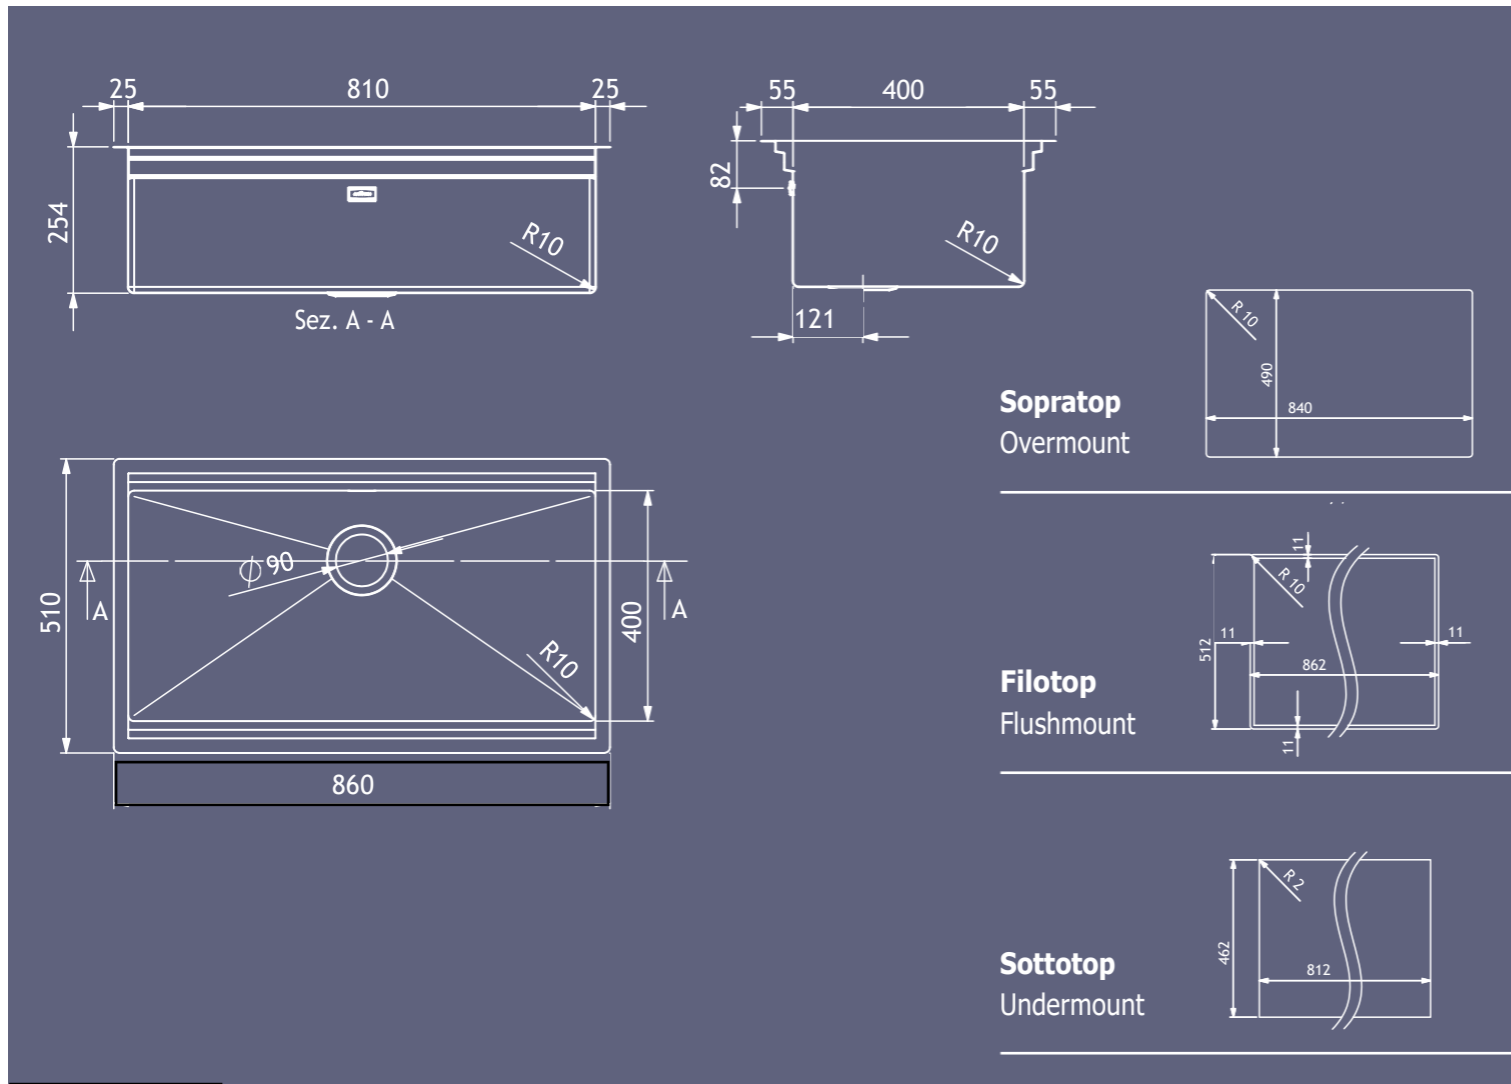

Planum 81

Partiggi		Details	
Dimensioni esterne mm	Outer dimension mm		860 x 510 h 246
Dimensioni vasca mm	Bowl dimension mm		810 x 400
Dimensioni vasca mm	Bowl dimension mm		
Base cm	Cabinet cm		90
Piletta	Outlet		3,5" Round
Dimensioni scatola mm	Box size mm		940 x 600 x 360 14 kg

Incasso	Installation		Codice Code	€
Sopratop	Overmount		PI814025	
Filotop	Flushmount		PG814025	
Sottotop	Undermount		PO814025