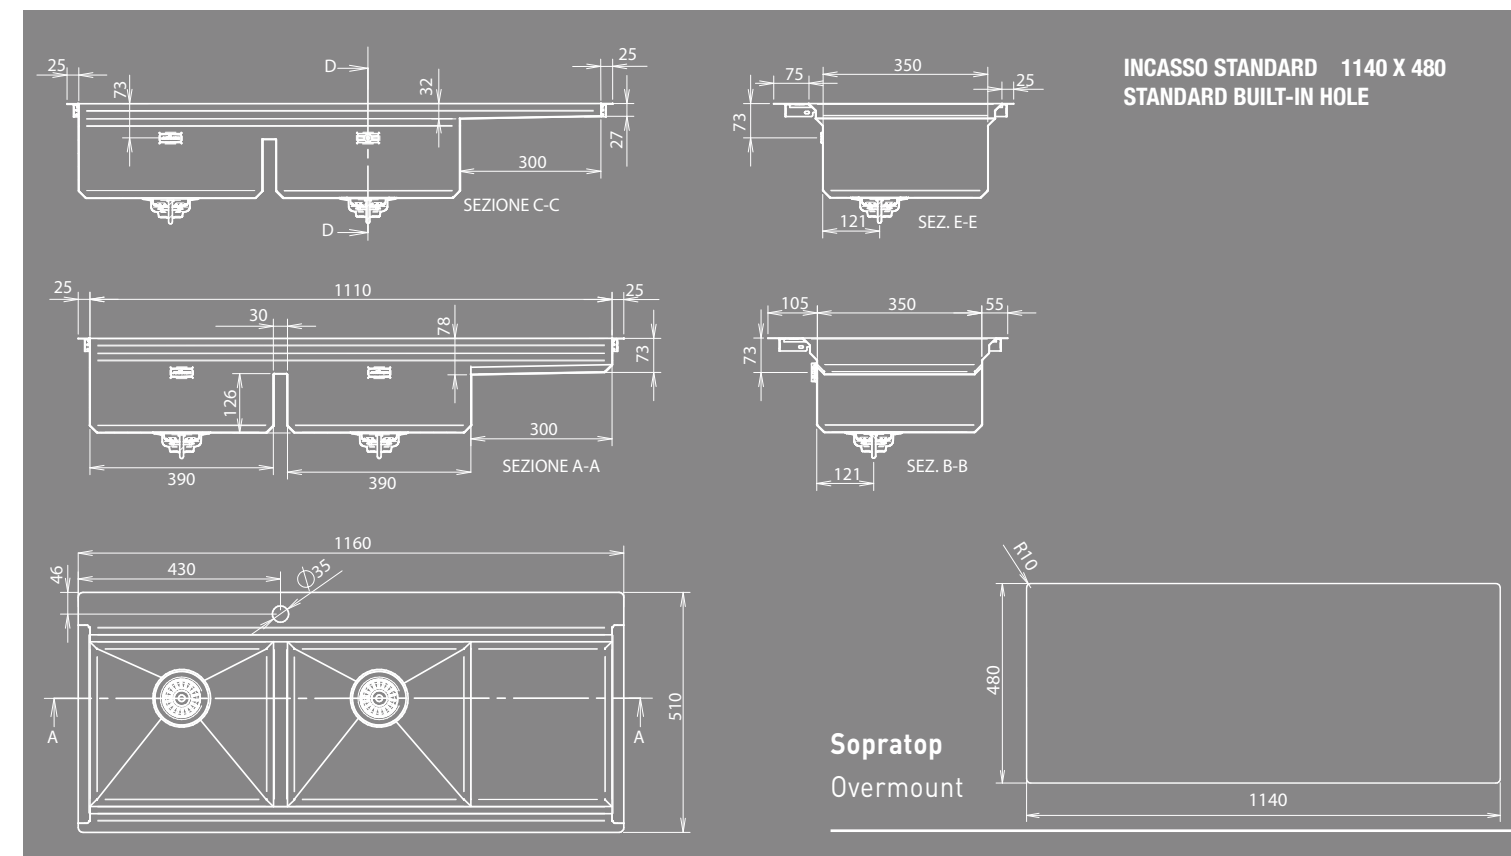

Incasso	Installation	Codice Code
Sopratop	Overmount	BRP50

Dettagli	Details	
Dimensioni esterne mm	Outer dimension mm	780x510 h 210
Dimensioni vasca mm	Bowl dimension mm	740x350
Dimensioni vasca mm	Bowl dimension mm	
Base cm	Cabinet cm	80
Piletta	Outlet	3,5"
Dimensioni scatola mm	Box sizes mm	900x570x295 10,5 kg

Layer **BRP 12US8**

Layer **BRP 12UD8**

Dettagli	Details	
Dimensioni esterne mm	Outer dimension mm	1160x510x h200
Dimensioni vasca mm	Bowl dimension mm	810x350
Base cm	Cabinet cm	90 120
Base cm	Cabinet cm	120
Piletta	Outlet	3,5"
Dimensioni scatola mm	Box sizes mm	1260x600x335 18 kg

Incasso	Installation	Codice Code
Sopratop	Overmount (left bowl)	BRP11VS3
Sopratop	Overmount (right bowl)	BRP11VD3
Sopratop	Overmount (left bowl)	BRP11VS8
Sopratop	Overmount (right bowl)	BRP11VD8

Dettagli	Details	
Dimensioni esterne mm	Outer dimension mm	1160x510 h200
Dimensioni vasche mm	Bowls dimension mm	390x350+ 390x350
Base cm	Cabinet cm	90 120
Base cm	Cabinet cm	120
Piletta	Outlet	3,5"
Dimensioni scatola mm	Box sizes mm	1260x660x335 19 kg

Incasso	Installation	Codice Code
Sopratop	Overmount	SBR50
Sottotop	Undermount	SBRST50

Dettagli	Details	
Dimensioni esterne mm	Outer dimension mm	780x450 h 210
Dimensioni vasca mm	Bowl dimension mm	740x350
Dimensioni vasca mm	Bowl dimension mm	
Base cm	Cabinet cm	80
Piletta	Outlet	3,5"
Dimensioni scatola mm	Box sizes mm	900x520x295 10 kg