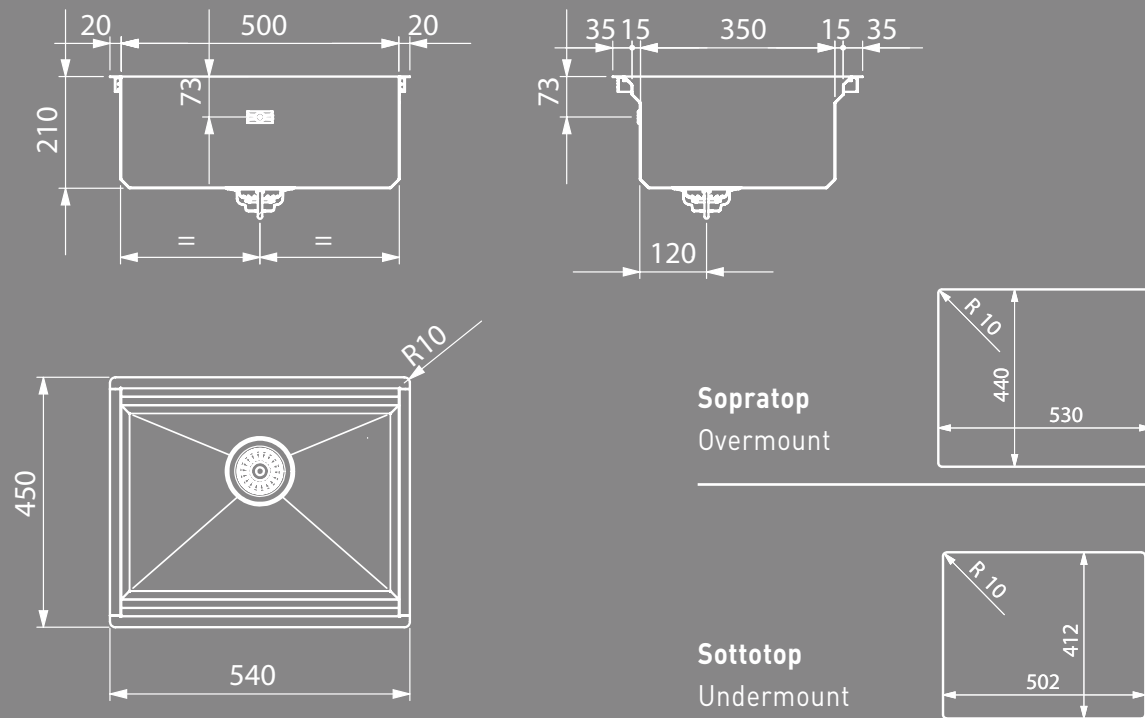

Incasso	Installation	Codice Code
Sopratop	Overmount (left bowl)	BRP11VS3
Sopratop	Overmount (right bowl)	BRP11VD3
Sopratop	Overmount (left bowl)	BRP11VS8
Sopratop	Overmount (right bowl)	BRP11VD8

Dettagli	Details	
Dimensioni esterne mm	Outer dimension mm	1160x510 h200
Dimensioni vasche mm	Bowls dimension mm	390x350+ 390x350
Base cm	Cabinet cm	90 120
Base cm	Cabinet cm	120
Piletta	Outlet	3,5"
Dimensioni scatola mm	Box sizes mm	1260x660x335 19 kg

Layer SBR 50

Layer SBR 74

102

103

Dettagli	Details	
Dimensioni esterne mm	Outer dimension mm	540x450 h 210
Dimensioni vasca mm	Bowl dimension mm	500x350
Dimensioni vasca mm	Bowl dimension mm	
Base cm	Cabinet cm	60
Piletta	Outlet	3,5"
Dimensioni scatola mm	Box sizes mm	615x520x295 8,5 kg

Incasso	Installation	Codice Code
Sopratop	Overmount	SBR50
Sottotop	Undermount	SBRST50

Dettagli	Details	
Dimensioni esterne mm	Outer dimension mm	780x450 h 210
Dimensioni vasca mm	Bowl dimension mm	740x350
Dimensioni vasca mm	Bowl dimension mm	
Base cm	Cabinet cm	80
Piletta	Outlet	3,5"
Dimensioni scatola mm	Box sizes mm	900x520x295 10 kg

Incasso	Installation	Codice Code
Sopratop	Overmount	SBR74
Sottotop	Undermount	SBRST74

Accessori Accessories

Layer SBR 104

Dettagli	Details	
Dimensioni esterne mm	Outer dimension mm	1080x450 h 210
Dimensioni vasca mm	Bowl dimension mm	1040x350
Dimensioni vasca mm	Bowl dimension mm	
Base cm	Cabinet cm	120
Piletta	Outlet	3,5"
Dimensioni scatola mm	Box sizes mm	1195x520x295 18 kg