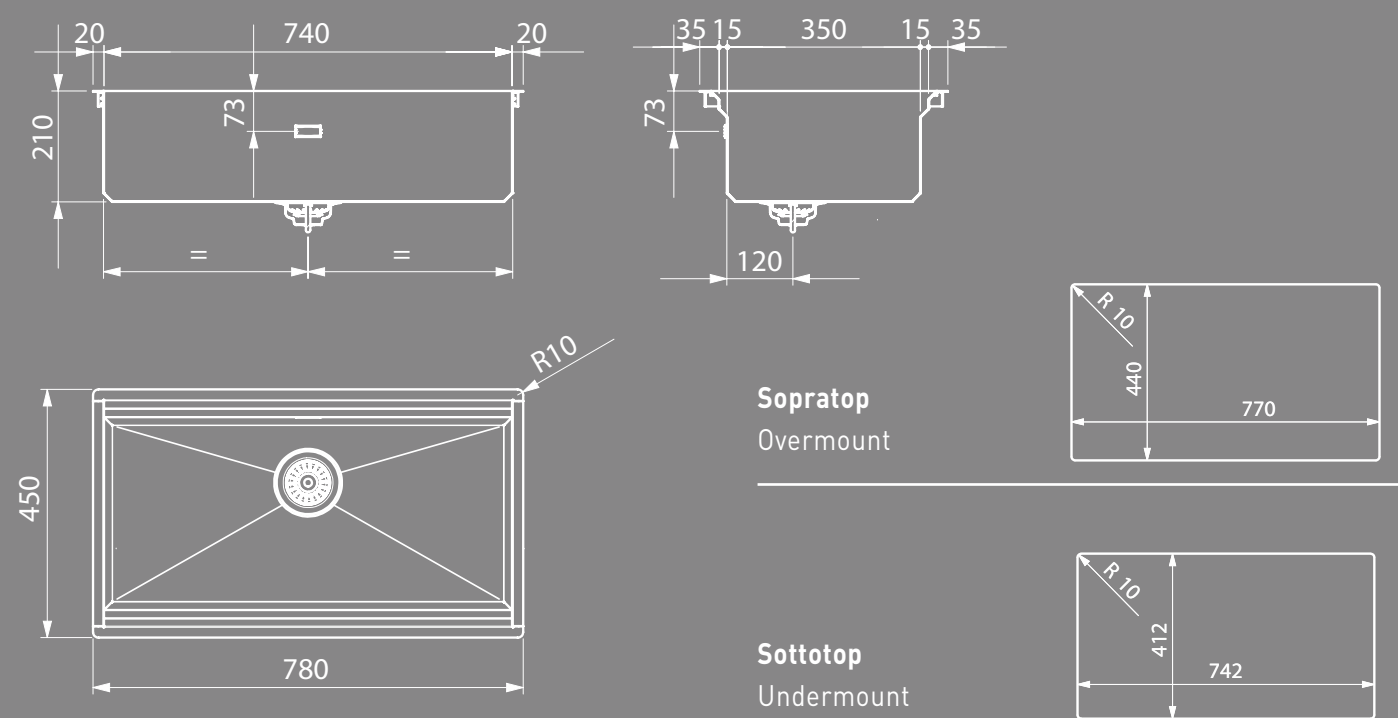

Incasso	Installation	Codice Code
Sopratop	Overmount (left bowl)	BRP11VS3
Sopratop	Overmount (right bowl)	BRP11VD3
Sopratop	Overmount (left bowl)	BRP11VS8
Sopratop	Overmount (right bowl)	BRP11VD8

Dettagli	Details	
Dimensioni esterne mm	Outer dimension mm	1160x510 h200
Dimensioni vasche mm	Bowls dimension mm	390x350+ 390x350
Base cm	Cabinet cm	90 120
Base cm	Cabinet cm	120
Piletta	Outlet	3,5"
Dimensioni scatola mm	Box sizes mm	1260x660x335 19 kg

Layer SBR 50

Layer SBR 74

102

103

Dettagli	Details	
Dimensioni esterne mm	Outer dimension mm	540x450 h 210
Dimensioni vasca mm	Bowl dimension mm	500x350
Dimensioni vasca mm	Bowl dimension mm	
Base cm	Cabinet cm	60
Piletta	Outlet	3,5"
Dimensioni scatola mm	Box sizes mm	615x520x295 8,5 kg

Incasso	Installation	Codice Code
Sopratop	Overmount	SBR50
Sottotop	Undermount	SBRST50

Dettagli	Details	
Dimensioni esterne mm	Outer dimension mm	780x450 h 210
Dimensioni vasca mm	Bowl dimension mm	740x350
Dimensioni vasca mm	Bowl dimension mm	
Base cm	Cabinet cm	80
Piletta	Outlet	3,5"
Dimensioni scatola mm	Box sizes mm	900x520x295 10 kg

Incasso	Installation	Codice Code
Sopratop	Overmount	SBR74
Sottotop	Undermount	SBRST74

Accessori Accessories

Layer SBR 104

Dettagli	Details	
Dimensioni esterne mm	Outer dimension mm	1080x450 h 210
Dimensioni vasca mm	Bowl dimension mm	1040x350
Dimensioni vasca mm	Bowl dimension mm	
Base cm	Cabinet cm	120
Piletta	Outlet	3,5"
Dimensioni scatola mm	Box sizes mm	1195x520x295 18 kg