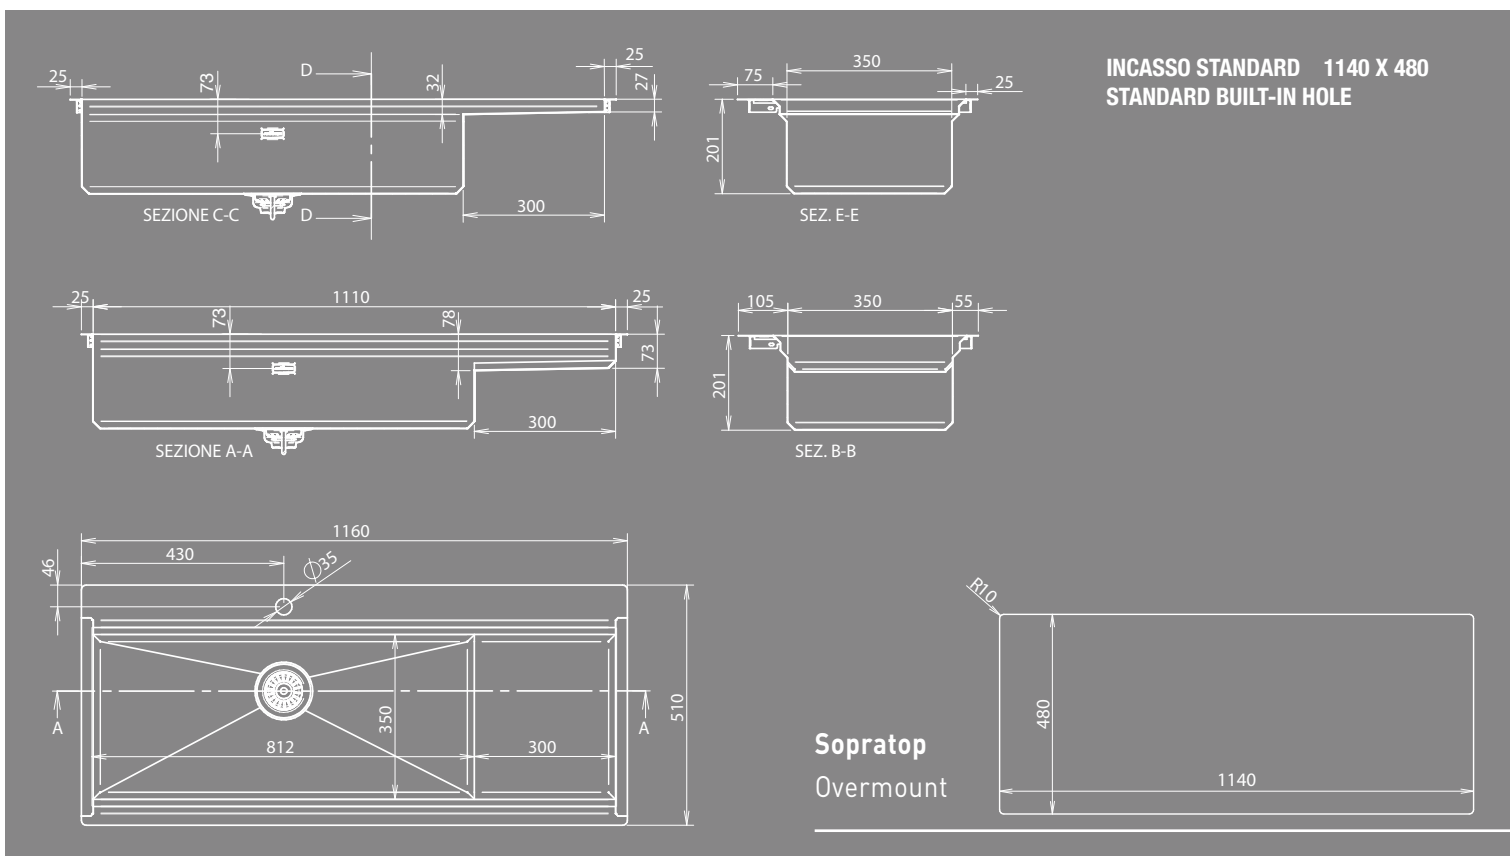

Incasso	Installation	Codice Code
Sopratop	Overmount	BRP50

Dettagli	Details	
Dimensioni esterne mm	Outer dimension mm	780x510 h 210
Dimensioni vasca mm	Bowl dimension mm	740x350
Dimensioni vasca mm	Bowl dimension mm	
Base cm	Cabinet cm	80
Piletta	Outlet	3,5"
Dimensioni scatola mm	Box sizes mm	900x570x295 10,5 kg

Layer **BRP 12US8**

Layer **BRP 12UD8**

Dettagli	Details	
Dimensioni esterne mm	Outer dimension mm	1160x510x h200
Dimensioni vasca mm	Bowl dimension mm	810x350
Base cm	Cabinet cm	90 120
Base cm	Cabinet cm	120
Piletta	Outlet	3,5"
Dimensioni scatola mm	Box sizes mm	1260x600x335 18 kg

Incasso	Installation	Codice Code
Sopratop	Overmount (left bowl)	BRP11VS3
Sopratop	Overmount (right bowl)	BRP11VD3
Sopratop	Overmount (left bowl)	BRP11VS8
Sopratop	Overmount (right bowl)	BRP11VD8

Dettagli	Details	
Dimensioni esterne mm	Outer dimension mm	1160x510 h200
Dimensioni vasche mm	Bowls dimension mm	390x350+ 390x350
Base cm	Cabinet cm	90 120
Base cm	Cabinet cm	120
Piletta	Outlet	3,5"
Dimensioni scatola mm	Box sizes mm	1260x660x335 19 kg

Incasso	Installation	Codice Code
Sopratop	Overmount	SBR50
Sottotop	Undermount	SBRST50

Dettagli	Details	
Dimensioni esterne mm	Outer dimension mm	780x450 h 210
Dimensioni vasca mm	Bowl dimension mm	740x350
Dimensioni vasca mm	Bowl dimension mm	
Base cm	Cabinet cm	80
Piletta	Outlet	3,5"
Dimensioni scatola mm	Box sizes mm	900x520x295 10 kg