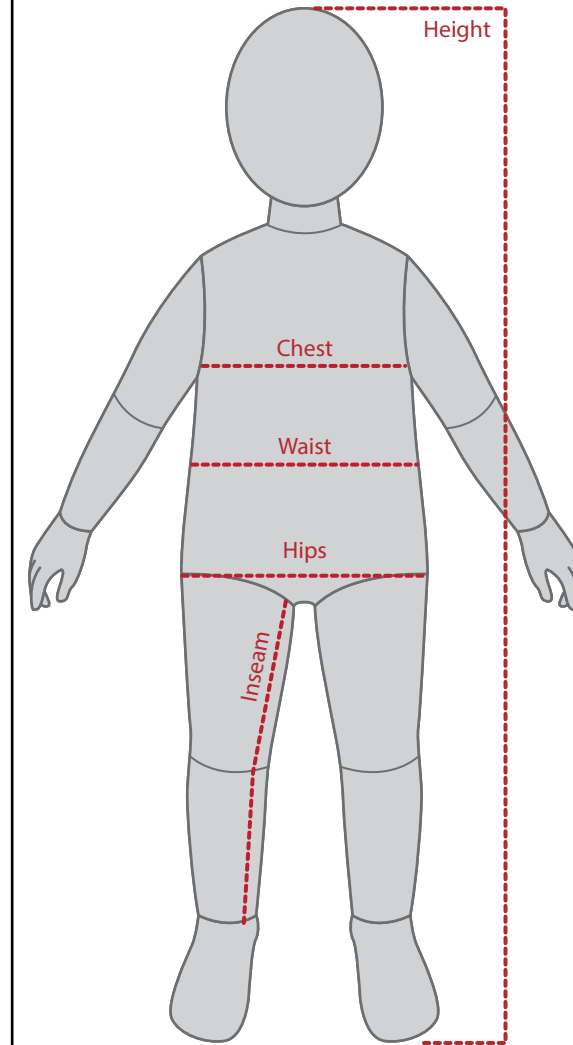

Boy+Girl

Size (US)	Age	Height (Inches)	Weight (lbs)	Chest	Waist	Hip	Inseam
2T	1-2 years	33"-36"	27-32	21"	18"	22"	14"
3T	2-3 years	36"-39"	32-35	22"	19"	23"	15"
4T	3-4 years	39"-42"	35-40	23"	20"	24"	16"
5	4-5 years	42"-45"	40-46	24"	21"	25"	18"
6	5-6 years	45"-48"	45-50	25"	22"	26"	20"
7	6-7 years	48"-51"	50-56	26"	23"	27"	22"
8	7-8 years	51"-53"	56-64	27"	24"	28"	24"
10	8-9 years	53"-55"	64-75	28"	25"	29"	25"
12	9-10 years	54"-59"	76-86	29"	26"	30"	26"
14	10-11 years	58"-64"	90-105	31"	27"	32"	27"
16	11-12 years	63"-69"	100-120	33"	28"	34"	28"

* Measurements shown in the size guide refer to body measurements and not measurements of the garment.

Mini

CLOTHING

Size (US)	Age	Height (Inches)	Weight (lbs)	Chest	Waist	Hip	Inseam
3-6M	3-6M	23-27"	12-16	18"	16"	20"	8.5"
6-12M	6-12M	27-30"	16-19	19"	17"	21"	10"
12-18M	12-18M	30-33"	20-26	20"	17.5"	22"	11.5"
18-24M	18-24M	33-36"	26-30	21"	18"	23"	13"

Undies

Size (US)	Age
-----------	-----

S	2-3
M	4-5
L	6-7
XL	8+up

Hats

Size (US)	Age	Head Circumference
-----------	-----	--------------------

S	6M-18M	48.5 cm
M	2-4	50.5 cm
L	5-7	52.5 cm
XL	8-10	54.5 cm

Belts

Size (US)	Age	Belt Length
-----------	-----	-------------

S	2-4	65 cm
M	5-7	75 cm
L	8-10	85 cm

Gloves/Mittens

Size (US)	Age
-----------	-----

S	6M-18M
M	2-4
L	5-7
XL	8-10