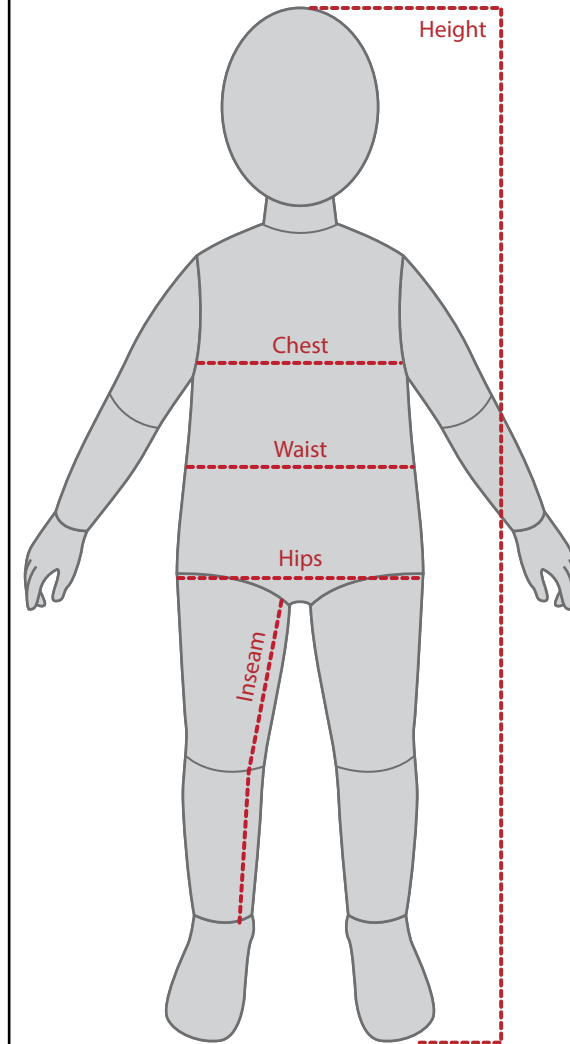

Boy+Girl

Size (US)	Age	Height (Inches)	Weight (lbs)	Chest	Waist	Hip	Inseam
2T	1-2 years	33"-36"	27-32	21"	18"	22"	14"
3T	2-3 years	36"-39"	32-35	22"	19"	23"	15"
4T	3-4 years	39"-42"	35-40	23"	20"	24"	16"
5	4-5 years	42"-45"	40-46	24"	21"	25"	18"
6	5-6 years	45"-48"	45-50	25"	22"	26"	20"
7	6-7 years	48"-51"	50-56	26"	23"	27"	22"
8	7-8 years	51"-53"	56-64	27"	24"	28"	24"
10	8-9 years	53"-55"	64-75	28"	25"	29"	25"
12	9-10 years	54"-59"	76-86	29"	26"	30"	26"
14	10-11 years	58"-64"	90-105	31"	27"	32"	27"
16	11-12 years	63"-69"	100-120	33"	28"	34"	28"

* Measurements shown in the size guide refer to body measurements and not measurements of the garment.

Mini

CLOTHING

Size (US)	Age	Height (Inches)	Weight (lbs)	Chest	Waist	Hip	Inseam
3-6M	3-6M	23-27"	12-16	18"	16"	20"	8.5"
6-12M	6-12M	27-30"	16-19	19"	17"	21"	10"
12-18M	12-18M	30-33"	20-26	20"	17.5"	22"	11.5"
18-24M	18-24M	33-36"	26-30	21"	18"	23"	13"

Undies

Size (US)	Age
-----------	-----

S	2-3
M	4-5
L	6-7
XL	8+up

Hats

Size (US)	Age	Head Circumference
-----------	-----	--------------------

S	6M-18M	48.5 cm
M	2-4	50.5 cm
L	5-7	52.5 cm
XL	8-10	54.5 cm

Belts

Size (US)	Age	Belt Length
-----------	-----	-------------

S	2-4	65 cm
M	5-7	75 cm
L	8-10	85 cm

Gloves/Mittens

Size (US)	Age
-----------	-----

S	6M-18M
M	2-4
L	5-7
XL	8-10