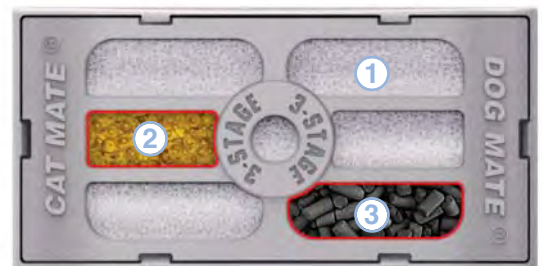

Shell Pet Fountain

Your pet's health and vitality require adequate water consumption. Our carefully developed, unique design is exceptionally quiet in operation and maximises the appeal of drinking by providing multi-height drinking levels with plenty of water movement to ensure naturally oxygenated, cool water throughout the day.

- **Multi-height drinking stations.** Water remains available for your pet even when power is cut or disconnected.
- **Compact 16cm (6 1/4") square footprint.**
- Shell attachment creates a waterfall to attract your pet with the gentle sound of flowing water.
- I.P.S. (Isolated Pump System) for **super-quiet operation.** Includes pump cleaning brush.
- **Easily visible water level indicators.** Unique design creates distinct water noise when water level is low.
- **Low voltage power** supply with 3m (10') lead length.
- **3-stage filtration ensures healthy drinking water** for your pet and prevents harmful scaling deposits (replacement cartridges available).
- Easy to clean, **dishwasher-proof** bowls.
- Suitable for cats and small dogs.
- 3 year guarantee.

Water capacity: 3 Litres (100 fl oz)

Ref. 410

Colour variations available

Ref. 411

Ref. 412

Ref. 413

3-Stage Filter Cartridges

Replacement filter cartridges for use with all **Cat Mate and Dog Mate Pet Fountains.**

- ① **Pre-filter** traps dirt and fur.
- ② **Ion exchange resin** helps prevent harmful scaling deposits.
- ③ **Activated carbon** removes chlorine and unpleasant odours.

Pack of 4

Ref. 386