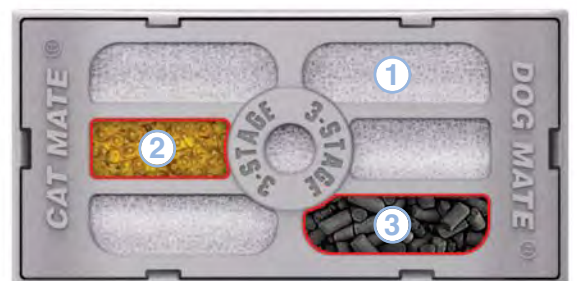

Shell Pet Fountain

Your pet's health and vitality require adequate water consumption. Our carefully developed, unique design is exceptionally quiet in operation and maximises the appeal of drinking by providing multi-height drinking levels with plenty of water movement to ensure naturally oxygenated, cool water throughout the day.

- **Multi-height drinking stations.** Water remains available for your pet even when power is cut or disconnected.
- **Compact 16cm (6 1/4") square footprint.**
- Shell attachment creates a waterfall to attract your pet with the gentle sound of flowing water.
- I.P.S. (Isolated Pump System) for **super-quiet operation.** Includes pump cleaning brush.
- **Easily visible water level indicators.** Unique design creates distinct water noise when water level is low.
- **Low voltage power** supply with 3m (10') lead length.
- **3-stage filtration ensures healthy drinking water** for your pet and prevents harmful scaling deposits (replacement cartridges available).
- Easy to clean, **dishwasher-proof** bowls.
- Suitable for cats and small dogs.
- 3 year guarantee.

Ref. 410

Water capacity: 3 Litres (100 fl oz)

Colour variations available

Ref. 411

Ref. 412

Ref. 413

3-Stage Filter Cartridges

Replacement filter cartridges for use with all **Cat Mate and Dog Mate Pet Fountains.**

- ① **Pre-filter** traps dirt and fur.
- ② **Ion exchange resin** helps prevent harmful scaling deposits.
- ③ **Activated carbon** removes chlorine and unpleasant odours.

Pack of 4

Ref. 386