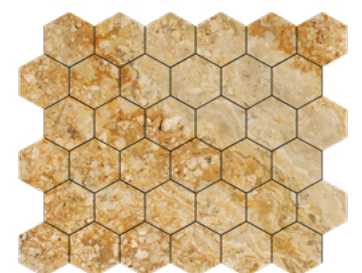

VALENCIA TRAVERTINE

*This collection will surely
lock in your gaze.*

*The harmony of the colors beige, gray
and gold come together with grace in
this choice you will surely not regret...*

•••

VALENCIA TRAVERTINE

Mosaic Tumbled
5/8"x5/8"

Mosaic
Tumbled
1"x1"

Brick Mosaic
Tumbled
1"x2"

Brick Mosaic
Split-faced
1"x2"

Mosaic
Tumbled
2"x2"

Brick Mosaic
Tumbled
2"x4"

HONED/TUMBLED/BRUSHED

AVAILABLE SIZES / THICKNESS / SHAPE

3"x6"x 3/8"

French Pattern Set

Brick Mosaic
Split-faced
2"x4"

Herringbone
Tumbled
1"x2"

3-pcs. Mini-Pattern Mosaic
(Non-Interlocking)
Tumbled

OPUS Mini-Pattern
(4 pcs.) Mosaic
(Interlocking) Tumbled

Micro-Pattern
(Mini-Versailles)
Tumbled

Hexagon Mosaic
Tumbled
2"x2"

VALENCIA TRAVERTINE

VALENCIA TRAVERTINE

VALENCIA TRAVERTINE

LEDGERS

Ledger-Panel (Z Split-Panel)
Split-faced
6"x 24"

Ledger-Panel
(Z Split-Panel) CORNER
Split-faced

MOLDINGS / TRIMS