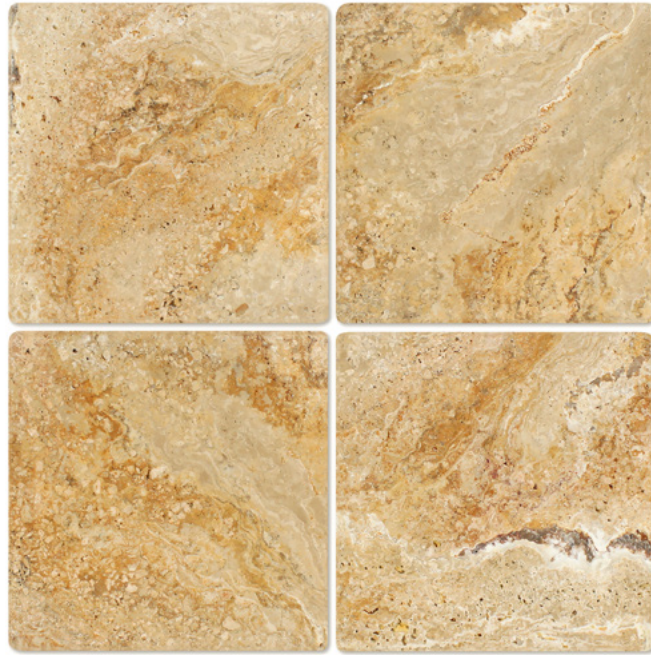

VALENCIA TRAVERTINE

*This collection will surely
lock in your gaze.*

*The harmony of the colors beige, gray
and gold come together with grace in
this choice you will surely not regret...*

•••

VALENCIA TRAVERTINE

HONED/TUMBLED/BRUSHED

MOSAICS

VALENCIA TRAVERTINE

AVAILABLE SIZES / THICKNESS / SHAPE

18"x18"x 1/2"

12"x12"x 3/8"

6"x6"x 3/8"

4"x4"x 3/8"

Mosaic Tumbled
5/8"x5/8"

Mosaic
Tumbled
1"x1"

Brick Mosaic
Tumbled
1"x2"

Brick Mosaic
Split-faced
1"x2"

Mosaic
Tumbled
2"x2"

Brick Mosaic
Tumbled
2"x4"

HONED/TUMBLED/BRUSHED

AVAILABLE SIZES / THICKNESS / SHAPE

Hexagon Mosaic
Tumbled
2"x2"

VALENCIA TRAVERTINE

VALENCIA TRAVERTINE

VALENCIA TRAVERTINE

LEDGERS

Ledger-Panel (Z Split-Panel)
Split-faced
6"x 24"

Ledger-Panel
(Z Split-Panel) CORNER
Split-faced

MOLDINGS / TRIMS