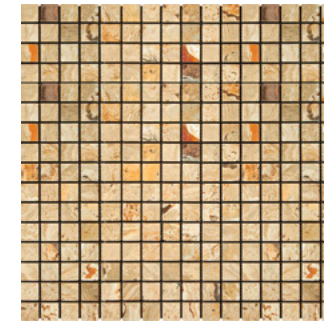

VALENCIA TRAVERTINE

*This collection will surely
lock in your gaze.*

*The harmony of the colors beige, gray
and gold come together with grace in
this choice you will surely not regret...*

•••

VALENCIA TRAVERTINE

HONED/TUMBLED/BRUSHED

MOSAICS

VALENCIA TRAVERTINE

AVAILABLE SIZES / THICKNESS / SHAPE

18"x18"x 1/2"

12"x12"x 3/8"

6"x6"x 3/8"

4"x4"x 3/8"

Mosaic Tumbled
5/8"x5/8"

Mosaic
Tumbled
1"x1"

Brick Mosaic
Tumbled
1"x2"

Brick Mosaic
Split-faced
1"x2"

Mosaic
Tumbled
2"x2"

Brick Mosaic
Tumbled
2"x4"

HONED/TUMBLED/BRUSHED

AVAILABLE SIZES / THICKNESS / SHAPE

3"x6"x 3/8"

French Pattern Set

Brick Mosaic
Split-faced
2"x4"

Herringbone
Tumbled
1"x2"

3-pcs. Mini-Pattern Mosaic
(Non-Interlocking)
Tumbled

OPUS Mini-Pattern
(4 pcs.) Mosaic
(Interlocking) Tumbled

Micro-Pattern
(Mini-Versailles)
Tumbled