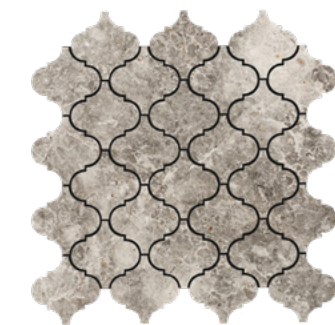

Mosaic  
Tumbled  
2"x2"

POLISHED / HONED / TUMBLED

AVAILABLE SIZES / THICKNESS / SHAPE

12"x24"x 1/2"

6"x12"x 3/8"

3"x6"x 3/8"

French Pattern Set

Brick Mosaic  
Polished - Honed  
2"x4"

Brick Mosaic  
Tumbled  
2"x4"

Basketweave Mosaic w/ White Dots  
Polished - Honed

Lantern  
(Arabesque / Moroccan / Baroque) 2"  
Polished / Honed

Hexagon Mosaic  
Polished - Honed  
2"x2"

Hexagon Mosaic  
Polished - Honed  
4"x4"