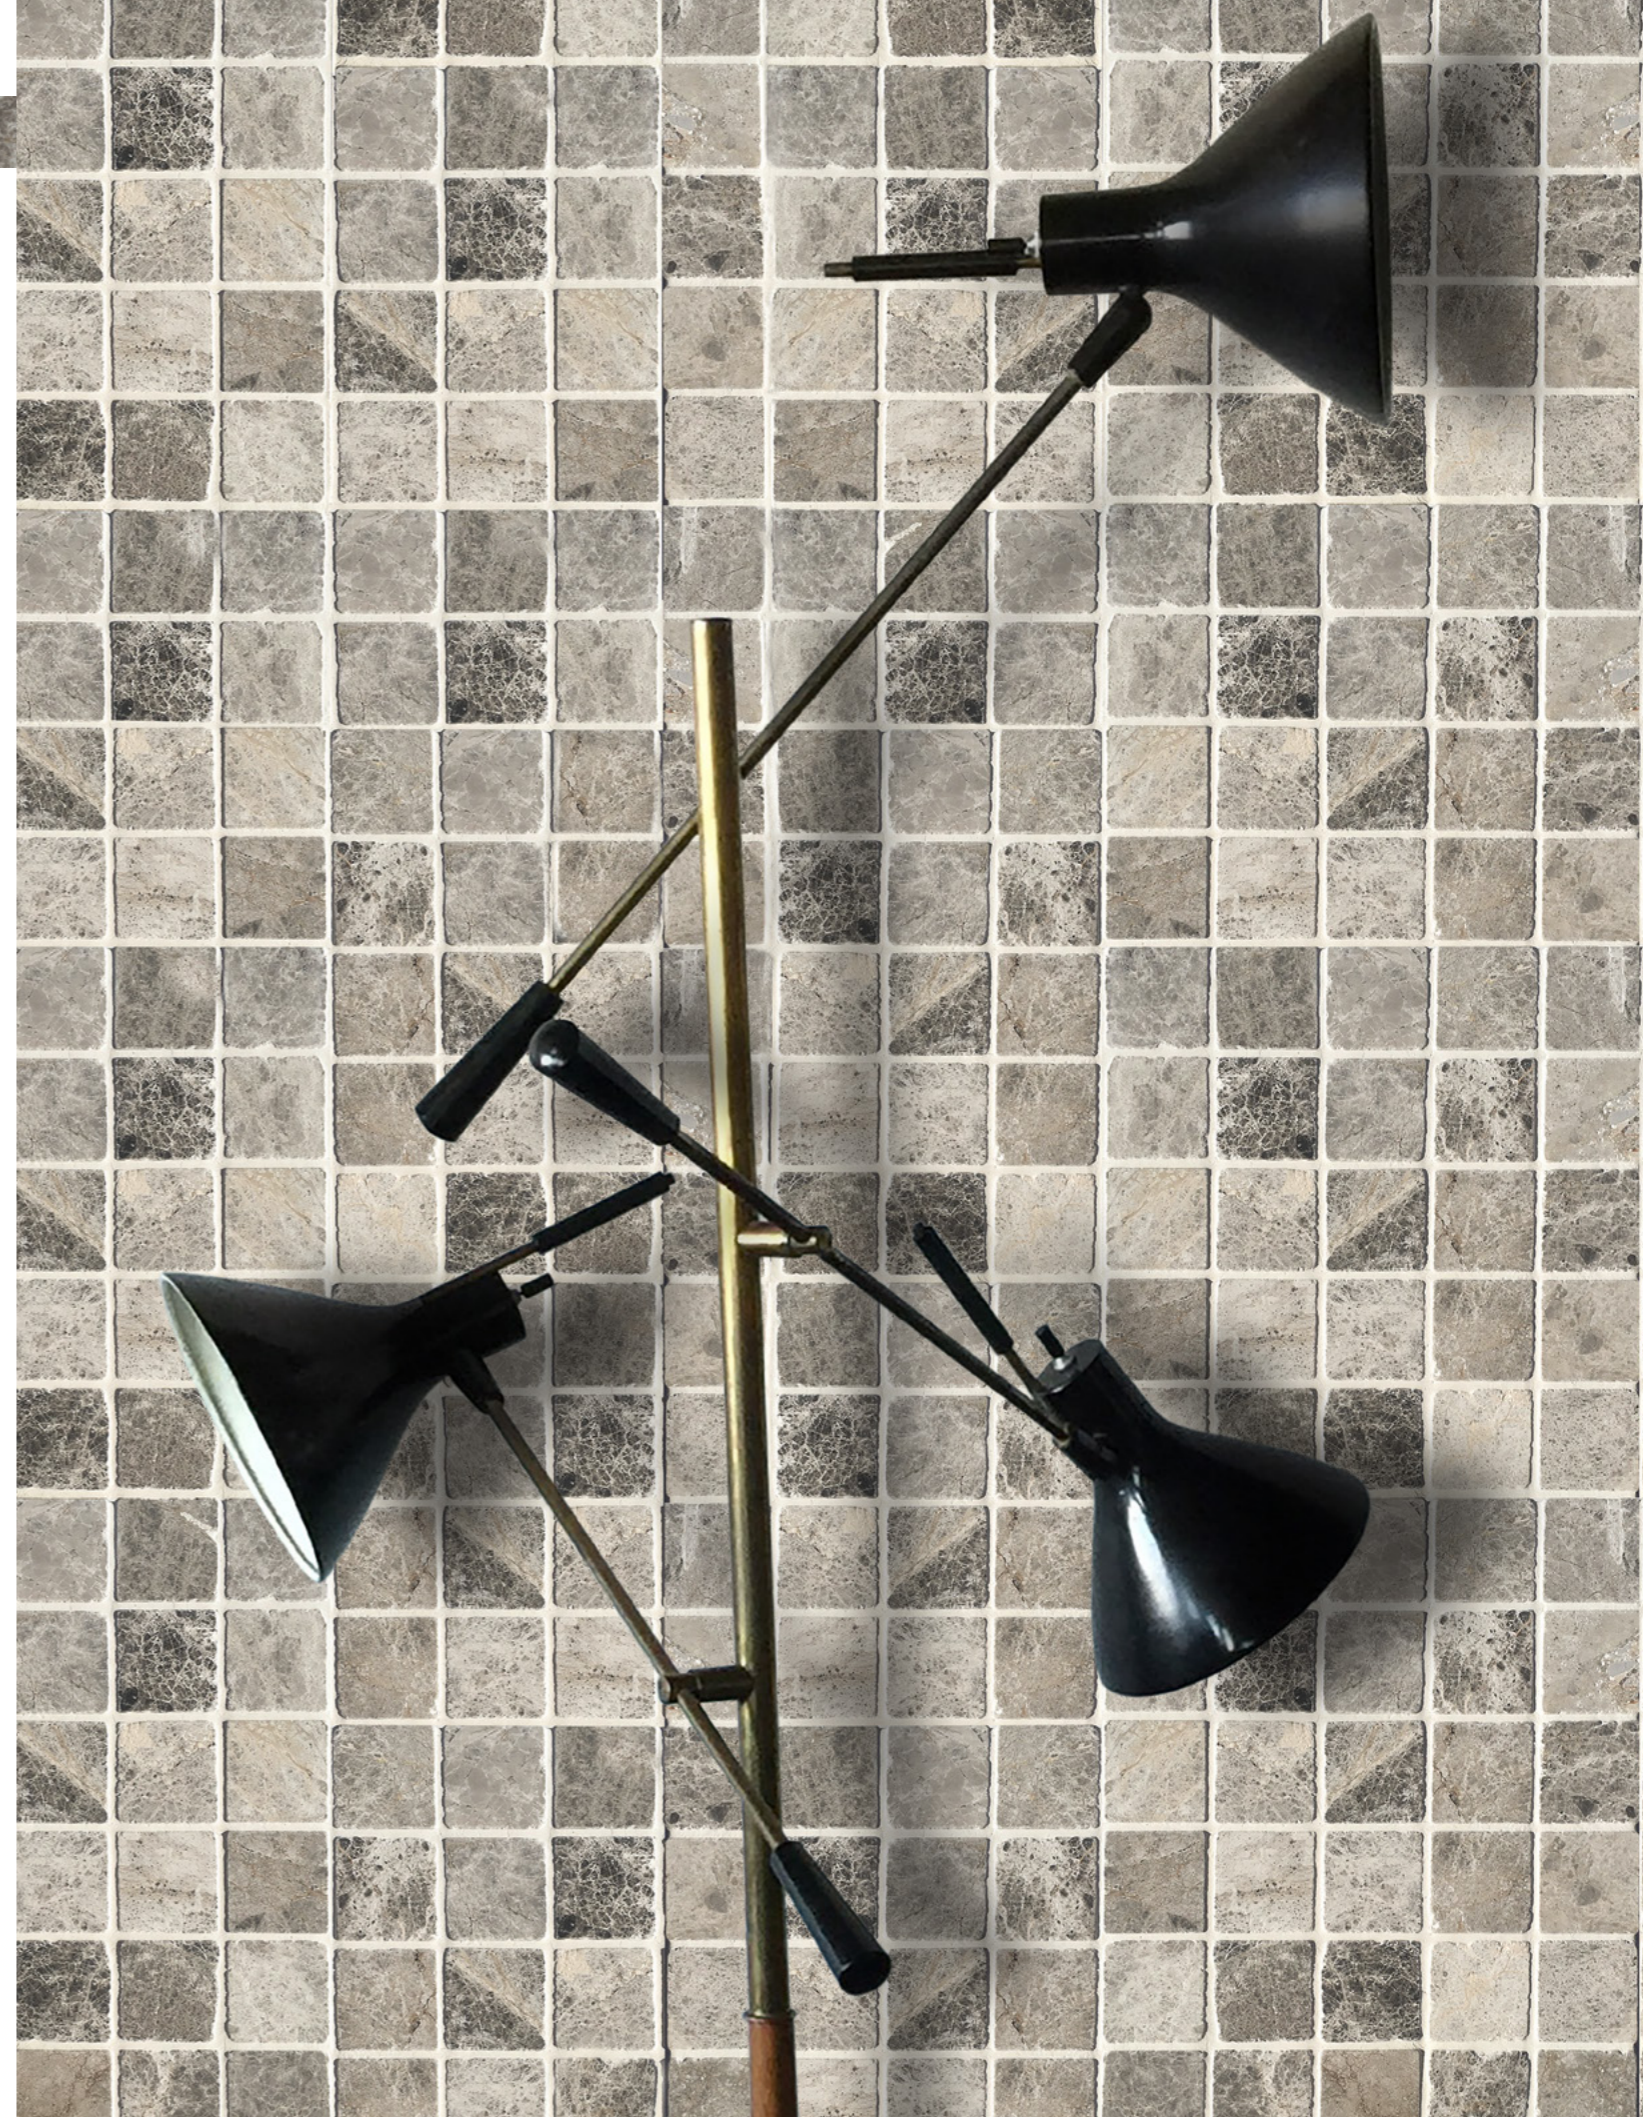

Pencil Liner  
Polished - Honed  
1/2" x 12"

Bullnose Liner  
Polished - Honed  
3/4" x 12"

OG-1 (Single-step Chair Rail Trim)  
Polished - Honed  
2" x 12"

Milano Molding  
Polished - Honed  
2" x 12"

Baseboard Trim  
Polished - Honed  
4 3/4" x 12" (3-4 Thick)

TUNDRA GRAY

Type	Color	Products	Usage Area
Marble	Gray	Field Tile	Floor/Wall
		French Pattern	Floor/Wall
		Mosaic	Floor/Wall
		Ledger	Wall
		Molding / Trims	Wall
		Shower / Bath Accessories	Wall