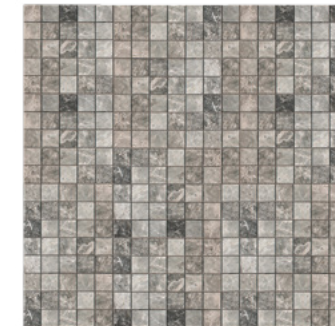

### TUNDRA GRAY MARBLE

*In this collection you will find the many grand and noble tones of gray. You will get a feel for the veins and colors as though you were watching the clouds race with each other and blend into one another... Each glance will be a discovery in itself...*

...

TUNDRA GRAY MARBLE

POLISHED/HONED/BRUSHED/TUMBLED

MOSAICS

TUNDRA GRAY MARBLE

AVAILABLE SIZES / THICKNESS / SHAPE

24"x24"x 1/2"

18"x18"x 1/2"

12"x12"x 1/2"

6"x6"x 3/8"

4"x4"x 3/8"

Mosaic  
Tumbled - Polished - Honed  
5/8"x5/8"

Mosaic  
Tumbled - Polished - Honed  
1"x1"

Brick Mosaic  
Polished - Honed  
1"x2"

Brick Mosaic  
Tumbled  
1"x2"

Mosaic  
Polished - Honed  
2"x2"