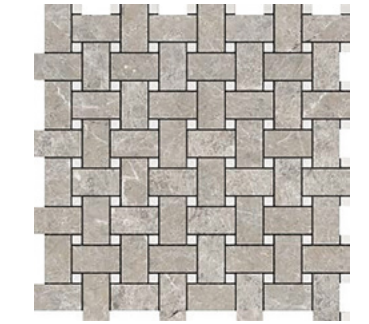

Mosaic  
Tumbled  
2"x2"

POLISHED / HONED / TUMBLED

AVAILABLE SIZES / THICKNESS / SHAPE

12"x24"x 1/2"

6"x12"x 3/8"

3"x6"x 3/8"

French Pattern Set

Brick Mosaic  
Polished - Honed  
2"x4"

Brick Mosaic  
Tumbled  
2"x4"

Basketweave Mosaic w/ White Dots  
Polished - Honed

Lantern  
(Arabesque / Moroccan / Baroque) 2"  
Polished / Honed

Hexagon Mosaic  
Polished - Honed  
2"x2"

Hexagon Mosaic  
Polished - Honed  
4"x4"