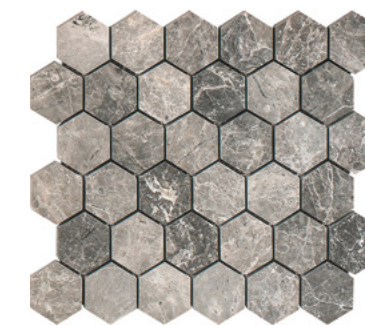

Mosaic  
Tumbled  
2"x2"

POLISHED / HONED / TUMBLED

AVAILABLE SIZES / THICKNESS / SHAPE

12"x24"x 1/2"

6"x12"x 3/8"

3"x6"x 3/8"

French Pattern Set

Brick Mosaic  
Polished - Honed  
2"x4"

Brick Mosaic  
Tumbled  
2"x4"

Basketweave Mosaic w/ White Dots  
Polished - Honed

Lantern  
(Arabesque / Moroccan / Baroque) 2"  
Polished / Honed

Hexagon Mosaic  
Polished - Honed  
2"x2"

Hexagon Mosaic  
Polished - Honed  
4"x4"