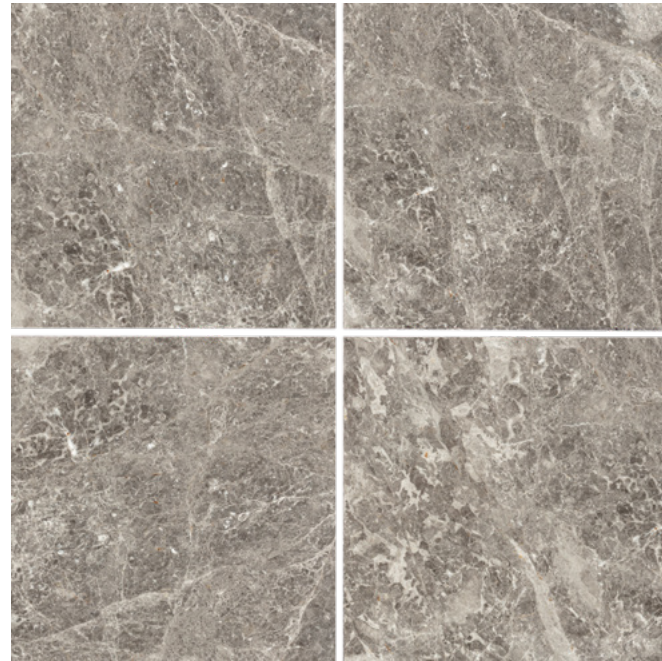

### TUNDRA GRAY MARBLE

*In this collection you will find the many grand and noble tones of gray. You will get a feel for the veins and colors as though you were watching the clouds race with each other and blend into one another... Each glance will be a discovery in itself...*

...

TUNDRA GRAY MARBLE

POLISHED/HONED/BRUSHED/TUMBLED

MOSAICS

TUNDRA GRAY MARBLE

AVAILABLE SIZES / THICKNESS / SHAPE

24"x24"x 1/2"

18"x18"x 1/2"

TUNDRA GRAY

Type	Color	Products	Usage Area
Marble	Gray	Field Tile	Floor/Wall
		French Pattern	Floor/Wall
		Mosaic	Floor/Wall
		Ledger	Wall
		Molding / Trims	Wall
		Shower / Bath Accessories	Wall