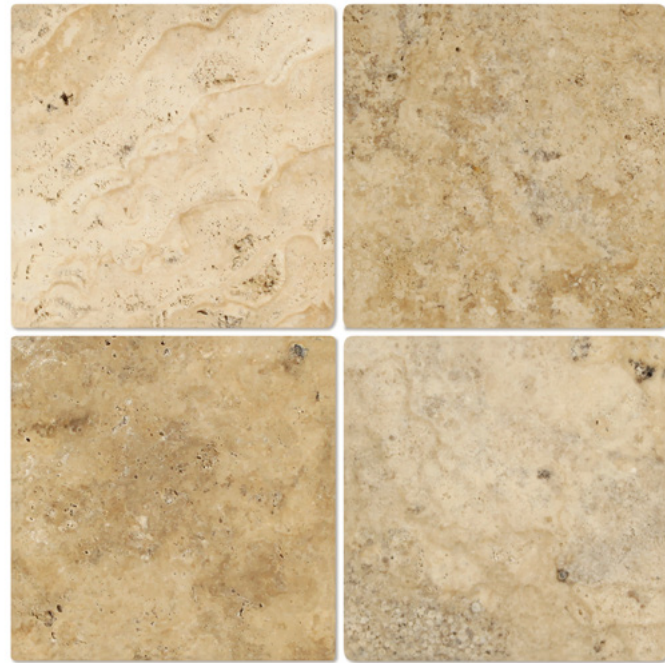

AVAILABLE SIZES / THICKNESS / SHAPE

HONED/TUMBLED/BRUSHED