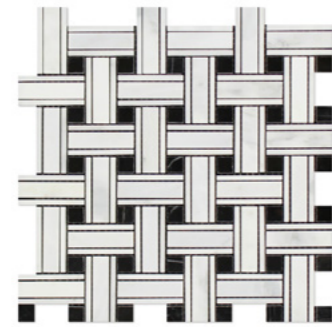

Triple-Weave
(w/ Black / Blue-Gray)
Polished / Honed