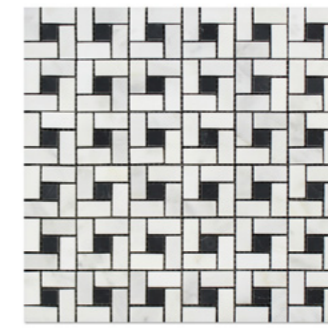

Basketweave Mosaic  
w/ Black Dots  
Polished / Honed

Basketweave Mosaic  
w/ Black Dots (LARGE)  
Polished / Honed

Basketweave Mosaic  
w/ Blue-Gray Dots  
Polished / Honed

Octagon Mosaic  
w/ Blue-Gray Dots  
Polished / Honed

Diamond / Rhomboid Mosaic  
Polished / Honed  
1"x2"

Octave Pattern  
w/ Black (Long Octagon)  
Polished / Honed

Octave Pattern  
w/ Blue-Gray (Long Octagon)  
Polished / Honed

Stanza Mosaic  
w/ Black Dots  
Polished / Honed