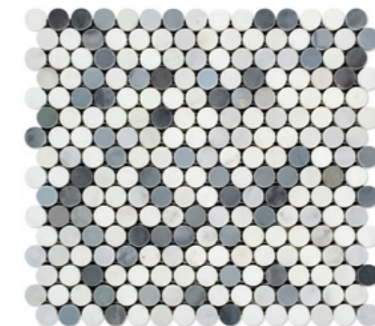

Penny-Round Mosaic  
(Single Color: Oriental White)  
Polished / Honed

Herringbone Mosaic  
Polished / Honed  
1"x3"

Herringbone Mosaic  
Polished / Honed  
1"x4"

Octagon Mosaic  
w/ Black Dots  
Polished / Honed

Penny-Round Mosaic  
(Oriental White + Thassos + Black)  
Polished / Honed

Penny-Round Mosaic  
(Oriental White + Thassos + Blue)  
Polished / Honed

Bubbles  
Polished / Honed

Manhattan  
(Random-Strip) Mosaic  
Polished / Honed

Bamboo Sticks  
(Single-Color: Oriental White)  
Mosaic Polished / Honed

Chevron (MINI)  
Polished / Honed

Wave Border w/ Black Dots  
Polished / Honed  
3 7/8"x12"

Wave Border CORNER (Black)  
Polished / Honed