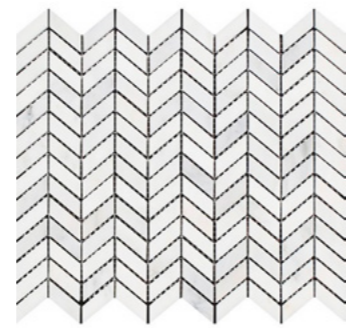

Penny-Round Mosaic  
(Oriental White + Thassos + Black)  
Polished / Honed

Penny-Round Mosaic  
(Oriental White + Thassos + Blue)  
Polished / Honed

Bubbles  
Polished / Honed

Manhattan  
(Random-Strip) Mosaic  
Polished / Honed

Bamboo Sticks  
(Single-Color: Oriental White)  
Mosaic Polished / Honed

Chevron (MINI)  
Polished / Honed

Wave Border w/ Black Dots  
Polished / Honed  
3 7/8"x12"

Wave Border CORNER (Black)  
Polished / Honed

Wave Border w/ Blue-Gray Dots  
Polished / Honed  
3 7/8"x12"

Chevron - LARGE  
(Single Color: Oriental White)  
Polished / Honed

Chevron - LARGE  
(Oriental White + Black (Thin Strips))  
Polished / Honed