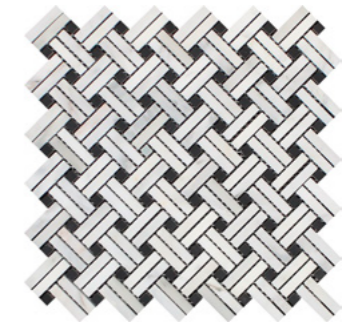

Pinwheel (Mini) Mosaic  
w/ Black Dots  
Polished / Honed

Pinwheel (Mini) Mosaic  
w/ Blue-Gray Dots  
Polished / Honed

Basketweave Mosaic  
w/ Blue-Gray Dots (LARGE)  
Polished / Honed

Triple-Weave  
(w/ Black / Blue-Gray)  
Polished / Honed

Diamond / Rhomboid Mosaic  
Polished / Honed  
1"x2"

Octave Pattern  
w/ Black (Long Octagon)  
Polished / Honed

Octave Pattern  
w/ Blue-Gray (Long Octagon)  
Polished / Honed

Stanza Mosaic  
w/ Black Dots  
Polished / Honed