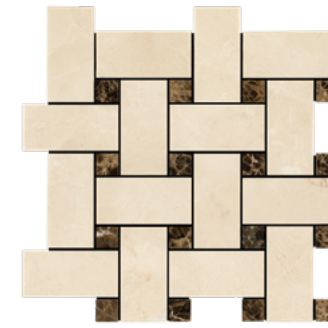

Large Basketweave w/ Emp. Dark
Polished / Honed
2"x4"+1"x1"