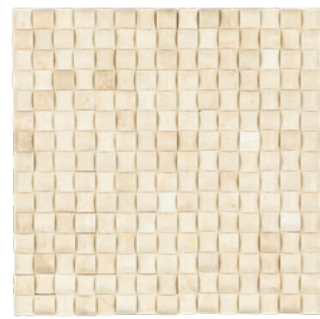

Pattern Mini Versailles Polished / Honed 1"x1"+2"x1"+2"x2"+3"x2"

Penny Round Polished / Honed 3/4"

Penny Round w/ Emp. Dark and Emp. Light Polished / Honed 3/4"

Square (Noble + Emp. Dark + Emp. Light) Polished 1"x 1"

Square (Noble + Emp. Dark + Emp. Light) Polished 2"x 2"

Stanza BasketWeave w/ Emp. Dark Polished / Honed 3/8"x 9/16"+ 3/8"x 3/8"

Raindrop (Fan) Polished / Honed 1"

Small Bread Polished / Honed 3/4"x 3/4"