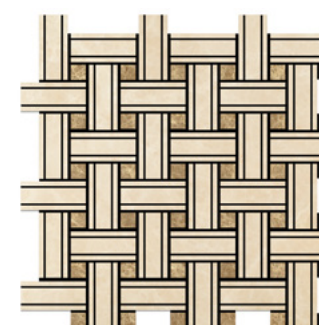

Lantern  
Polished / Honed  
2"

Florida Flower w/ Emp. Dark  
Polished / Honed  
14/5"x14/5"+7/10"x13/10"+1/2"

Herringbone Mini  
Polished / Honed  
5/8"x1 1/4"

Herringbone  
Polished / Honed  
1"x2"

Triple View w/ Emp. Light  
Polished / Honed  
1"x1"+1"x4"+1/2"x4"

Triple View w/ Emp. Dark and Emp.  
Light Polished / Honed  
1"x1"+1"x4"+1/2"x4"

Lattice (Noble + Emp. Dark)  
Polished / Honed

Herringbone  
Polished / Honed  
1"x3"

Herringbone  
Polished / Honed  
1"x4"