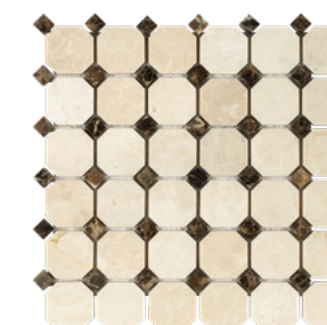

Octagon w/ Emp. Dark
Polished / Honed
2"x2"+3/5"x3/5"