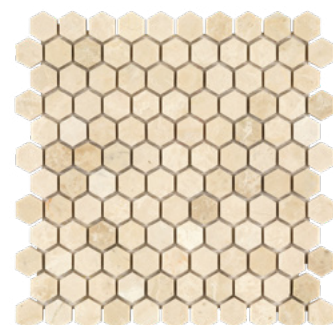

Triple View w/ Emp. Dark and Emp.  
Light Polished / Honed  
1"x1"+1"x4"+1/2"x4"

Lattice (Noble + Emp. Dark)  
Polished / Honed

Herringbone  
Polished / Honed  
1"x3"

Herringbone  
Polished / Honed  
1"x4"