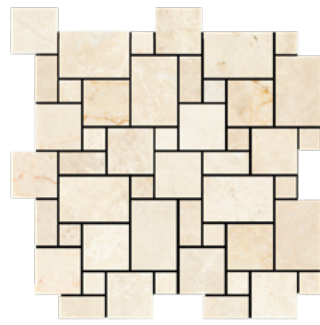

Octave w/ Emp. Dark Polished / Honed 2"x 4"+3/5"x 3/5"

Palladian Tumbled

Pattern Opus Polished / Honed 2"x2"+4"x2"+4"x4"+4"x6"

Square Mosaic Polished / Honed 2"x 2"

Square Mosaic Tumbled 2"x 2"

Square (Noble + Emp. Dark + Emp. Light) Polished 5/8"x 5/8"