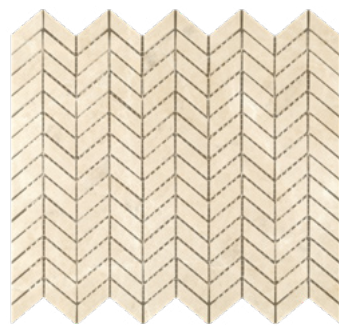

Basketweave (Noble + Emp. Dark  
Dots) Polished / Honed  
1"x2"+3/8"x3/8"

Large Basketweave w/ Emp. Dark  
Polished / Honed  
2"x4"+1"x1"

Berlinetta w/ Emp. Dark  
Polished / Honed

Mini Brick  
Polished / Honed  
5/8"x1 1/4"

Mini Brick  
Tumbled  
5/8"x1 1/4"

Brick  
Polished / Honed  
1"x2"

Brick  
Split Face  
1"x2"

Brick  
Tumbled  
1"x2"

Brick  
Polished / Honed  
2"x4"

Brick  
Split Face  
2"x4"

NOBLE WHITE CREAM

NOBLE WHITE CREAM

Brick (Deep Bevelled)  
Polished / Honed  
2"x4"

Chevron (MINI)  
Polished / Honed  
5/8"x2"

Chevron Large  
Polished / Honed  
1"x4"

Hexagon  
Tumbled  
1"

Hexagon  
Polished / Honed / Tumbled  
2"

Hexagon  
Polished / Honed  
3"