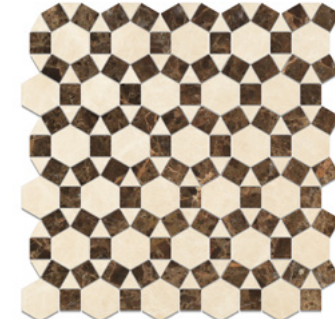

Sunflower w/ Emp. Dark Polished / Honed 1"+ 3/5"x 3/5"+ 1/2"x 1/2"