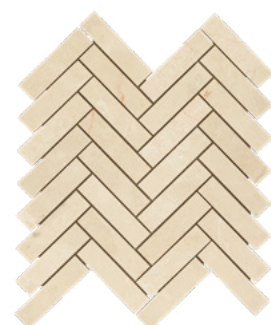

Lantern  
Polished / Honed  
2"

Florida Flower w/ Emp. Dark  
Polished / Honed  
14/5"x14/5"+7/10"x13/10"+1/2"

Herringbone Mini  
Polished / Honed  
5/8"x1 1/4"

Herringbone  
Polished / Honed  
1"x2"

Triple View w/ Emp. Light  
Polished / Honed  
1"x1"+1"x4"+1/2"x4"

Triple View w/ Emp. Dark and Emp.  
Light Polished / Honed  
1"x1"+1"x4"+1/2"x4"

Lattice (Noble + Emp. Dark)  
Polished / Honed

Herringbone  
Polished / Honed  
1"x3"

Herringbone  
Polished / Honed  
1"x4"