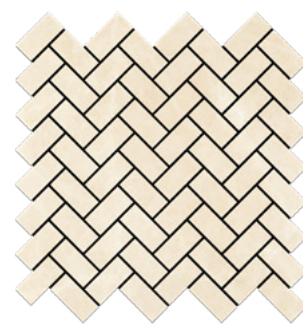

Brick (Deep Bevelled)  
Polished / Honed  
2"x4"

Chevron (MINI)  
Polished / Honed  
5/8"x2"

Chevron Large  
Polished / Honed  
1"x4"

Hexagon  
Tumbled  
1"

Hexagon  
Polished / Honed / Tumbled  
2"

Hexagon  
Polished / Honed  
3"

Chevron Large w/ Emp. Dark  
Polished / Honed  
1"x4"

Diamond Rhomboid  
Polished / Honed  
1 1/4"x2"

Diamond (Deep Bevelled)  
Polished / Honed  
3"x6"

Hexagon  
Polished / Honed  
5"

Hexagon Combination w/ Emp.  
Dark Polished / Honed  
5"

Lantern  
Polished / Honed  
2"

Florida Flower w/ Emp. Dark  
Polished / Honed  
14/5"x14/5"+7/10"x13/10"+1/2"

Herringbone Mini  
Polished / Honed  
5/8"x1 1/4"

Herringbone  
Polished / Honed  
1"x2"

Triple View w/ Emp. Light  
Polished / Honed  
1"x1"+1"x4"+1/2"x4"