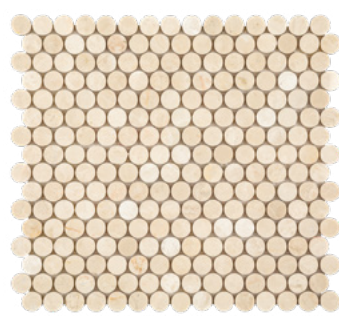

Penny Round Polished / Honed 3/4"