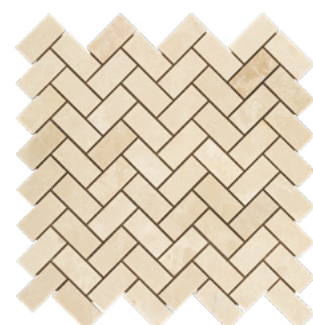

Brick (Deep Bevelled)  
Polished / Honed  
2"x4"

Chevron (MINI)  
Polished / Honed  
5/8"x2"

Chevron Large  
Polished / Honed  
1"x4"

Hexagon  
Tumbled  
1"

Hexagon  
Polished / Honed / Tumbled  
2"

Hexagon  
Polished / Honed  
3"

Chevron Large w/ Emp. Dark  
Polished / Honed  
1"x4"

Diamond Rhomboid  
Polished / Honed  
1 1/4"x2"

Diamond (Deep Bevelled)  
Polished / Honed  
3"x6"

Hexagon  
Polished / Honed  
5"

Hexagon Combination w/ Emp.  
Dark Polished / Honed  
5"

Lantern  
Polished / Honed  
2"

Florida Flower w/ Emp. Dark  
Polished / Honed  
14/5"x14/5"+7/10"x13/10"+1/2"

Herringbone Mini  
Polished / Honed  
5/8"x1 1/4"

Herringbone  
Polished / Honed  
1"x2"

Triple View w/ Emp. Light  
Polished / Honed  
1"x1"+1"x4"+1/2"x4"