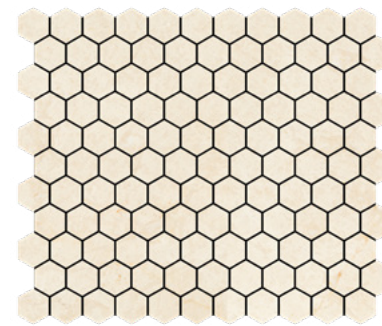

Mini Brick  
Tumbled  
5/8"x1 1/4"

Brick  
Polished / Honed  
1"x2"

Brick  
Split Face  
1"x2"

Brick  
Tumbled  
1"x2"

Brick  
Polished / Honed  
2"x4"

Brick  
Split Face  
2"x4"

NOBLE WHITE CREAM

NOBLE WHITE CREAM

Brick (Deep Bevelled)  
Polished / Honed  
2"x4"

Chevron (MINI)  
Polished / Honed  
5/8"x2"

Chevron Large  
Polished / Honed  
1"x4"

Hexagon  
Tumbled  
1"

Hexagon  
Polished / Honed / Tumbled  
2"

Hexagon  
Polished / Honed  
3"