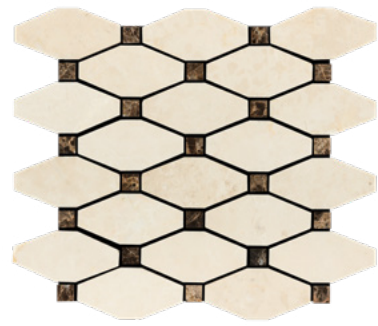

Triple View w/ Emp. Dark and Emp.  
Light Polished / Honed  
1"x1"+1"x4"+1/2"x4"

Lattice (Noble + Emp. Dark)  
Polished / Honed

Herringbone  
Polished / Honed  
1"x3"

Herringbone  
Polished / Honed  
1"x4"

Hexagon  
Polished / Honed  
1"

Manhattan  
Polished / Honed  
1" 1/2"x6"+3/4"x6"+3/5"x6"

Mini Pinwheel w/ Emp. Dark  
Polished / Honed  
1 1/4" x 5/8" + 1/3" x 1/3"

Octagon w/ Emp. Dark  
Polished / Honed  
2"x2"+3/5"x3/5"