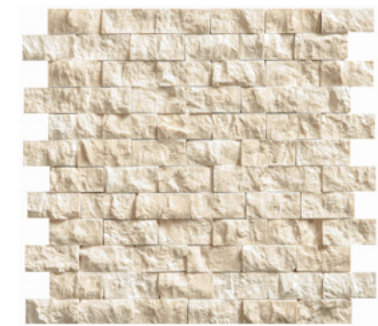

Brick
Split Face
1"x2"