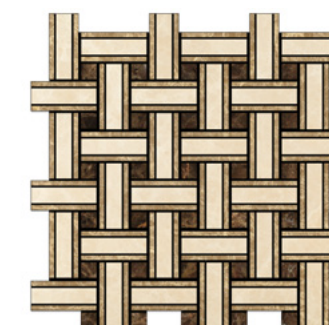

Lantern  
Polished / Honed  
2"

Florida Flower w/ Emp. Dark  
Polished / Honed  
14/5"x14/5"+7/10"x13/10"+1/2"

Herringbone Mini  
Polished / Honed  
5/8"x1 1/4"

Herringbone  
Polished / Honed  
1"x2"

Triple View w/ Emp. Light  
Polished / Honed  
1"x1"+1"x4"+1/2"x4"

Triple View w/ Emp. Dark and Emp.  
Light Polished / Honed  
1"x1"+1"x4"+1/2"x4"

Lattice (Noble + Emp. Dark)  
Polished / Honed

Herringbone  
Polished / Honed  
1"x3"

Herringbone  
Polished / Honed  
1"x4"