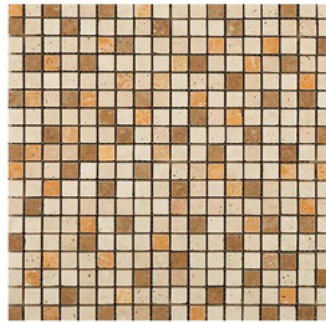

MIXED  
TRAVERTINE

**MIXED "IVORY NOCE GOLD" TRAVERTINE**

*Just as the best drinks are concocted from  
the perfect mixtures.  
Just as one note has no meaning on its own.  
Just as a blend of many notes can come  
about the most beautiful melodies.  
Such is this exquisite collection. Brought  
about through the perfect harmony of  
cream, brown and gold...*

•••

MIXED TRAVERTINE

MOSAICS

MOSAICS

MIXED TRAVERTINE

Mosaic  
Tumbled  
5/8" x 5/8"

Mosaic  
Tumbled  
1" x 1"

Mosaic  
Split Face  
1" x 1"

Diamond / Rhomboid Mosaic  
Tumbled  
2" x 4"

Deep-Beveled Diamond Mosaic  
Honed  
3" x 6"

3-pcs. Mini-Pattern Mosaic (Non-Interlocking)  
Tumbled

Mosaic  
Split Face (Hi-Low)  
1" x 1"

Brick Mosaic  
Tumbled  
1" x 2"

Brick Mosaic  
Split Face  
2" x 4"

Random Strip Mosaic  
Tumbled

Type	Color	Products	Usage Area
Travertine	Beige / Brown / Yellow	Mosaic	Floor/Wall

MIXED TRAVERTINE

MIXED TRAVERTINE