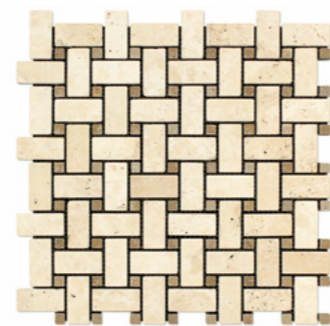

Brick Mosaic
Filled & Honed
2"x4"

Herringbone Mosaic
Tumbled
1"x2"

Single-Strip Mosaic
Tumbled
5/8"x2"

Triple-Strip (Medici) Mosaic
Tumbled
5/8"x2"

Deep-Beveled Brick Mosaic Honed
2"x4"

Brick Mosaic
Split-faced
2"x4"

Brick Mosaic
CNC-Arched (Round-face / Wavy)
2"x4"

Octagon Mosaic
w/ Noce Dots
Tumbled

Pinwheel (Large) Mosaic w/ Noce
Dots Tumbled
1"x2"

Pinwheel (Mini) Mosaic w/ Noce
Dots Tumbled
5/8"x11/4"

Diamond / Rhomboid Mosaic
Tumbled
2"x4"

Deep-Beveled Diamond Mosaic
Honed
3"x6"

Basketweave Mosaic
w/ Noce Dots
Tumbled

Flat Pebble / Paledian
(Random Broken) Mosaic
Tumbled

Random Strip
Mosaic Honed

Random Strip Mosaic Tumbled

3-pcs. Mini-Pattern Mosaic
(Non-Interlocking)
Tumbled

OPUS Mini-Pattern
(4 pcs.) Mosaic (Interlocking)
Tumbled

Micro-Pattern
(Mini-Versailles)
Tumbled

Random-Strip Mosaic - (No Grout)
Polished & Split-faced (Mix)
3/8" x Free-Length

Ledger-Panel ("Z" Split-Panel)
Split-faced
7"x 20"