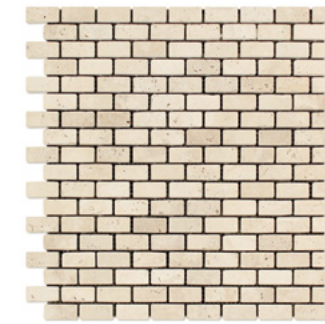

6"x6"x3/8"

4"x4"x3/8"

POLISHED / HONED / TUMBLED

AVAILABLE SIZES / THICKNESS / SHAPE

12"x24"x1/2"

6"x12"x3/8"

3"x6"x3/8"

French Pattern Set

Mosaic
Tumbled
5/8"x5/8"

Mini-Brick Mosaic
Tumbled
5/8"x1 1/4"

Mosaic
Tumbled
1"x1"

Mosaic
Filled & Honed
1"x1"

Mosaic
Split-faced
1"x1"

Mosaic
Split-faced (Hi-Low)
1"x1"

Brick Mosaic
Tumbled
1"x2"

Brick Mosaic
Filled & Honed
1"x2"