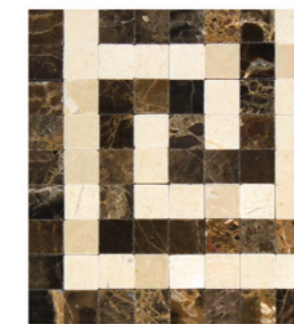

Wave Border (Emp. Dark + C. Marfil)
Polished
3 7/8"x12"

Greek Key Border
CORNER (Emp. Dark + C. Marfil)
Polished