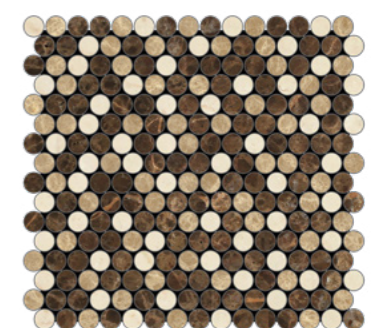

Stanza Mosaic  
w/C. Marfil Dots  
Polished

Hexagon Mosaic  
Tumbled  
2"x2"

Mini-Brick Mosaic  
Polished  
5/8"x11/4"

Mini-Brick Mosaic  
Tumbled  
5/8"x11/4"

3-D Small-Bread Mosaic  
Polished

Penny-Round Mosaic  
Polished