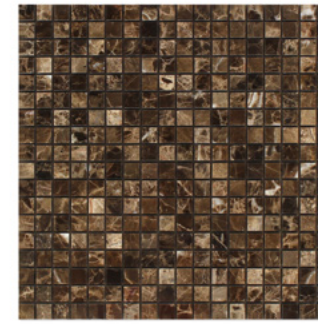

...

EMPERADOR DARK MARBLE

POLISHED / TUMBLED

MOSAICS

EMPERADOR DARK MARBLE

AVAILABLE SIZES / THICKNESS / SHAPE

18"x18"x1/2"

12"x12"x1/2"

6"x6"x3/8"

4"x4"x3/8"

Mosaic Polished 5/8"x5/8"

Mosaic Tumbled 5/8"x5/8"

Mosaic (C.Marfil + Emp. Light + Emp. Dark) Polished 5/8"x5/8"

Mosaic Polished 1"x1"

Mosaic Tumbled 1"x1"

Mosaic (C.Marfil + Emp. Light + Emp. Dark) Polished 1"x1"