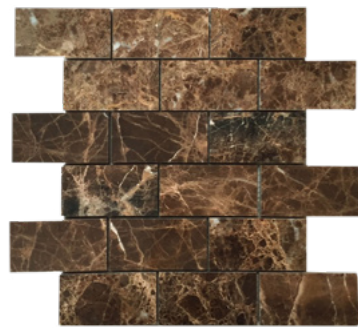

Brick Mosaic Split-faced 1"x2"

Mosaic Polished 2"x2"

Mosaic Tumbled 2"x2"

Mosaic (C.Marfil + Emp. Light + Emp. Dark) Polished 2"x2"

EMPERADOR DARK

EMPERADOR DARK

Straight-Edged Brick Mosaic  
Polished  
2"x4"