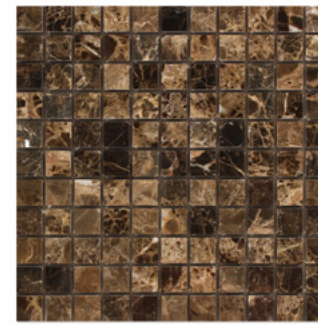

6"x6"x3/8"

4"x4"x3/8"

Mosaic Polished 5/8"x5/8"

Mosaic Tumbled 5/8"x5/8"

Mosaic (C.Marfil + Emp. Light + Emp. Dark) Polished 5/8"x5/8"

Mosaic Polished 1"x1"

Mosaic Tumbled 1"x1"

Mosaic (C.Marfil + Emp. Light + Emp. Dark) Polished 1"x1"

POLISHED / TUMBLED

AVAILABLE SIZES / THICKNESS / SHAPE

12"x24"x1/2"

6"x12"x3/8"

3"x6"x3/8"

Slab Random x 3/4"  
Slab Random x 1 1/4"

Brick Mosaic Polished 1"x2"

Brick Mosaic Tumbled 1"x2"