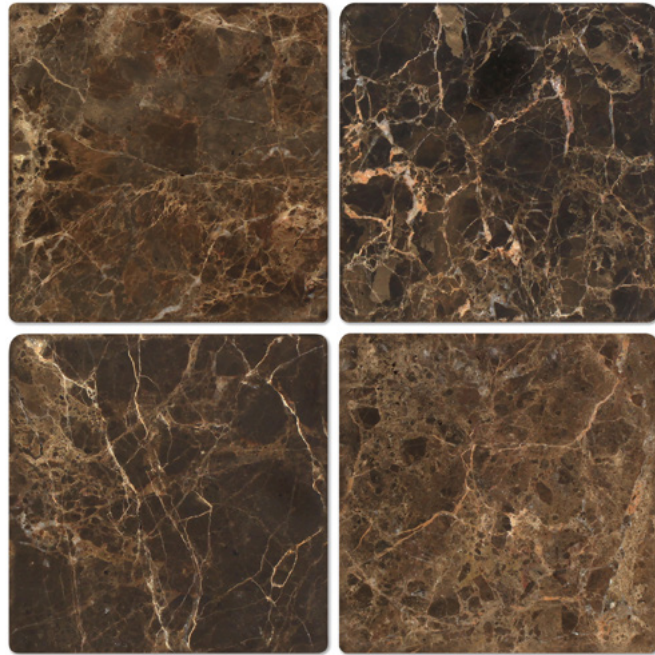

EMPERADOR DARK MARBLE

POLISHED / TUMBLED

MOSAICS

EMPERADOR DARK MARBLE

AVAILABLE SIZES / THICKNESS / SHAPE