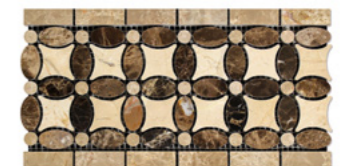

Florida Flower Border
(C. Marfil + Emp. Light + Emp. Dark)
Polished 5 3/4"x11 1/4"