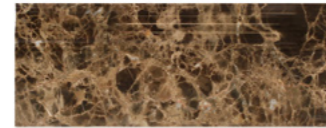

Florida Flower Border CORNER  
(C. Marfil + Emp. Light + Emp. Dark)  
Polished

EMPERADOR DARK

EMPERADOR DARK

EMPERADOR DARK MARBLE

MOLDINGS / TRIMS

Pencil Liner  
Polished  
1/2"x12"

Bullnose Liner  
Polished  
3/4"x12"

OG-1 (Single-step Chair Rail Trim)  
Polished  
2"x12"

Crown (Mercer) Molding  
Polished  
2"x12"

Baseboard Trim  
Polished  
4" 3/4"x12"

Quarter-Round Trim  
Polished  
1"x12"

Type	Color	Products	Usage Area
Marble	Dark Brown	Slab	Floor/Wall/ Counter Top
		Field Tile	Floor/Wall
		Mosaic	Floor/Wall
		Border	Floor/Wall
		Molding / Trims	Wall
		Shower / Bath Accessories	Wall