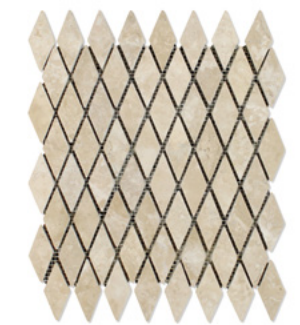

4"x4"x3/8"

HONED / TUMBLED

AVAILABLE SIZES / THICKNESS / SHAPE

12"x24"x3/8"

3"x6"x3/8"

Mosaic - Cross Cut  
Tumbled  
5/8"x5/8"

Mosaic - Cross Cut  
Tumbled  
1"x1"

Brick Mosaic - Cross Cut  
Tumbled  
1"x2"

Mosaic - Cross Cut  
Tumbled  
2"x2"

Brick Mosaic - Cross Cut  
Tumbled  
2"x4"

Diamond / Rhomboid Mosaic - Cross  
Cut Tumbled  
1"x2"

Herringbone Mosaic - Cross Cut  
Tumbled  
1"x2"

Mini-Versailles  
Mosaic - Cross Cut  
Tumbled

OPUS Mini-Pattern  
Mosaic - Cross Cut  
Tumbled

Random-Strip Mosaic - (No Grout) -  
Cross Cut Polished / Split-faced  
3/8"x Free-Length

DURANGO CREAM TRAVERTINE

DURANGO CREAM TRAVERTINE

DURANGO CREAM TRAVERTINE