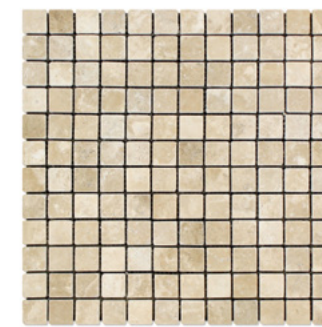

4"x4"x3/8"

HONED / TUMBLED

AVAILABLE SIZES / THICKNESS / SHAPE

12"x24"x3/8"

3"x6"x3/8"

Mosaic - Cross Cut  
Tumbled  
5/8"x5/8"

Mosaic - Cross Cut  
Tumbled  
1"x1"

Brick Mosaic - Cross Cut  
Tumbled  
1"x2"

Mosaic - Cross Cut  
Tumbled  
2"x2"

Brick Mosaic - Cross Cut  
Tumbled  
2"x4"

Diamond / Rhomboid Mosaic - Cross  
Cut Tumbled  
1"x2"

Herringbone Mosaic - Cross Cut  
Tumbled  
1"x2"

Mini-Versailles  
Mosaic - Cross Cut  
Tumbled

OPUS Mini-Pattern  
Mosaic - Cross Cut  
Tumbled

Random-Strip Mosaic - (No Grout) -  
Cross Cut Polished / Split-faced  
3/8"x Free-Length

DURANGO CREAM TRAVERTINE

DURANGO CREAM TRAVERTINE

DURANGO CREAM TRAVERTINE