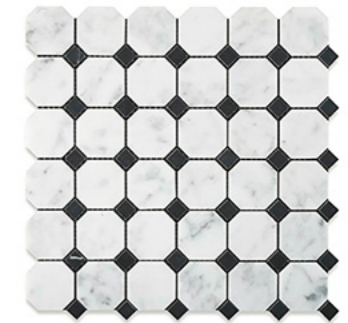

CARRARA WHITE MARBLE

MOSAICS

MOSAICS

CARRARA WHITE MARBLE

Hexagon Mosaic
Polished / Honed
3"

Hexagon Mosaic
Polished / Honed
5"

Hexagon Combination Mosaic
w/Black Polished / Honed
5"

FAN (Raindrop) Mosaic
Polished / Honed

Herringbone (Mini) Mosaic
Polished / Honed
5/8"x11/4"

Herringbone Mosaic
Polished / Honed
1"x2"

Hexagon Combination Mosaic
w/Blue-Gray Polished / Honed
5"

Mini-Brick Mosaic
Polished / Honed
5/8"x11/4"

Basketweave Mosaic
w/ Black Dots
Polished / Honed

Herringbone Mosaic
Polished / Honed
1"x3"

Herringbone Mosaic
Polished / Honed
1"x4"

Octagon Mosaic
w/ Black Dots
Polished / Honed

Basketweave Mosaic
w/ Black Dots (LARGE)
Polished / Honed

Basketweave Mosaic
w/ Blue-Gray Dots
Polished / Honed