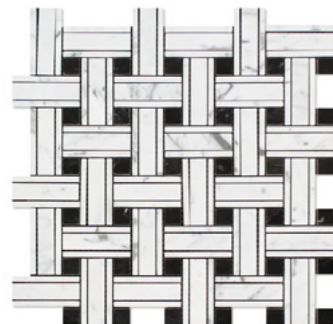

Basketweave Mosaic
w/ Blue-Gray Dots (LARGE)
Polished / Honed

Octagon Mosaic
w/ Blue-Gray Dots
Polished / Honed

Pinwheel (Mini) Mosaic
w/ Black Dots
Polished / Honed

Pinwheel (Mini) Mosaic
w/ Blue-Gray Dots
Polished / Honed

Triple-Weave
(w/ Black)
Polished / Honed

Triple-Weave
(Blue-Gray)
Polished / Honed

Diamond / Rhomboid Mosaic
Polished / Honed
1"x2"

Octave Pattern
w/ Black (Long Octagon)
Polished / Honed

Octave Pattern
w/ Blue-Gray (Long Octagon)
Polished / Honed