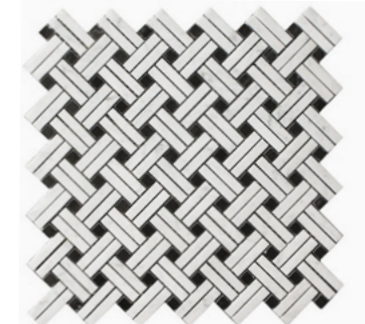

Triple-Weave
(w/ Black)
Polished / Honed

Triple-Weave
(Blue-Gray)
Polished / Honed

Diamond / Rhomboid Mosaic
Polished / Honed
1"x2"

Octave Pattern
w/ Black (Long Octagon)
Polished / Honed

Octave Pattern
w/ Blue-Gray (Long Octagon)
Polished / Honed