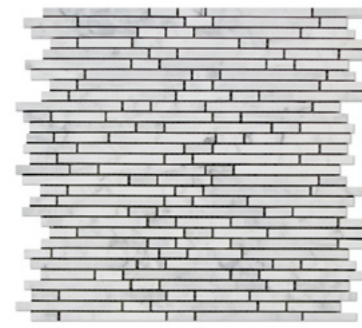

Chevron - LARGE
(Carrara + Black (Thin Strips))
Polished / Honed

Chevron - LARGE
(Carrara + Blue-Gray (Thin Strips))
Polished / Honed

Manhattan
(Random-Strip) Mosaic
Polished / Honed

Bamboo Sticks
(Single-Color: Carrara) Mosaic
Polished / Honed