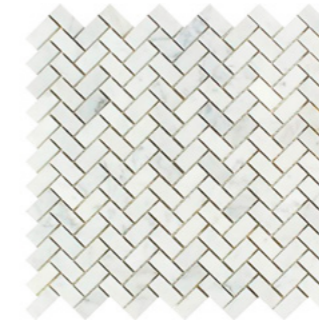

CARRARA WHITE MARBLE

MOSAICS

MOSAICS

CARRARA WHITE MARBLE

Hexagon Mosaic
Polished / Honed
3"

Hexagon Mosaic
Polished / Honed
5"

Hexagon Combination Mosaic
w/Black Polished / Honed
5"

FAN (Raindrop) Mosaic
Polished / Honed