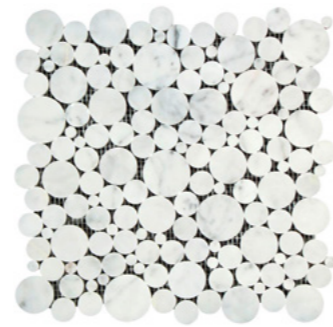

Chevron (MINI)
Polished / Honed

Penny-Round Mosaic
(Carrara + Thassos + Black)
Polished / Honed

Penny-Round Mosaic
(Carrara + Thassos + Blue)
Polished / Honed

Bubbles
Polished / Honed

Chevron - LARGE
(Single Color: Carrara)
Polished / Honed