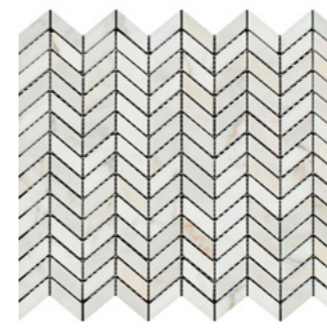

Triple-Weave
(w/ Black)
Polished / Honed

Triple-Weave
(w/ Blue-Gray)
Polished / Honed

Basketweave Mosaic
w/ Black Dots
Polished / Honed

Basketweave Mosaic
w/ Blue-Gray Dots
Polished / Honed

Basketweave Mosaic
w/ Calacatta Gold Dots
Polished / Honed

Triple-Weave
(w/ Calacatta)
Polished / Honed

Triple-Weave
(w/ Ming-Green)
Polished / Honed

FAN (Raindrop) Mosaic
Polished / Honed

Basketweave Mosaic
w/ Ming Green Dots
Polished / Honed

Hexagon Mosaic Polished / Honed
1"x1"

Hexagon Mosaic Polished / Honed
2"x2"

Chevron (Mini)
Polished / Honed

Chevron (Large) (w/ Black)
Polished / Honed

Chevron (Large) (Blue-Gray)
Polished / Honed

Hexagon Mosaic
Polished / Honed
3"x3"

Penny-Round Mosaic
Polished / Honed