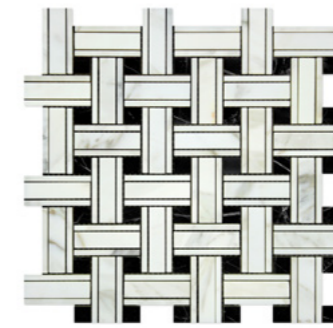

Brick Mosaic
Polished / Honed
2"x4"

Brick Mosaic
Split-faced
2"x4"

Deep-Beveled Brick Mosaic
Polished / Honed
2"x 4"

Mini-Herringbone Mosaic
Polished / Honed
5/8"x1 1/4"

Herringbone Mosaic
Polished / Honed
1"x2"

CALACATTA GOLD

CALACATTA GOLD

Herringbone Mosaic
Polished / Honed
1"x3"

Herringbone Mosaic
Polished / Honed
1"x4"

Diamond / Rhomboid Mosaic
Polished / Honed
1"x2"

Bamboo Sticks
(8 mm Random-Strip / Matchstick)
Mosaic Polished / Honed

Triple-Weave
(w/ Black)
Polished / Honed

Triple-Weave
(w/ Blue-Gray)
Polished / Honed

Basketweave Mosaic
w/ Black Dots
Polished / Honed

Basketweave Mosaic
w/ Blue-Gray Dots
Polished / Honed

Basketweave Mosaic
w/ Calacatta Gold Dots
Polished / Honed