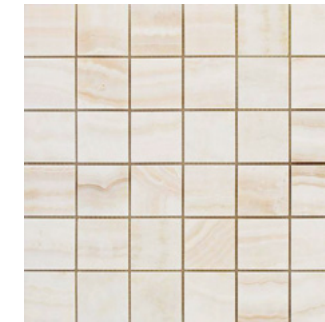

**BIANCO ONYX**

*Not just white, pearl white...  
a symbol of a simple and pure beauty.  
Adorned with fine veins throughout,  
a simple beauty for lighting...*

BIANCO ONYX

POLISHED

MOSAICS

BIANCO ONYX

AVAILABLE SIZES / THICKNESS / SHAPE

18"X 18"X 1/2"

12"X 12"X 3/8"

Mosaic (Cross-cut/Straight-Edged)  
Polished  
2"X 2"

Mosaic (Vein-cut / Straight Edged)  
Polished  
2"X 2"

Brick Mosaic - (Cross-cut / Straight-Edged)  
Polished  
2"X 4"

Brick Mosaic - (Vein-cut / Straight-Edged)  
Polished  
2"x 4"

Basketweave Mosaic  
w/ White Onyx Dots (Cross / Vein)  
Polished

OPUS 4-pcs. Mini Pattern  
(Cross-cut / Vein-cut)  
Polished

POLISHED

AVAILABLE SIZES / THICKNESS / SHAPE

12"x 24"x 3/8"

3"x 6"x 3/8"

Random-Strip (Manhattan) Mosaic  
(Cross-cut / Vein-cut)  
Polished