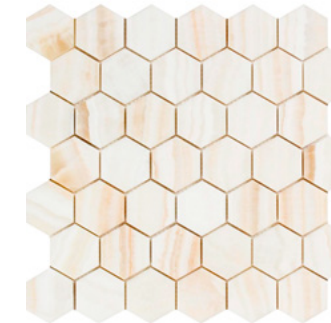

**BIANCO ONYX**

*Not just white, pearl white...  
a symbol of a simple and pure beauty.  
Adorned with fine veins throughout,  
a simple beauty for lighting...*

BIANCO ONYX

POLISHED

MOSAICS

BIANCO ONYX

AVAILABLE SIZES / THICKNESS / SHAPE

18"X 18"X 1/2"

12"X 12"X 3/8"

Mosaic (Cross-cut/Straight-Edged)  
Polished  
2"X 2"

Mosaic (Vein-cut / Straight Edged)  
Polished  
2"X 2"

Brick Mosaic - (Cross-cut / Straight-Edged)  
Polished  
2"X 4"

Brick Mosaic - (Vein-cut / Straight-Edged)  
Polished  
2"x 4"

Basketweave Mosaic  
w/ White Onyx Dots (Cross / Vein)  
Polished

OPUS 4-pcs. Mini Pattern  
(Cross-cut / Vein-cut)  
Polished

POLISHED

AVAILABLE SIZES / THICKNESS / SHAPE

12"x 24"x 3/8"

3"x 6"x 3/8"

Random-Strip (Manhattan) Mosaic  
(Cross-cut / Vein-cut)  
Polished

2" Hexagon  
(Cross-Cut / Vein-cut)  
Polished

BIANCO ONYX

BIANCO ONYX

BIANCO ONYX

MOLDINGS / TRIMS

Bullnose Liner Molding  
Polished  
3/4" x 12"

Milano Molding  
Polished  
2" x 12"

BIANCO ONYX