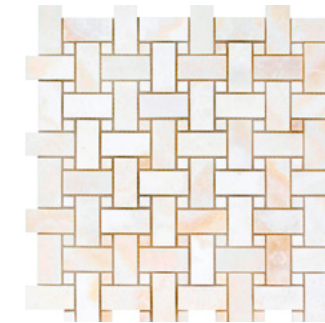

**BIANCO ONYX**

*Not just white, pearl white...  
a symbol of a simple and pure beauty.  
Adorned with fine veins throughout,  
a simple beauty for lighting...*

BIANCO ONYX

POLISHED

MOSAICS

BIANCO ONYX

AVAILABLE SIZES / THICKNESS / SHAPE

18"X 18"X 1/2"

12"X 12"X 3/8"

Mosaic (Cross-cut/Straight-Edged)  
Polished  
2"X 2"

Mosaic (Vein-cut / Straight Edged)  
Polished  
2"X 2"

Brick Mosaic - (Cross-cut / Straight-Edged)  
Polished  
2"X 4"

Brick Mosaic - (Vein-cut / Straight-Edged)  
Polished  
2"x 4"

Basketweave Mosaic  
w/ White Onyx Dots (Cross / Vein)  
Polished

OPUS 4-pcs. Mini Pattern  
(Cross-cut / Vein-cut)  
Polished

POLISHED

AVAILABLE SIZES / THICKNESS / SHAPE

12"x 24"x 3/8"

3"x 6"x 3/8"

Random-Strip (Manhattan) Mosaic  
(Cross-cut / Vein-cut)  
Polished