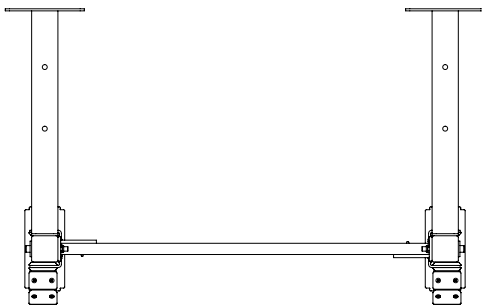

TORQUE^{USA} X-GYM

WALL RACK – 3.0

1.25 in (32 mm) Pull-up cross with textured storm grey powdercoat paint for secure grip

3 x 3 inch 11 gauge uprights with laser cut numbers

Bar supports and Optional Bar Catches with UHMW wear guards

Urethane boots cover base plates

Upgradable with Optional Attachments

1/2 inch socket head cap screws

Model number	XGYM-WR-3.0-01-F07
Depth x Width	28.5 in X 53.9 in (72 cm x 137 cm)
Height	Frame 90.0 in (229 cm)
Frame Color	Black Satin
Residential Warranty	10 year frame and welds/1 year parts/90 days misc.

TOP VIEW

ATTACHMENT OPTIONS

- DIP/STEP/ATTACHMENT ANCHOR
- VERTICAL GROUND ROTATIONAL TRAINER
- HORIZONTAL GROUND ROTATIONAL TRAINER*
- BATTLE ROPE ANCHOR
- BAR CATCHES
- UPPER BAND PEG ATTACHMENT
- LOWER BAND PEG ATTACHMENT
- BALL TARGET
- ENDLESS ROPE TRAINER
- WEIGHT STORAGE
- UNIVERSAL HEAVY BAG ATTACHMENT
- PULL-UP BAR OPTIONS