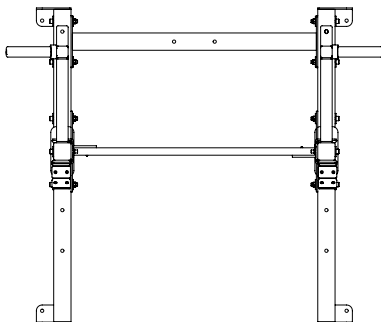

Model number	XGYM-HSR-5.0-01-F07
Depth x Width	53.8 in X 64.2 in (137 cm x 163 cm)
Height	Frame 93.2 in (237 cm)
Frame Color	Black Satin
Residential Warranty	10 year frame and welds/1 year parts/90 days misc.

TOP VIEW

ATTACHMENT OPTIONS

- DIP/STEP/ATTACHMENT ANCHOR
- PLATFORM & INSERT (N/A ONLY)
- HORIZONTAL GROUND ROTATIONAL TRAINER
- BATTLE ROPE ANCHOR
- BAR CATCHES
- UPPER BAND PEG ATTACHMENT
- BALL TARGET
- ENDLESS ROPE TRAINER
- UNIVERSAL HEAVY BAG MOUNT
- PULL-UP BAR OPTIONS