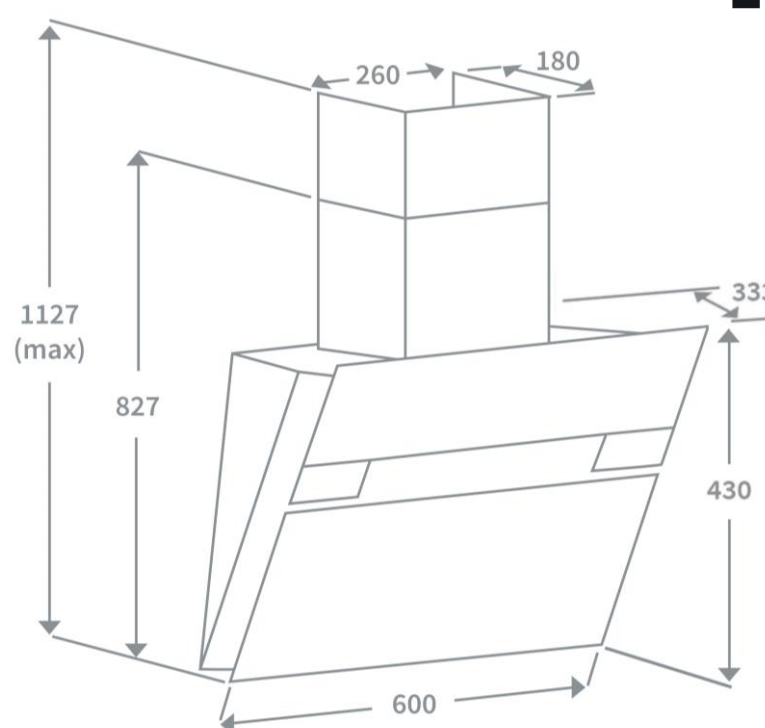

Product Data Sheet

Prima Code	PRAE0030
Description	Angled Glass Hood
Nominal Size	60cm
Colour	Black
Other Features	15 minute auto-stop timer, White LED display Stainless Steel strip to match Prima+ Ovens
Controls	Touch Control
Speed Settings	3
EAN Code	5034109777537
Extraction Rate (m3/hr) - Speed 1	190
Extraction Rate (m3/hr) - Speed 2	228
Extraction Rate (m3/hr) - Speed 3	350
Free Airflow (m3/hr) - Speed 1	300
Free Airflow (m3/hr) - Speed 2	360
Free Airflow (m3/hr) - Speed 3	550
Noise Level dBA - Speed 1	54
Noise Level dBA - Speed 2	61
Noise Level dBA - Speed 3	66
Grease Filters	Aluminium
Required Height over Gas Hob (mm)	550
Required Height over Electric Hob (mm)	550
Lights	1W LED (x2)
Energy Class	B
Power Supply	3A
Total Rated Power Consumption	112W
Product Height (mm)	827-1127
Product Width (mm)	600
Product Depth (mm)	333
Chimney/Flue Width (mm)	260
Chimney/Flue Depth (mm)	180
Outlet Diameter	125mm
Carbon Filters (Optional)	PRF006
Ducting Kit (Optional)	PRDK125
Guarantee	5 Year parts & 2 year labour