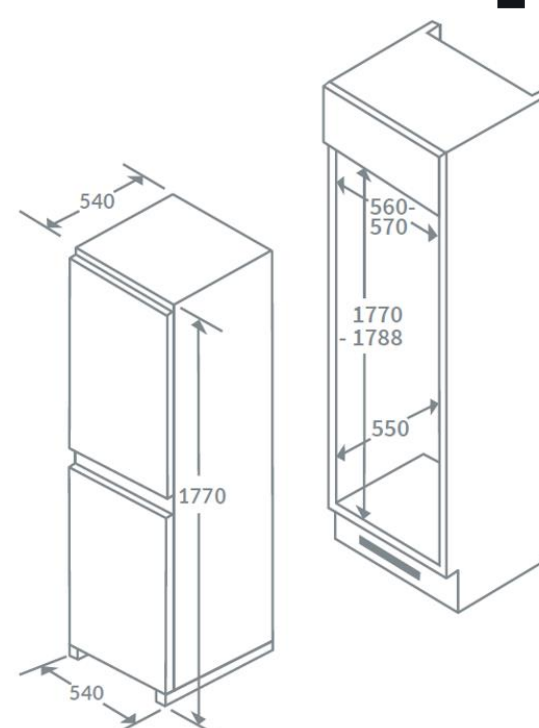

Product Data Sheet

prima⁺
The Smarter Choice™

Prima Code	PRRF500
Description	50-50 Frost Free Fridge Freezer
Colour	White
EAN Code	5034109759298
Energy Rating	A+
Features	Silver trims on shelves & door balconies
	5 glass shelves
	3 door balconies
	2 salad crispers
	4 Drawers
	Ice Cube Tray
	1 egg tray
	Optional wine rack (PRRF900)
	Flame retardent metal back
Door	Reversible doors
Hinges	Sliding hinge
Legs	Adjustable at front
Cable Length	170cm
Shelves & balconies	Clear
Gross Capacity	236 litres
Net Capacity	224 litres
Net Capacity - Fridge	147 litres
Net Capacity - Freezer	77 litres
Auto/Manual Fridge	Automatic defrost fridge
Auto/Manual Freezer	Automatic defrost freezer
Freezer Rating	****
Maximum Noise Level	41dBA
Temperature Range	0-10°C/-18°C
Energy consumption per 24h	0.76kWh
Energy consumption per annum	276kWh
Power Supply	13A
Refrigerant type	R600a
Connection	UK Plug
Product Height (mm)	1770
Product Width (mm)	540
Product Depth (mm)	540