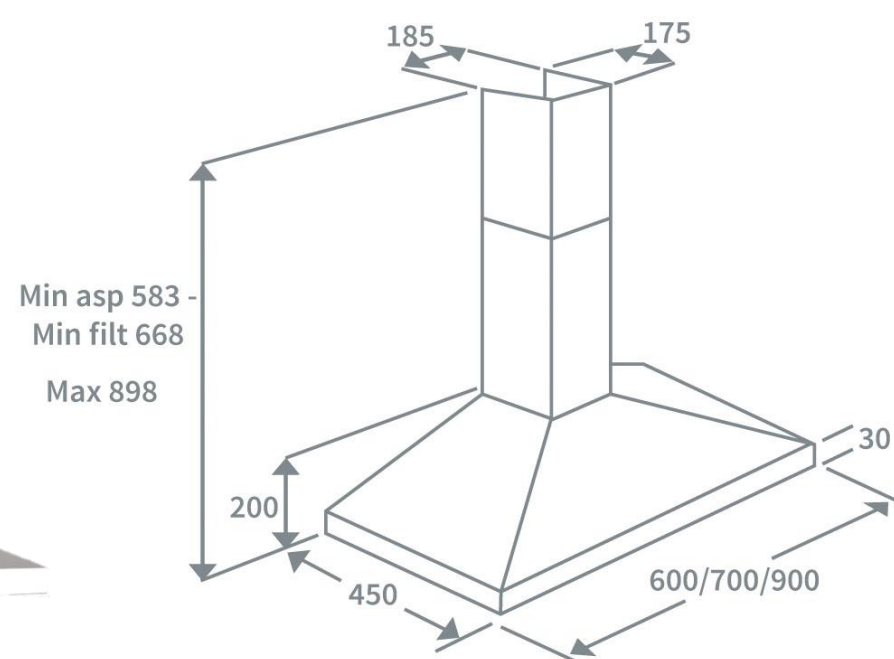

# Product Data Sheet

Prima Code	PRCH024
Description	Chimney Hood
Nominal Size	90cm
Colour	Stainless Steel
Controls	Mechanical Push Button
Speed Settings	3
EAN Code	5054913334993
Extraction Rate (m3/hr) - Speed 1	198
Extraction Rate (m3/hr) - Speed 2	250
Extraction Rate (m3/hr) - Speed 3	379
Free Airflow (m3/hr) - Speed 1	210
Free Airflow (m3/hr) - Speed 2	261
Free Airflow (m3/hr) - Speed 3	390
Noise Level dBA - Speed 1	40
Noise Level dBA - Speed 2	50
Noise Level dBA - Speed 3	60
Grease Filters	Aluminium
Required Height over Gas Hob (mm)	650
Required Height over Electric Hob (mm)	650
Lights	2 x 2.8W E14 LED
Energy Class	D
Power Supply	3A
Total Rated Power Consumption	155.6 W
Product Height (mm)	583-688
Product Width (mm)	900
Product Depth (mm)	450
Chimney/Flue Width (mm)	185
Chimney/Flue Depth (mm)	175
Outlet Diameter	150mm
Carbon Filters (Optional)	LIA210
Ducting Kit (Optional)	PRDK150
Guarantee	5 Year parts & 2 year labour