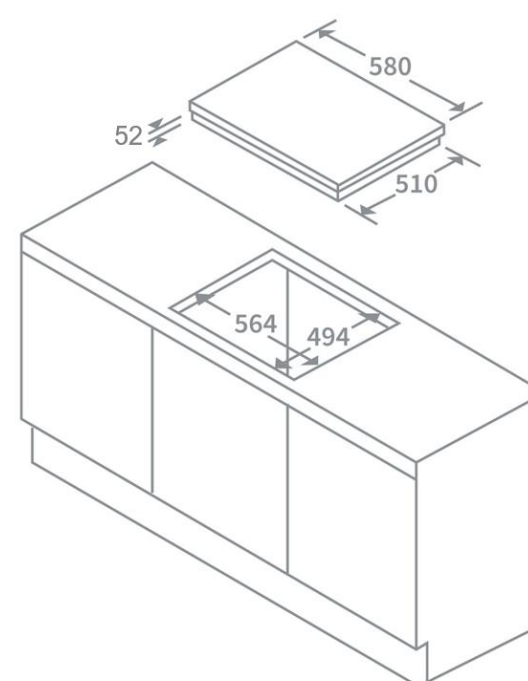

Product Data Sheet

Prima Code	PRCEH106
Description	60cm Ceramic Hob
Colour	Black
EAN Code	5054913331664
No. of cooking Zones	4 Zones
Features	Child lock function
	Residual heat indicators
	1-99 minute timer (each zone)
	Auto safety shut off mechanism
Controls	Touch control
Control Panel Style	Side panel
Power Levels	9 power levels
Digital Timer Setting	1-99 minute timer
Glass	Black frameless
Front left zone diameter (mm)	145
Rear left zone diameter (mm)	180
Rear right zone diameter (mm)	145
Front right zone diameter (mm)	180
Centre zone diameter (mm)	n/a
Front left zone power	1200W
Rear left zone power	1800W
Rear right zone power	1200W
Front right zone power	1800W
Centre zone power	n/a
Nominal Power	6000W
Electrical Voltage (V)	220-240
Frequency (Hz)	50/60
Product Height (mm)	52
Product Width (mm)	580
Product Depth (mm)	510
Cut Out Width (mm)	564
Cut Out Depth (mm)	494
Cut Out Depth (mm)	494
Electrical supply cord length (mm)	n/a
Required clearance above hob (mm)	750