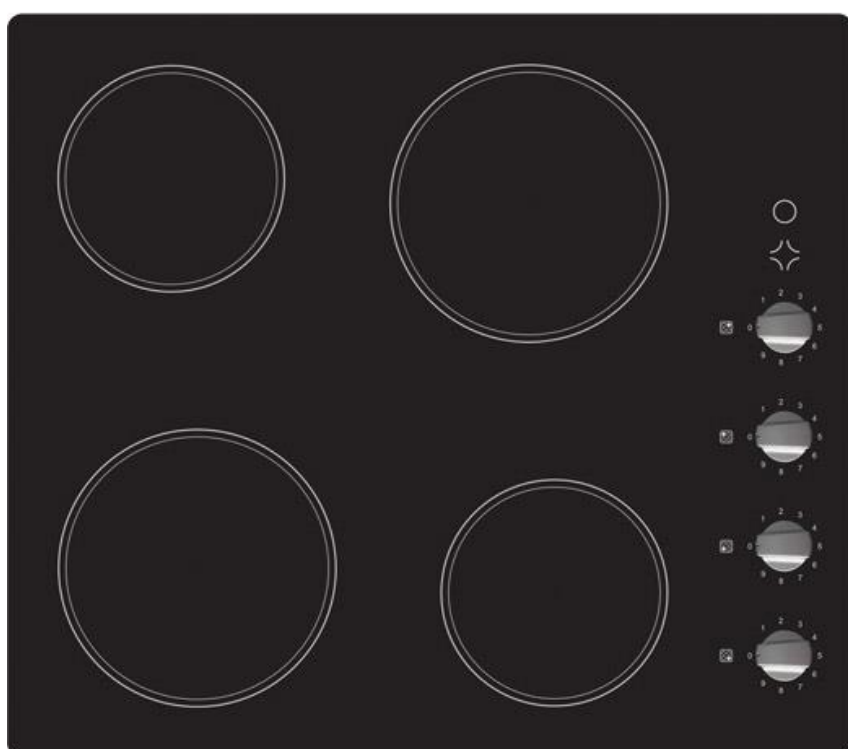

Product Data Sheet

Prima Code	PRCEH104
Description	60cm Ceramic Hob
Colour	Black
EAN Code	5054913327742
No. of cooking Zones	4 Zones
Features	Residual heat indicators
	Auto safety shut off mechanism
Controls	Rotary Control
Control Panel Style	Side panel
Power Levels	9 power levels
Digital Timer Setting	n/a
Glass	Black frameless
Front left zone diameter (mm)	180
Rear left zone diameter (mm)	145
Rear right zone diameter (mm)	180
Front right zone diameter (mm)	145
Centre zone diameter (mm)	n/a
Front left zone power	1800W
Rear left zone power	1200W
Rear right zone power	1800W
Front right zone power	1200W
Centre zone power	n/a
Nominal Power	6000W
Electrical Voltage (V)	220-240
Frequency (Hz)	50/60
Product Height (mm)	52
Product Width (mm)	580
Product Depth (mm)	510
Cut Out Width (mm)	564
Cut Out Depth (mm)	494
Electrical supply cord length (mm)	n/a
Required clearance above hob (mm)	750