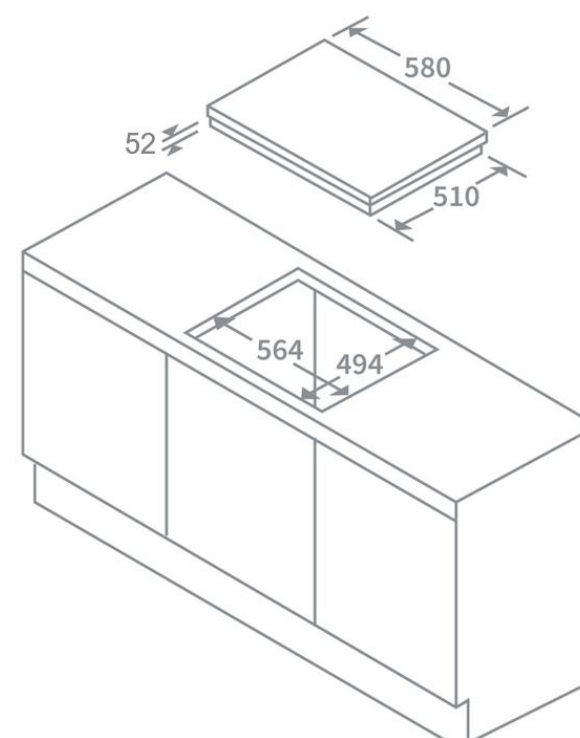

Product Data Sheet

Prima Code	PRCEH104
Description	60cm Ceramic Hob
Colour	Black
EAN Code	5054913327742
No. of cooking Zones	4 Zones
Features	Residual heat indicators
	Auto safety shut off mechanism
Controls	Rotary Control
Control Panel Style	Side panel
Power Levels	9 power levels
Digital Timer Setting	n/a
Glass	Black frameless
Front left zone diameter (mm)	180
Rear left zone diameter (mm)	145
Rear right zone diameter (mm)	180
Front right zone diameter (mm)	145
Centre zone diameter (mm)	n/a
Front left zone power	1800W
Rear left zone power	1200W
Rear right zone power	1800W
Front right zone power	1200W
Centre zone power	n/a
Nominal Power	6000W
Electrical Voltage (V)	220-240
Frequency (Hz)	50/60
Product Height (mm)	52
Product Width (mm)	580
Product Depth (mm)	510
Cut Out Width (mm)	564
Cut Out Depth (mm)	494
Electrical supply cord length (mm)	n/a
Required clearance above hob (mm)	750