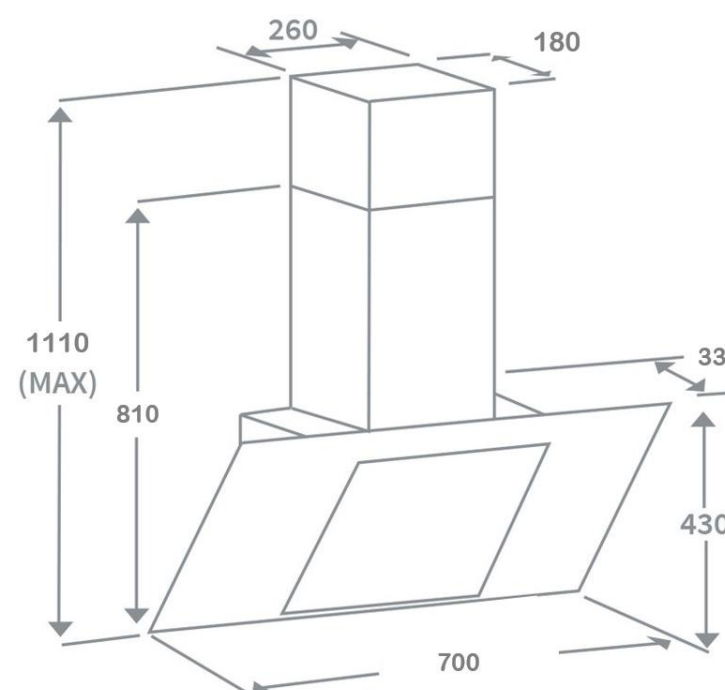

Product Data Sheet

Prima Code	PRAE1004
Description	Angled Glass Hood
Nominal Size	70cm
Colour	Black/Steel
Other Features	15 minute auto-stop timer, White LED display
Controls	Touch Control
Speed Settings	3
EAN Code	5034109782258
Extraction Rate (m3/hr) - Speed 1	190
Extraction Rate (m3/hr) - Speed 2	228
Extraction Rate (m3/hr) - Speed 3	350
Extraction Rate (m3/hr) - Booster	n/a
Free Airflow (m3/hr) - Speed 1	300
Free Airflow (m3/hr) - Speed 2	360
Free Airflow (m3/hr) - Speed 3	550
Free Airflow (m3/hr) - Booster	n/a
Noise Level dBA - Speed 1	54
Noise Level dBA - Speed 2	61
Noise Level dBA - Speed 3	66
Noise Level dBA - Booster	n/a
Grease Filters	Aluminium
Required Height over Gas Hob (mm)	550
Required Height over Electric Hob (mm)	550
Lights	1W LED (x2)
Energy Class	B
Power Supply	3A
Total Rated Power Consumption	112W
Product Height (mm)	810-1110
Product Width (mm)	700
Product Depth (mm)	330
Chimney/Flue Width (mm)	260
Chimney/Flue Depth (mm)	180
Outlet Diameter	125mm
Carbon Filters (Optional)	PRF006
Ducting Kit (Optional)	PRDK125