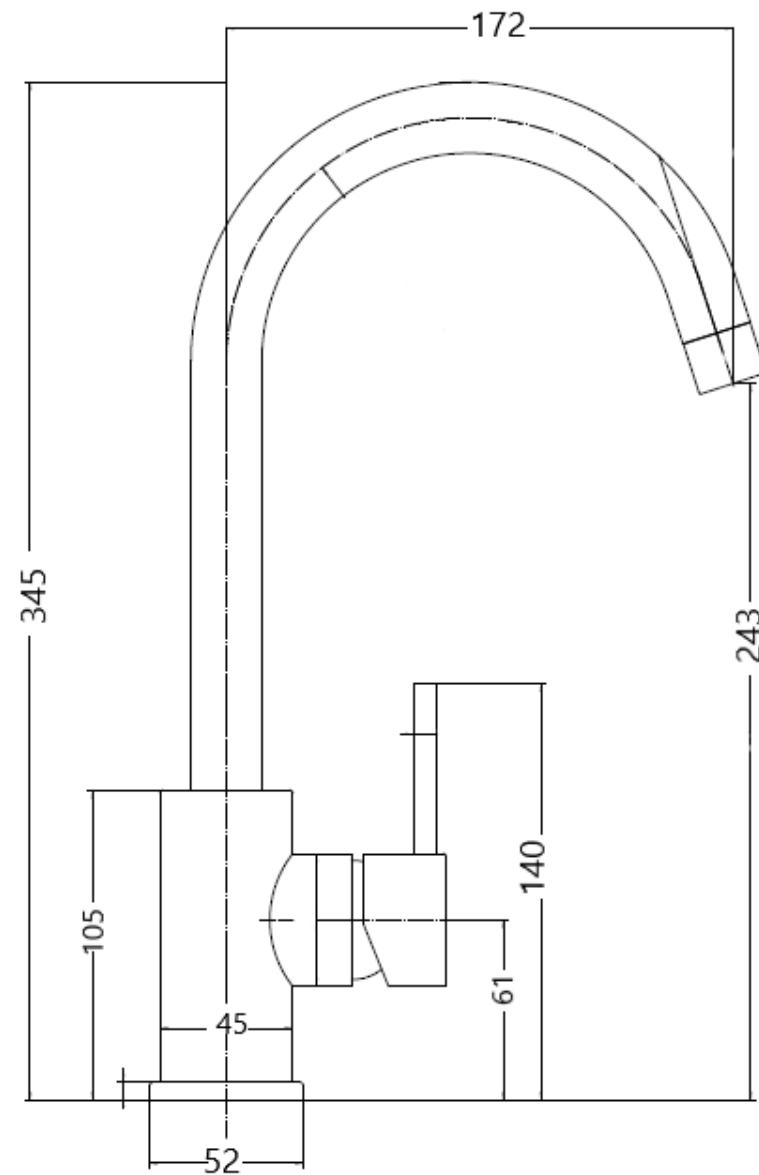

Product Data Sheet

Prima Code	BPR722
Description	Swan Neck Single Lever Tap
Colour	Brushed Copper
Material	Brushed Copper
Minimum Pressure	0.5 bar
Maximum Pressure	6 bar
Spout Type	Swivel
Operation	Single lever
Spout Reach(mm)	172
Spout Height (mm)	243
Product Height (mm)	345
Base/Handle Width (mm)	134
Base Diameter (mm)	52
Tap Hole requirement (mm)	30
Guarantee	10 years
WRAS approved (/certificate)	NO