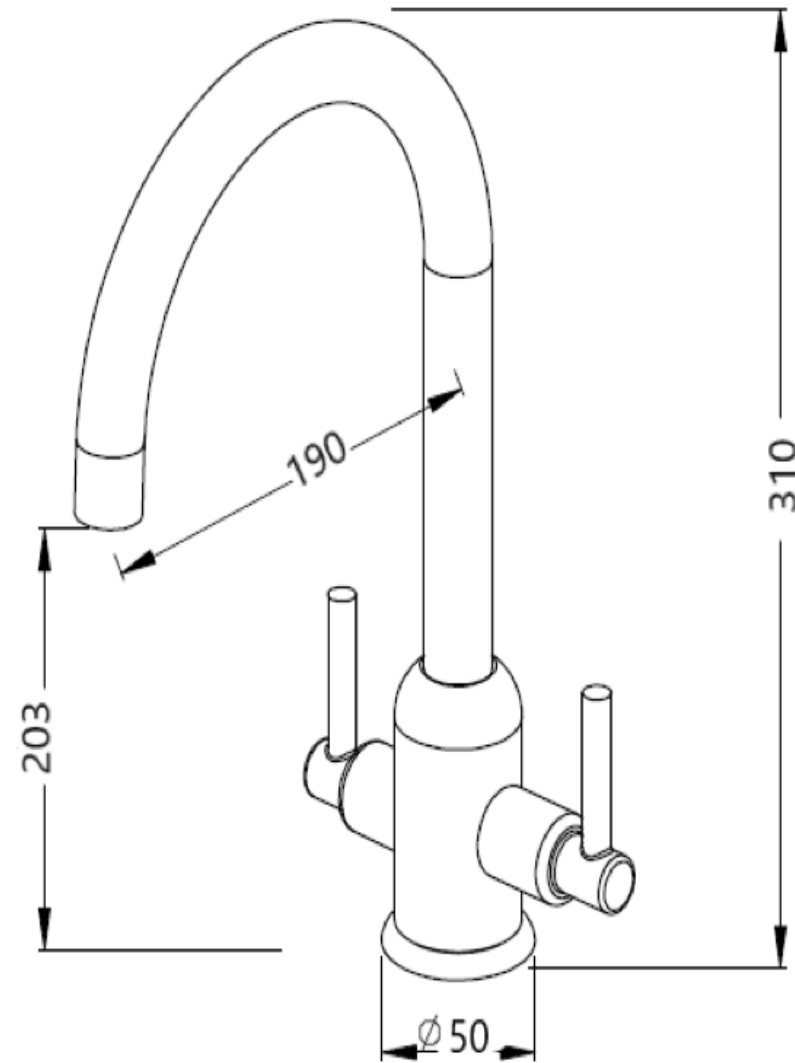

# Product Data Sheet

Prima Code	BPR2243
Description	Albany Dual Lever Mixer Tap
Colour	Chrome
Material	Chrome
Features	Ceramic disc valve, Aerator
Minimum Pressure	0.2 bar
Maximum Pressure	6 bar
Spout Type	360° Swivel
Operation	Quarter turn
Spout Reach(mm)	190
Spout Height (mm)	203
Product Height (mm)	310
Base/Handle Width (mm)	134
Base Diameter (mm)	50
Tap Hole requirement (mm)	30
Guarantee	10 years
WRAS approved (/certificate)	WRAS Certification