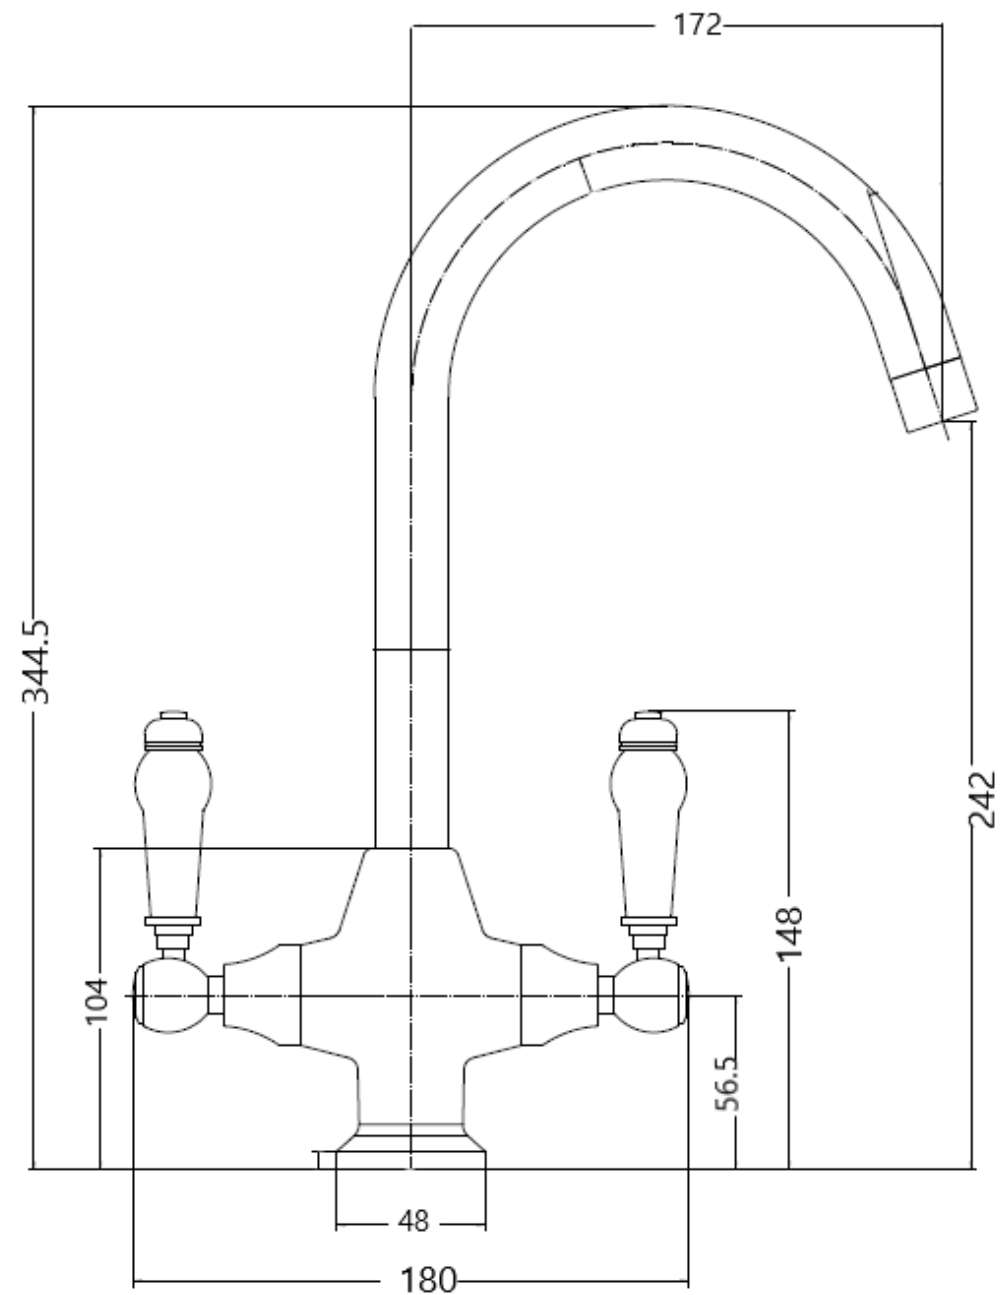

Product Data Sheet

Prima Code	BPR1053
Description	Traditional Belfast Dual Lever Tap
Colour	Chrome
Material	Chrome
Minimum Pressure	0.5 bar
Maximum Pressure	6 bar
Spout Type	Swivel
Operation	Quarter turn
Spout Reach(mm)	172
Spout Height (mm)	242
Product Height (mm)	344
Base/Handle Width (mm)	180
Base Diameter (mm)	48
Tap Hole requirement (mm)	30
Guarantee	10 years
WRAS approved (/certificate)	NO