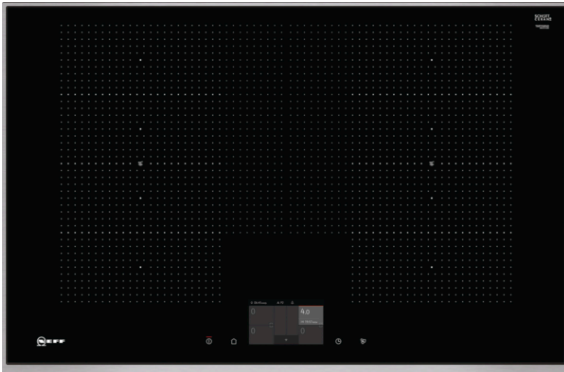

N 90, Induction hob, 80 cm,
T68TF6RNO

COOKING PASSION SINCE 1877

FlexInduction Hob with TFT touch-display.

- ✓ FlexInduction - The FlexZone lets you place your pots and pans anywhere you want and heats them exactly where they stand.
- ✓ Extended FlexZone for even greater flexibility. Perfect for bigger pots and roaster.
- ✓ FryingSensor - The FryingSensor with 5 selectable temperature settings monitors the set temperature and holds it steady. So there's no more burning.
- ✓ PowerMove - The FlexZone is divided into three heating zones: boiling in front, simmering in the middle and warming in the rear.
- ✓ Induction - With induction cooking, the heat is generated directly in the cookware for precise cooking that stops when power is off.
- ✓ PanBoost - Optimised power level function for more flexible and even faster heating.
- ✓ PowerTransfer - When you reposition a pot on the FlexZone, your settings automatically transfer
- ✓ Cooktop-based hood control: convenient operation of the hood via your hob (with matching hood)

Features

Technical Data

Product name/family : Cooking zone ceramic
 Construction type : Built-in
 Energy input : Electric
 Total number of positions that can be used at the same time : 4
 Required niche size for installation (HxWxD) : 51 x 750-780 x 490-500
 Width of the product (mm) : 826
 Dimensions of the product (mm) : 51 x 826 x 546
 Dimensions of the packed product (HxWxD) (mm) : 126 x 953 x 608
 Net weight (kg) : 16.703
 Gross weight (kg) : 18.0
 Residual heat indicator : Separate
 Location of control panel : Hob front
 Color of surface : Black, Stainless steel
 Color of frame : Stainless steel
 Approval certificates : AENOR, CE
 Length of electrical supply cord (cm) : 110
 EAN code : 4242004211426
 Electrical connection rating (W) : 7400
 Voltage (V) : 220-240
 Frequency (Hz) : 50; 60