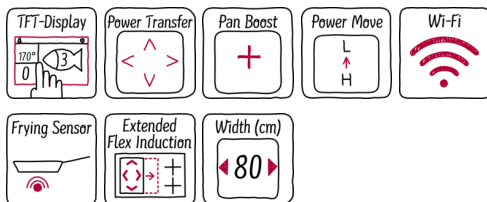

N 90, Induction hob, 80 cm,
T68TF6RNO

COOKING PASSION SINCE 1877

FlexInduction Hob with TFT touch-display.

- ✓ FlexInduction - The FlexZone lets you place your pots and pans anywhere you want and heats them exactly where they stand.
- ✓ Extended FlexZone for even greater flexibility. Perfect for bigger pots and roaster.
- ✓ FryingSensor - The FryingSensor with 5 selectable temperature settings monitors the set temperature and holds it steady. So there's no more burning.
- ✓ PowerMove - The FlexZone is divided into three heating zones: boiling in front, simmering in the middle and warming in the rear.
- ✓ Induction - With induction cooking, the heat is generated directly in the cookware for precise cooking that stops when power is off.
- ✓ PanBoost - Optimised power level function for more flexible and even faster heating.
- ✓ PowerTransfer - When you reposition a pot on the FlexZone, your settings automatically transfer
- ✓ Cooktop-based hood control: convenient operation of the hood via your hob (with matching hood)

Features

Technical Data

Product name/family : Cooking zone ceramic
 Construction type : Built-in
 Energy input : Electric
 Total number of positions that can be used at the same time : 4
 Required niche size for installation (HxWxD) : 51 x 750-780 x 490-500
 Width of the product (mm) : 826
 Dimensions of the product (mm) : 51 x 826 x 546
 Dimensions of the packed product (HxWxD) (mm) : 126 x 953 x 608
 Net weight (kg) : 16.703
 Gross weight (kg) : 18.0
 Residual heat indicator : Separate
 Location of control panel : Hob front
 Color of surface : Black, Stainless steel
 Color of frame : Stainless steel
 Approval certificates : AENOR, CE
 Length of electrical supply cord (cm) : 110
 EAN code : 4242004211426
 Electrical connection rating (W) : 7400
 Voltage (V) : 220-240
 Frequency (Hz) : 50; 60