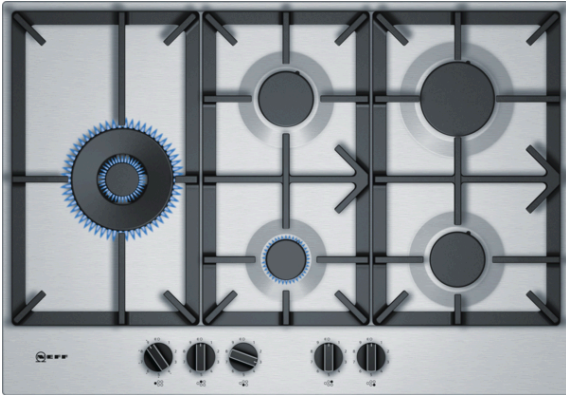

N 70, Gas hob, 75 cm,  
T27DS79N0

COOKING PASSION SINCE 1877

The gas hob with a stainless-steel surface design and adjustable FlameSelect.

- ✓ FlameSelect - Thanks to the clever control of gas flow, the flame can be precisely adjusted in 9 steps. Always the same reliable and precise power levels for outstanding cooking convenience.
- ✓ Dual flame system for high temperatures at up to 5 kW when cooking large quantities.
- ✓ Continuous cast-iron pan supports for maximum stability and cooking convenience.

##### Technical Data

Product name/family : gas hob w integrated controls

Construction type : Built-in

Energy input : Gas

Total number of positions that can be used at the same time : 5

Required niche size for installation (HxWxD) : 45 x 560-562 x 480-492

Location of control panel : Hob front

Basic surface material : Stainless steel

Color of surface : Stainless steel

Color of frame : Stainless steel

Approval certificates : CE

Length of electrical supply cord (cm) : 100