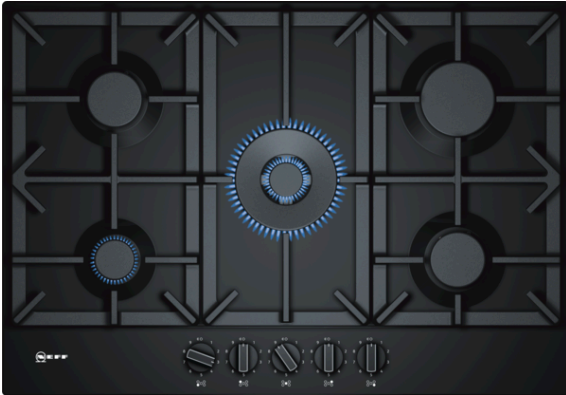

N 70, Gas hob, 75 cm,  
T27DS59S0

COOKING PASSION SINCE 1877

The gas hob with a stainless-steel surface design and adjustable FlameSelect.

- ✓ FlameSelect - Thanks to the clever control of gas flow, the flame can be precisely adjusted in 9 steps. Always the same reliable and precise power levels for outstanding cooking convenience.
- ✓ Design co-ordinated control dials - easy to operate in an attractive design.
- ✓ Powerful cooking at up to 4 kW.
- ✓ Continuous cast-iron pan supports for maximum stability and cooking convenience.

##### Technical Data

Product name/family : gas hob w integrated controls

Construction type : Built-in

Energy input : Gas

Total number of positions that can be used at the same time : 5

Required niche size for installation (HxWxD) : 45 x 560-562 x 480-492

Location of control panel : Hob front

Basic surface material : Enamel

Color of surface : Black

Color of frame : Black

Approval certificates : CE

Length of electrical supply cord (cm) : 100

EAN code : 4242004203513