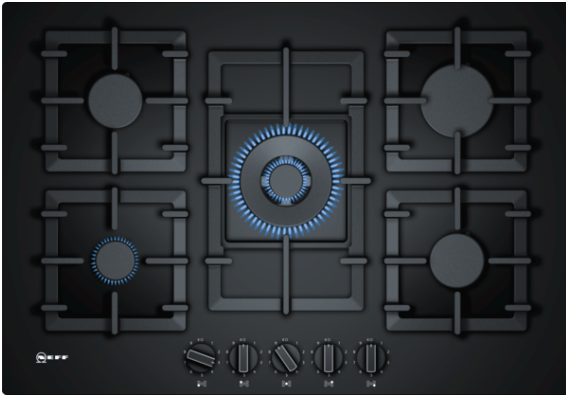

N 70, Gas hob, 75 cm,
T27CS59S0

COOKING PASSION SINCE 1877

The gas hob with a tempered glass surface and adjustable FlameSelect.

- ✓ FlameSelect - Thanks to the clever control of gas flow, the flame can be precisely adjusted in 9 steps. Always the same reliable and precise power levels for outstanding cooking convenience.
- ✓ Powerful cooking at up to 4 kW.
- ✓ Extremely easy-to-clean glass surface.
- ✓ You have the option of installing the gas hob either flush or surface mounted.
- ✓ Continuous cast-iron pan supports for maximum stability and cooking convenience.

Features

Technical Data

Product name/family : gas hob w integrated controls

Construction type : Built-in

Energy input : Gas

Total number of positions that can be used at the same time : 5

Required niche size for installation (HxWxD) : 45 x 560-562 x 480-492

Location of control panel : Hob front

Basic surface material : Hard Glass

Color of surface : Black

Color of frame : Black

Approval certificates : CE, Eurasian

Length of electrical supply cord (cm) : 100

EAN code : 4242004203476

Features

Design

- black tempered glass

Special features

- FlameSelect with 9 steps
- Design co-ordinated control dials
- Ignition via control dials
- Cast iron pan supports with rubber feet

Power and size: