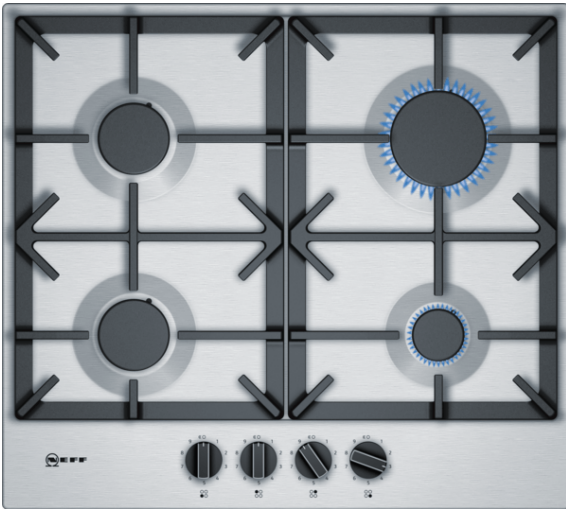

N 70, Gas hob, 60 cm,
T26DS49N0

COOKING PASSION SINCE 1877

The gas hob with a stainless-steel surface design and adjustable FlameSelect.

- ✓ FlameSelect - Thanks to the clever control of gas flow, the flame can be precisely adjusted in 9 steps. Always the same reliable and precise power levels for outstanding cooking convenience.
- ✓ Continuous cast-iron pan supports for maximum stability and cooking convenience.
- ✓ Design co-ordinated control dials - easy to operate in an attractive design.

Features

Technical Data

Product name/family : gas hob w integrated controls

Construction type : Built-in

Energy input : Gas

Total number of positions that can be used at the same time : 4

Required niche size for installation (HxWxD) : 45 x 560-562 x 480-492

Location of control panel : Hob front

Basic surface material : Stainless steel

Color of surface : Stainless steel

Color of frame : Stainless steel

Approval certificates : CE, Eurasian

Length of electrical supply cord (cm) : 100

Features

Design

- Stainless steel

Special features

- FlameSelect with 9 steps
- Design co-ordinated control dials
- Ignition via control dials
- black cast iron pan supports with protective rubber feet

Power and size: