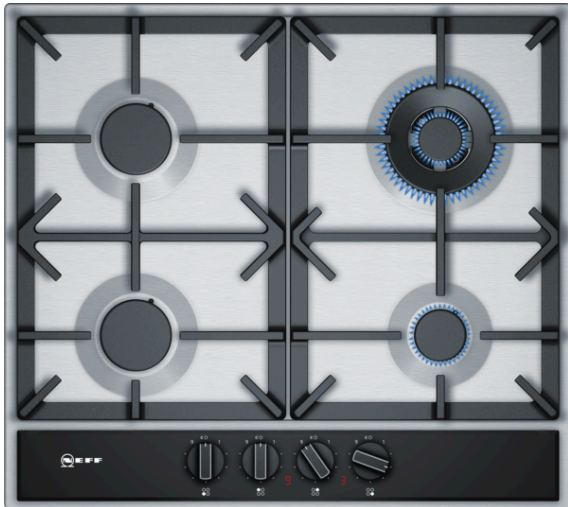

N 70, Gas hob, 60 cm,
T26DA59N0

COOKING PASSION SINCE 1877

The gas hob with a stainless-steel surface design, slightly raised glass surface and adjustable FlameSelect

- ✓ FlameSelect - Thanks to the clever control of gas flow, the flame can be precisely adjusted in 9 steps. Always the same reliable and precise power levels for outstanding cooking convenience.
- ✓ 7-segment display with residual heat indicator - Provides a digital display of the power level selected for a particular cooking zone. After the hob is turned off, the indicator informs you of the cooking zone's residual heat.
- ✓ Continuous cast-iron pan supports for maximum stability and cooking convenience.

Features

Technical Data

Product name/family : gas hob w integrated controls

Construction type : Built-in

Energy input : Gas

Total number of positions that can be used at the same time : 4

Required niche size for installation (HxWxD) : 45 x 560-562 x 480-492

Location of control panel : Hob front

Basic surface material : Stainless steel

Color of surface : Stainless steel

Color of frame : Stainless steel

Approval certificates : CE, Eurasian

Length of electrical supply cord (cm) : 100

Features

Design

- Stainless steel

Special features

- FlameSelect with 9 steps
- LED display for each zone
- Design co-ordinated control dials
- Ignition via control dials
- black cast iron pan supports with protective rubber feet