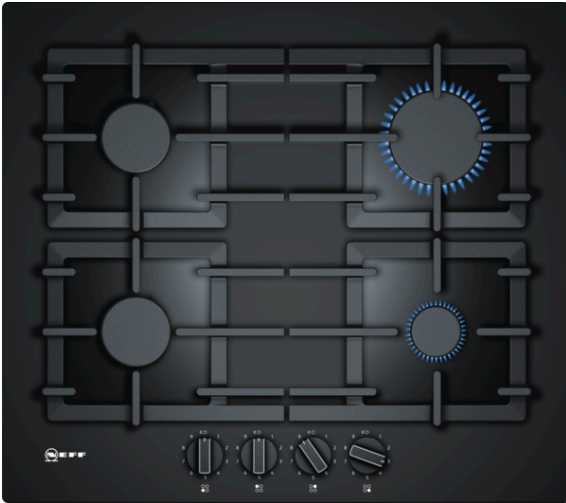

N 70, Gas hob, 60 cm,
T26CS49S0

COOKING PASSION SINCE 1877

The gas hob with a tempered glass surface and adjustable FlameSelect.

- ✓ FlameSelect - Thanks to the clever control of gas flow, the flame can be precisely adjusted in 9 steps. Always the same reliable and precise power levels for outstanding cooking convenience.
- ✓ Extremely easy-to-clean glass surface.
- ✓ You have the option of installing the gas hob either flush or surface mounted.
- ✓ Continuous cast-iron pan supports for maximum stability and cooking convenience.
- ✓ Design co-ordinated control dials - easy to operate in an attractive design.

Features

Technical Data

Product name/family : gas hob w integrated controls

Construction type : Built-in

Energy input : Gas

Total number of positions that can be used at the same time : 4

Required niche size for installation (HxWxD) : 45 x 560-562 x 480-492

Location of control panel : Hob front

Basic surface material : Hard Glass

Color of surface : Black

Color of frame : Black

Approval certificates : CE, Eurasian

Length of electrical supply cord (cm) : 100

EAN code : 4242004203322

Design

- black tempered glass

Special features

- FlameSelect with 9 steps
- Design co-ordinated control dials
- Ignition via control dials
- Cast iron pan supports with rubber feet

Power and size:

- 4 burner hob
- Left rear: Standard burner 1.75 KW
- Right rear: High speed burner 3 KW
- Left front: Standard burner 1.75 KW
- Right front: Economy burner 1 KW