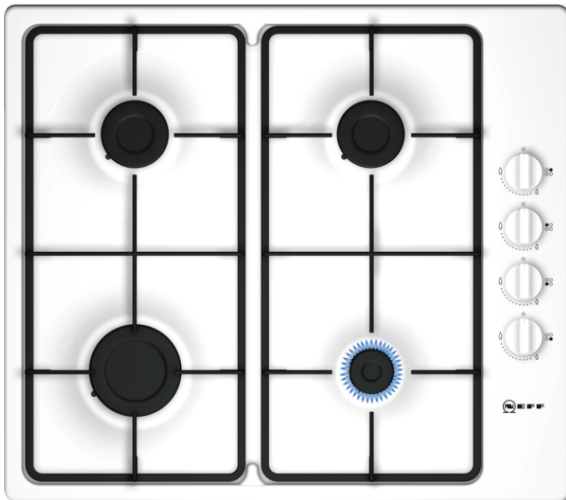

N 30, Gas hob, 60 cm,
T26BR46W0

COOKING PASSION SINCE 1877

Gas hob with side-mounted controls.

- ✓ Continuous cast-iron finish pan supports for maximum stability and cooking convenience.
- ✓ The gas hob with a white enamel surface design.
- ✓ Design co-ordinated control dials - easy to operate in an attractive design.

Features

Technical Data

Product name/family : gas hob w integrated controls

Construction type : Built-in

Energy input : Gas

Total number of positions that can be used at the same time : 4

Required niche size for installation (HxWxD) : 45 x 560-562 x 480-492

Location of control panel : right

Basic surface material : Enamel

Color of surface : White

Color of frame : White

Length of electrical supply cord (cm) : 100

EAN code : 4242004187295

Electrical connection rating (W) : 1

Design

- 580 mm wide
- Gas hob, autarkic

Performance/technical information

- Electrical cable length 1 m
- Factory set for connection to mains gas
- Front left: High-speed burner - 3 KW
- Rear left: Standard burner - 1.7 KW
- Rear right: Standard burner - 1.7 KW
- Front right: Economy burner - 1 KW