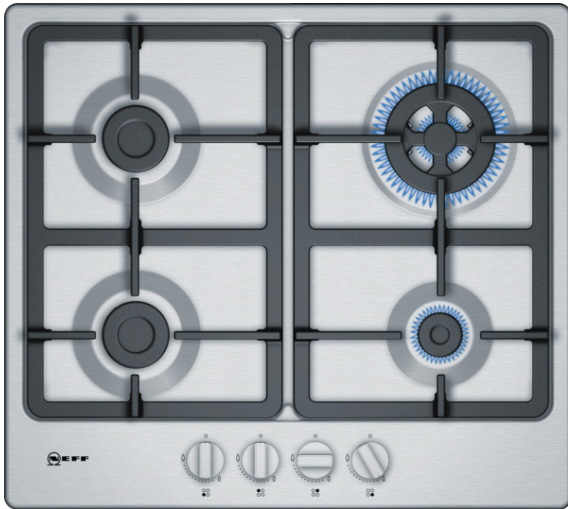

N 50, Gas hob, 60 cm,
T26BB59N0

COOKING PASSION SINCE 1877

Gas hob with front controls - for easy control of the 4 gas burners.

- ✓ Powerful cooking at up to 3.3 kW.
- ✓ Continuous cast-iron pan supports for maximum stability and cooking convenience.
- ✓ The gas hob with a stainless-steel surface design.
- ✓ Design co-ordinated control dials - easy to operate in an attractive design.

Features

Technical Data

Product name/family : gas hob w integrated controls

Construction type : Built-in

Energy input : Gas

Total number of positions that can be used at the same time : 4

Required niche size for installation (HxWxD) : 45 x 560-562 x 480-492

Location of control panel : Hob front

Basic surface material : Stainless steel

Color of surface : Stainless steel

Color of frame : Stainless steel

Approval certificates : CE

Length of electrical supply cord (cm) : 100

Features

Design

- Stainless steel

Special features

- Design co-ordinated control dials
- Ignition via control dials
- black cast iron pan supports with protective rubber feet

Power and size:

- 4 burner hob
- 3 burner + wok burner
- Left front: Standard burner 1.75 KW
- Left rear: Standard burner 1.75 KW
- Right rear: WOK burner 3.3 KW
- Right front: Economy burner 1 KW