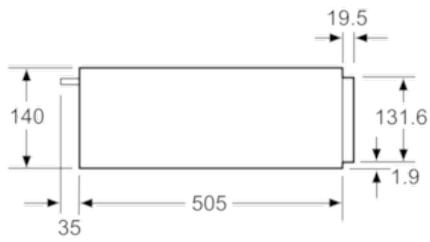

N 50, Built-in warming drawer, 14 cm
N1AHA01NOB

Dimensioned drawings