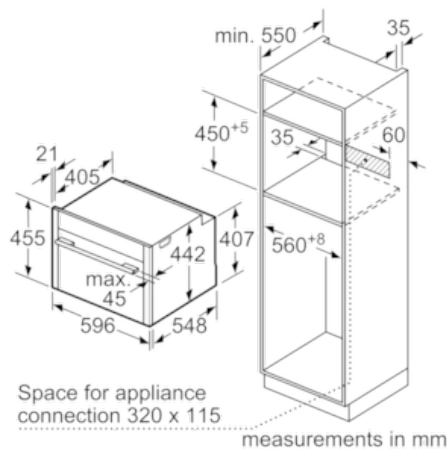

If the compact appliance will be installed underneath a hob, the following worktop thicknesses (including substructure if necessary) must be taken into account.

Hob type	min. worktop thickness	
	fitted	flush
Induction hob	42 mm	43 mm
Full surface Induction hob	52 mm	53 mm
Gas hob	32 mm	43 mm
Electric hob	32 mm	35 mm