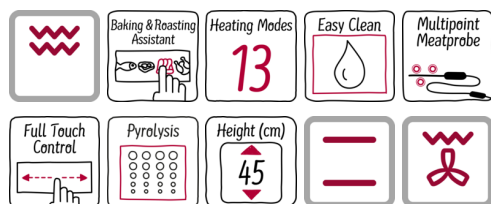

N 90, Built-in compact oven with microwave function,  
Stainless steel  
C28MT27H0B

COOKING PASSION SINCE 1877

Compact built-in oven with integral microwave and MultiPoint roast thermometer - even more ways to cook dishes to perfection, quickly and conveniently

- ✓ Compact oven with microwave - even more ways to cook quickly and conveniently.
- ✓ FullTouch Control - simple, precise oven control by fingertip touch on the smooth surface of the high resolution TFT colour display.
- ✓ Dual cleaning options:
  - ✓ Pyrolytic following heavy use - just let the oven interior clean itself.
  - ✓ EasyClean® - the quick and easy option for day to day maintenance.
- ✓ Hinged door with cushioned opening and closing.
- ✓ Home Connect – rediscover your kitchen with our connected home appliances, from wherever you are.
- ✓ Telescopic rail pull-out for 1 level

### Features

- HomeConnect ready on WLAN
- Door lock during pyrolytic cleaning  
Control panel lock  
Automatic safety switch off  
Residual heat indicator  
Start button  
Door contact switch
- Temperature proposal  
Actual temperature display  
Heating up indicator  
Sabbath setting
- Intelligent microwave inverter technology: For optimised results maximum output power will be regulated to 600 W when used in longer operation for gentler cooking.
- automatic programmes: 14
- Baking and roasting assistant, Automatic programmes
- MultiPoint MeatProbe
- LED light
- On/off button
- 3 shelf positions
- Cooling fan