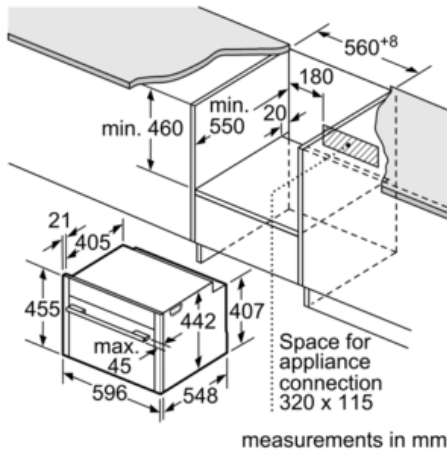

N 90, Built-in compact oven with microwave function, Stainless steel
C28MT27H0B

Dimensioned drawings