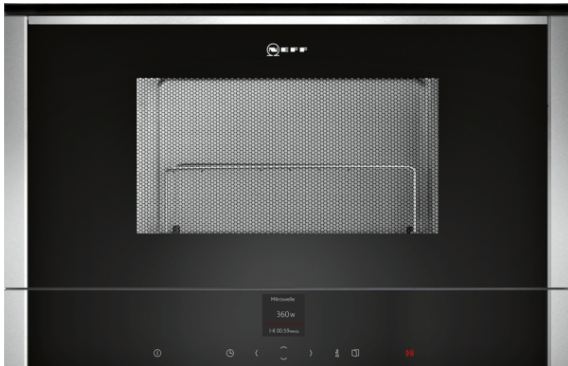

N 70, Built-in microwave oven, Stainless steel
C17GR01NOB

COOKING PASSION SINCE 1877

Built-in microwave for upper cabinets

- ✓ Power
- ✓ Grill
- ✓ Automatic programmes
- ✓ Modern LED lighting for bright, even illumination
- ✓ Door mounted on the right.

Features

Technical Data

Type of micro-wave oven : MW+Grill function
Type of control : Electronic
Color / Material Front : Stainless steel
Dimensions of the product (mm) : 382 x 594 x 320
Cavity dimensions (mm) : 220 x 350 x 270
Length of electrical supply cord (cm) : 150
Net weight (kg) : 18.657
Gross weight (kg) : 21.0
EAN code : 4242004184539
Maximum micro-wave power (W) : 900
Connection rating (W) : 1990
Current (A) : 10
Voltage (V) : 220-240
Frequency (Hz) : 60; 50
Plug type : GB plug

Optional accessories

Z18G38X0 Cookbook

N 70, Built-in microwave oven, Stainless steel

C17GR01NOB

Features

Design

- 2.5" TFT colour display
- Touch control
- ClearText display, red, white
- electronic clock
- Right hinged door
- Open Button, electronic
- Cavity inner surface: Stainless steel

Features

- Start button
Door contact switch
- Intelligent microwave inverter technology: For optimised results maximum output power will be regulated to 600 W when used in longer operation for gentler cooking.
- automatic programmes: 10
- LED light
- Cooling fan