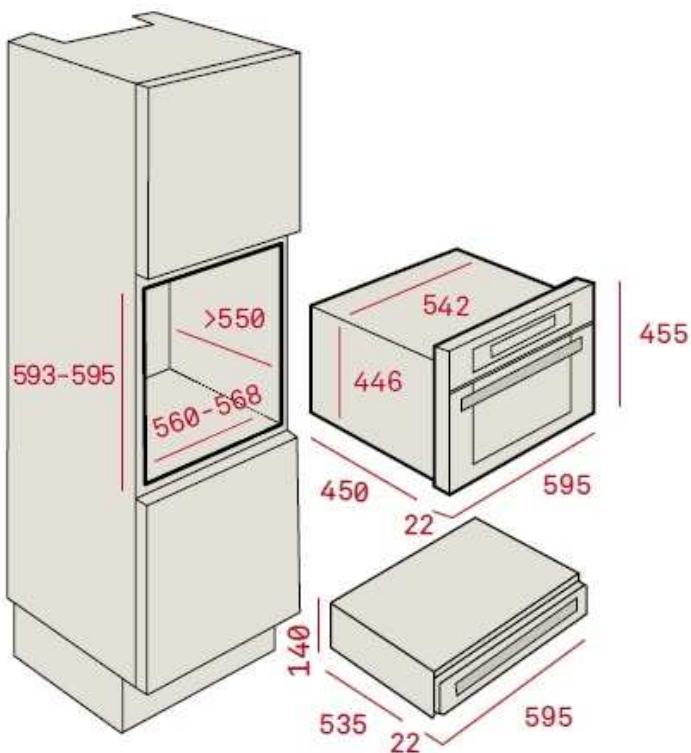

## FEATURES

- Telescopic Plate Warmer
- Glass front with Fingerprint-proof Stainless Steel frame
- Anti-sliding inside mat
- Illuminated on/off switch
- Temperature regulator: 30° to 80°
- Capacity:
  - 6 servings
  - OR
  - 6 dishes (24 cm)
  - 6 bowls (10 cm)
  - 1 serving dish (17 cm)
  - 1 serving dish (19 cm)
  - 1 serving dish (32 cm)
  - OR
  - 20 dishes (28 cm)
  - OR
  - 80 coffee cups
  - OR
  - 40 tea mugs
- Maximum nominal power: 420 W
- Approximate useful height: 10 cm
- External Dimensions (H x W x D):  
140 x 595 x 557 mm
- Internal Dimensions (H x W x D):  
100 x 470 x 500 mm
- Built-in Niche Dimensions (H x W x D):  
593-595 x 560-568 x 550
- To combine with Compact Ovens / Mwo (in a 60 cm niche):